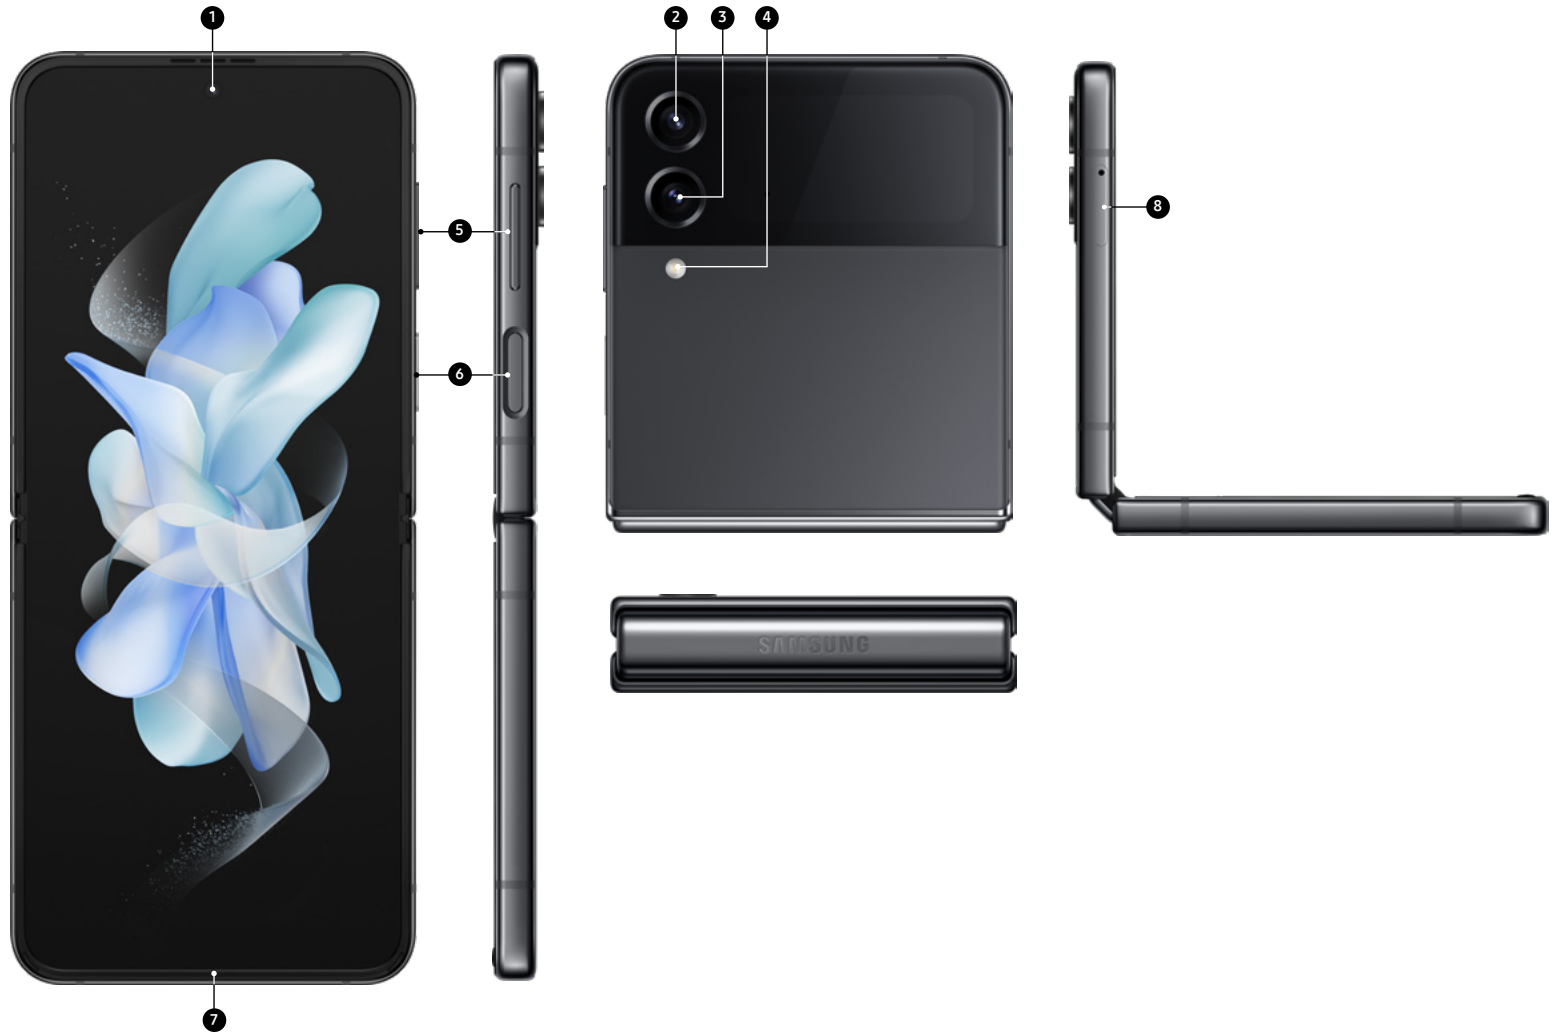

Front Camera

10MP Selfie camera

Processor

Snapdragon 8+ Gen 1

Memory | Storage

8GB RAM<sup>7</sup> | 128GB / 256GB / 512GB Storage

Dimensions & Weight

Unfolded: 165.2mm x 71.9mm x 6.9mm  
Folded: 84.9mm x 71.9mm x 17.1~15.9mm  
Weight: 187g

Durability

Gorilla Glass Victus+  
IPX8-rated water resistance<sup>8</sup>  
Armor Aluminum

OS

Android™ 12  
One UI 4.1.1

Biometrics

Capacitive fingerprint ID  
Face recognition

Connectivity

4G LTE  
5G (sub6, mmWave)  
NFC

# Galaxy Z Flip4

## Device Layout

1. 10MP Front-Facing Camera
2. 12MP Wide-Angle Camera (OIS)
3. 12MP Ultra-Wide Camera
4. Flash
5. Volume Rocker
6. Power Button (Programmable),  
Fingerprint Reader
7. USB Type-C
8. SIM Card Slot