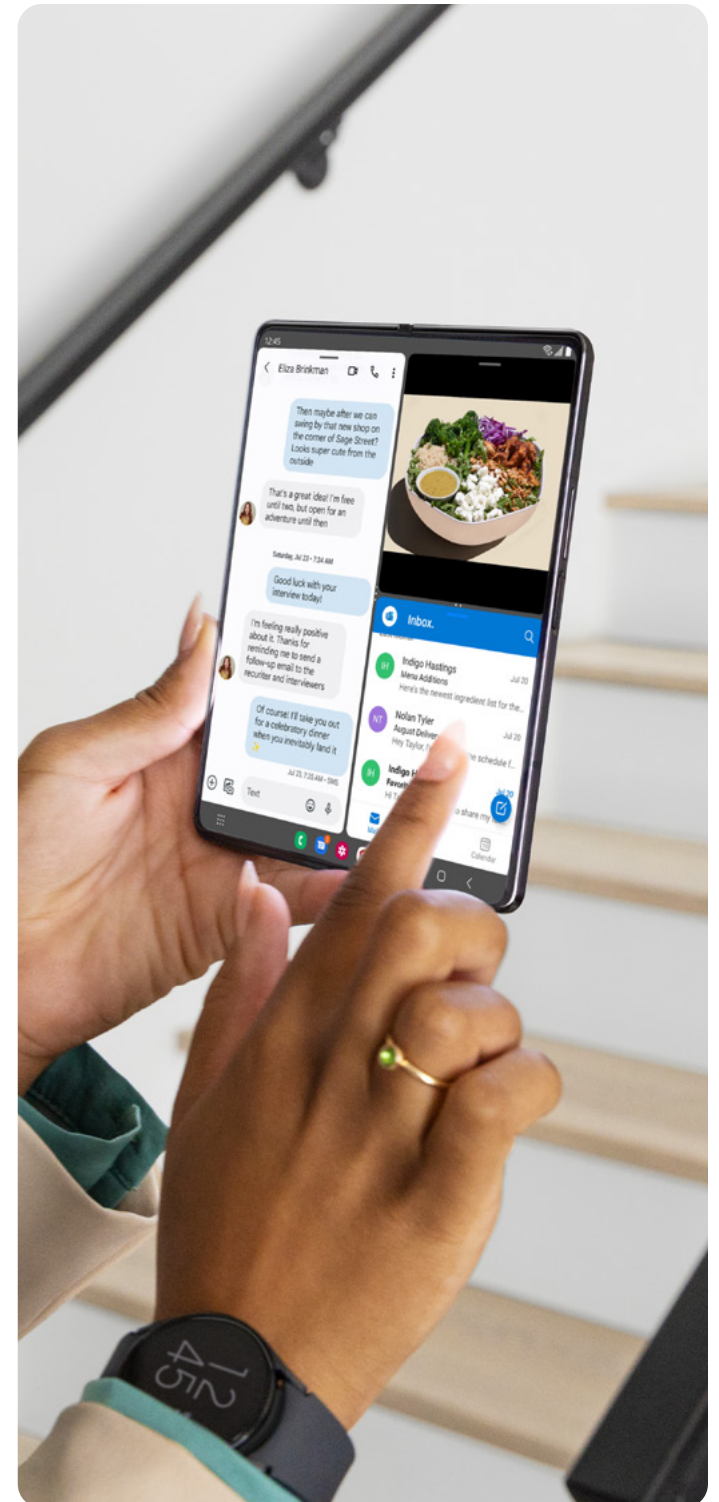

Galaxy Z Fold4

See more

Multiple windows on the same screen at the same time enable quick decision-making

Expansive Screen

Tablet-sized productivity in your pocket

- Unfold a more productive way to work with Galaxy Z Fold4's expansive 7.6" screen.¹
- See everything you need at a glance, make quicker decisions and work smarter, not harder.
- Whether you're reviewing a spreadsheet, a contract or detailed schematics, you can comfortably see more of your Word documents on the go — and watch your productivity soar.

Multi-Active Window

Multi-windows made easy

- Launch up to three apps side by side.
- The new, intuitive taskbar lets you work across documents and compare data with a tap of your finger.
- Drag and drop content from one window to the other,⁴ and use all your apps to their full potential.

DeX

Power a PC-like experience

- Keep your PC in your pocket with Samsung DeX.
- Connect your Galaxy Z Fold4 wirelessly to a monitor or TV, pair a keyboard and mouse, and get to work in an intuitive PC-like environment.
- Whether you're finalizing a sales contract or presenting a pitch to clients, you can do it all from your Galaxy Z Fold4 and DeX.

Supersmooth display

A display that adjusts to your workday

- An expansive, foldable screen lets you see your work documents on a supersmooth display.
- With a nearly invisible under-display camera and intelligent blue light management, you get an edge-to-edge workspace that is easy on the eyes.