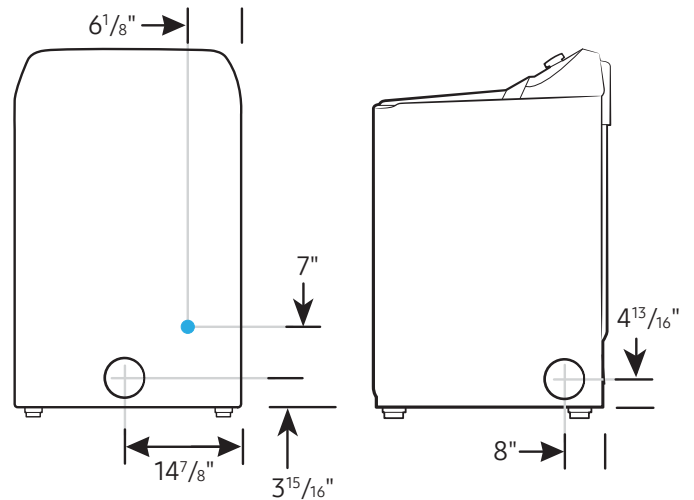

Shipping Dimensions & Weight (WxHxD)

Dimensions: 29⁹/₁₆" x 47⁹/₁₆" x 31³/₁₆"
Weight: 125.7 lbs

Electric Dryer	Model #	UPC Code
White	DVE52A5500W	887276557748
Brushed Black	DVE52A5500V	887276557731
Champagne	DVE52A5500C	887276557724
Gas Dryer		
White	DVG52A5500W	887276557816
Brushed Black	DVG52A5500V	887276557809
Champagne	DVG52A5500C	887276557793
Matching Washer		
White	WA52A5500AW	887276751207
Brushed Black	WA52A5500AV	887276751191
Champagne	WA52A5500AC	887276751184
Optional Accessories		
Vent Kit	DV-2A	887276146416

Samsung 7.4 cu. ft. Smart Electric Dryer with Steam Sanitize+

Dimensions

Required dimensions for installation:

Installation Specifications – Side-by-Side

If the washer and dryer are installed together or the dryer alone, the closet front must have two unobstructed air openings for a combined minimum total area of 72-inch². Your washer alone does not require a specific air opening.

Alcove or closet installation

Minimum clearance for closet and alcove installations:

Connection Dimensions

Back and Side View of Electric Dryer

LEGEND:

● Cold Water Connection

Actual color may vary. Design, specifications, and color availability are subject to change without notice. Non-metric weights and measurements are approximate.