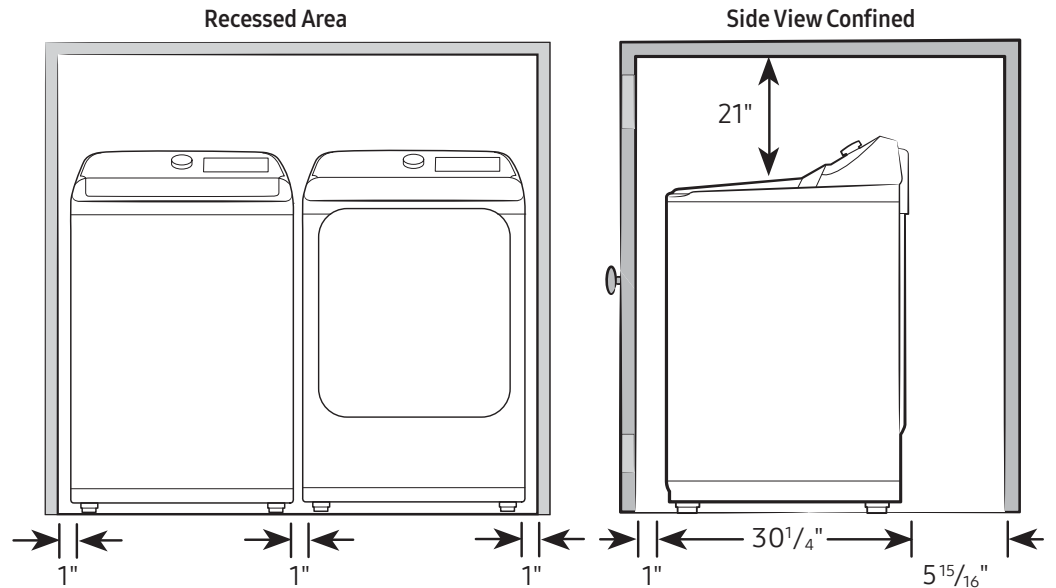

Shipping Dimensions & Weight (WxHxD)

Dimensions: 29⁹/₁₆" x 47⁹/₁₆" x 31³/₁₆"
Weight: 125.7 lbs

Electric Dryer	Model #	UPC Code
White	DVE52A5500W	887276557748
Brushed Black	DVE52A5500V	887276557731
Champagne	DVE52A5500C	887276557724
Gas Dryer		
White	DVG52A5500W	887276557816
Brushed Black	DVG52A5500V	887276557809
Champagne	DVG52A5500C	887276557793
Matching Washer		
White	WA52A5500AW	887276751207
Brushed Black	WA52A5500AV	887276751191
Champagne	WA52A5500AC	887276751184
Optional Accessories		
Vent Kit	DV-2A	887276146416

Samsung 7.4 cu. ft. Smart Electric Dryer with Steam Sanitize+

Dimensions

Required dimensions for installation:

Installation Specifications – Side-by-Side

If the washer and dryer are installed together or the dryer alone, the closet front must have two unobstructed air openings for a combined minimum total area of 72-inch². Your washer alone does not require a specific air opening.

Alcove or closet installation

Minimum clearance for closet and alcove installations:

Connection Dimensions

Back and Side View of Electric Dryer

LEGEND:

● Cold Water Connection

Actual color may vary. Design, specifications, and color availability are subject to change without notice. Non-metric weights and measurements are approximate.