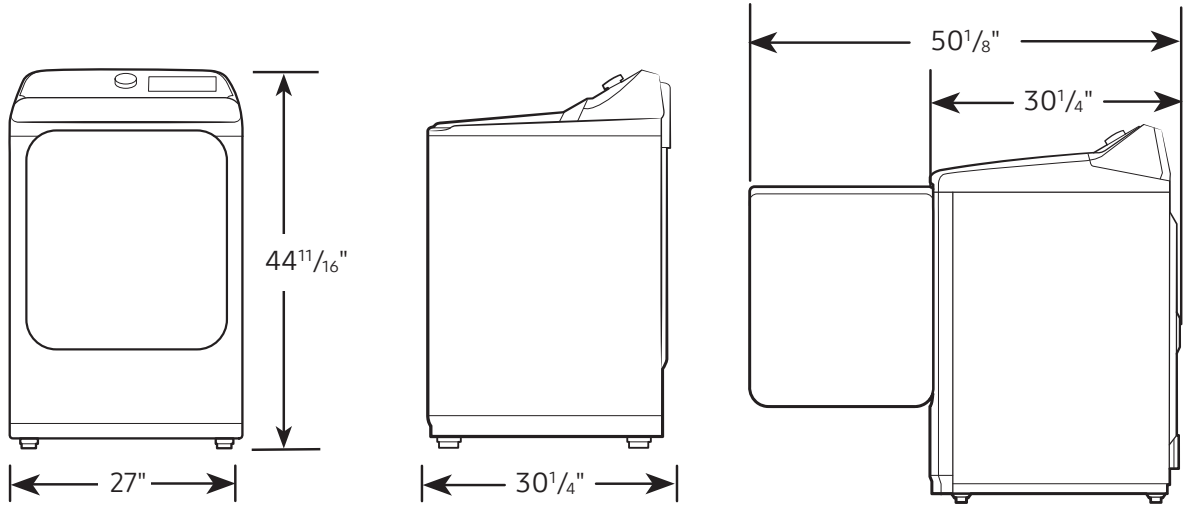

Samsung 7.4 cu. ft. Smart Electric Dryer with Steam Sanitize+

Dimensions

Required dimensions for installation:

Installation Specifications – Side-by-Side

If the washer and dryer are installed together or the dryer alone, the closet front must have two unobstructed air openings for a combined minimum total area of 72-inch². Your washer alone does not require a specific air opening.