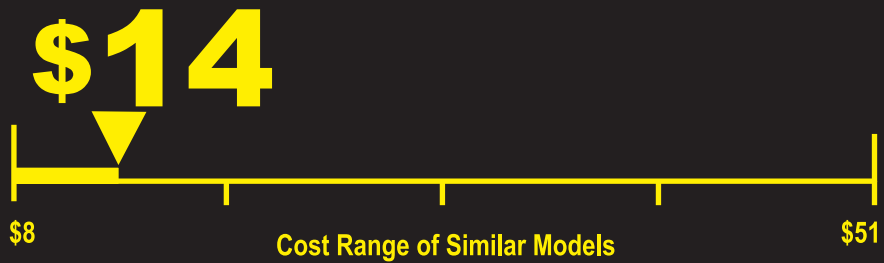

U.S. Government

Federal law prohibits removal of this label before consumer purchase.

ENERGYGUIDE

Clothes Washer
Capacity Class: Standard

Samsung
Models WA52A55**A*
Capacity (tub volume): 5.2 cubic feet

Compare ONLY to other labels with yellow numbers.
Labels with yellow numbers are based on the same test procedures.

Estimated Yearly Energy Cost (when used with an electric water heater)

120 kWh

Estimated Yearly Electricity Use

\$9

Estimated Yearly Energy Cost
(when used with a natural gas water heater)

- Your cost will depend on your utility rates and use.
- Cost range based only on standard capacity models.
- Estimated energy cost based on six wash loads a week and a national average electricity cost of 12 cents per kWh and natural gas cost of \$1.09 per therm.

ftc.gov/energy

DC68-03852J-00

[REMARK]

1. Size : W139.7 x H188.0 mmm
2. Metarial : MOJO 100g