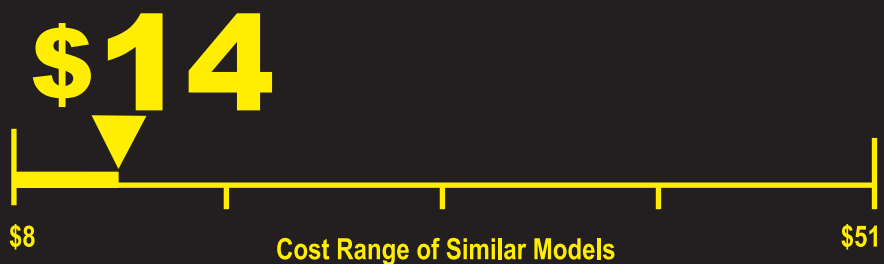

U.S. Government

Federal law prohibits removal of this label before consumer purchase.

ENERGYGUIDE

Clothes Washer
Capacity Class: Standard

Samsung
Models WA55A73**A*
Capacity (tub volume): 5.5 cubic feet

Compare ONLY to other labels with yellow numbers.
Labels with yellow numbers are based on the same test procedures.

Estimated Yearly Energy Cost (when used with an electric water heater)

120 kWh

Estimated Yearly Electricity Use

\$9

Estimated Yearly Energy Cost
(when used with a natural gas water heater)

- Your cost will depend on your utility rates and use.
- Cost range based only on standard capacity models.
- Estimated energy cost based on six wash loads a week and a national average electricity cost of 12 cents per kWh and natural gas cost of \$1.09 per therm.

ftc.gov/energy

DC68-03852F-00

[REMARK]

1. Size : W139.7 x H188.0 mmm
2. Metarial : MOJO 100g