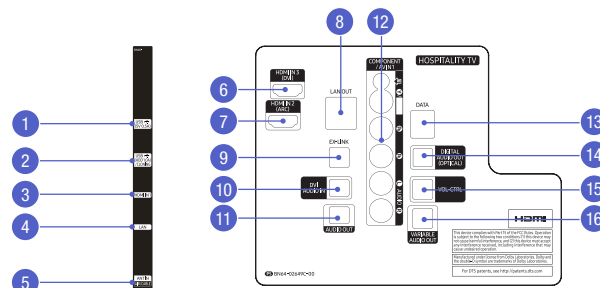

65" | HG65NE690EF - 1080p

1	2	3	4	5	6
57.3"	32.9"	65.0"	35.8"	2.9"	14.0"

Connectivity

HG43NE590SF

- |                            |                             |                                 |
|----------------------------|-----------------------------|---------------------------------|
| 1. USB (5C 0.5A)           | 5. Antenna In (Air / Cable) | 9. Audio Out                    |
| 2. USB (5C 0.5A) / Cloning | 6. HDMI In 3                | 10. Component / AV In 1         |
| 3. HDMI In 1               | 7. HDMI In 2 (ARC)          | 11. Data                        |
| 4. LAN                     | 8. Ex-Link                  | 12. Digital Audio Out (Optical) |

HG28NE690AF

- |                             |                    |                                 |
|-----------------------------|--------------------|---------------------------------|
| 1. USB (5C 0.5A)            | 6. HDMI In 3 (DVI) | 12. Component / AV In 1         |
| 2. USB (5C 0.5A) / Cloning  | 7. HDMI In 2 (ARC) | 13. Data                        |
| 3. HDMI In 1                | 8. LAN Out         | 14. Digital Audio Out (Optical) |
| 4. LAN                      | 9. Ex-Link         | 15. Vol-Ctrl                    |
| 5. Antenna In (Air / Cable) | 10. DVI Audio In   | 16. Variable Audio Out          |
|                             | 11. Audio Out      |                                 |