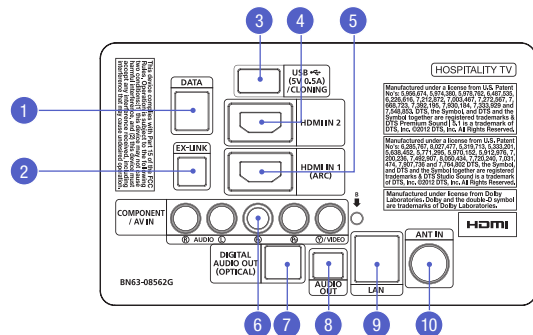

HG22NE690ZF

1. Data	6. Component / AV In
2. Ex-Link	7. Digital Audio Out (Optical)
3. USB (5V 0.5A) / Cloning	8. Audio Out
4. HDMI In 2	9. LAN
5. HDMI In 1 (ARC)	10. Antenna In