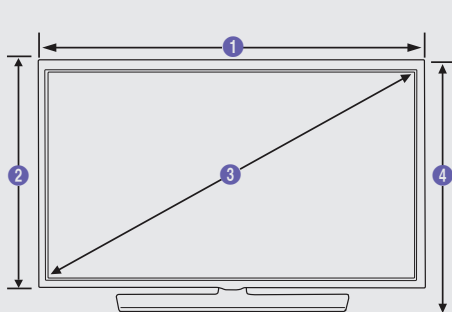

Dimensions

43" | HG43NE590SF - 1080p

1	2	3	4	5	6
38.8"	22.6"	43.0"	24.6"	2.8"	8.9"

22" | HG22NE690ZF - 1080p

1	2	3	4	5	6
20.2"	12.4"	22.0"	13.8"	1.6"	4.9"

24" | HG24NE690AF - 720p

1	2	3	4	5	6
22.1"	13.7"	24.0"	15.1"	2.6"	6.4"

28" | HG28NE690AF - 720p

1	2	3	4	5	6
25.3"	15.6"	28.0"	17.1"	2.5"	6.4"

32" | HG32NE690BF - 1080p

1	2	3	4	5	6
28.4"	16.9"	32.0"	18.3"	2.6"	7.6"

40" | HG40NE690BF - 1080p

1	2	3	4	5	6
35.7"	21.0"	40.0"	22.7"	2.6"	8.9"

50" | HG50NE690BF - 1080p

1	2	3	4	5	6
44.0"	25.5"	50.0"	27.4"	2.7"	8.9"

55" | HG55NE690BF - 1080p

1	2	3	4	5	6
48.4"	28.3"	55.0"	30.3"	2.5"	8.9"

60" | HG60NE690EF - 1080p

1	2	3	4	5	6
54.9"	30.9"	60.0"	33.8"	2.5"	14.0"

65" | HG65NE690EF - 1080p

1	2	3	4	5	6
57.3"	32.9"	65.0"	35.8"	2.9"	14.0"