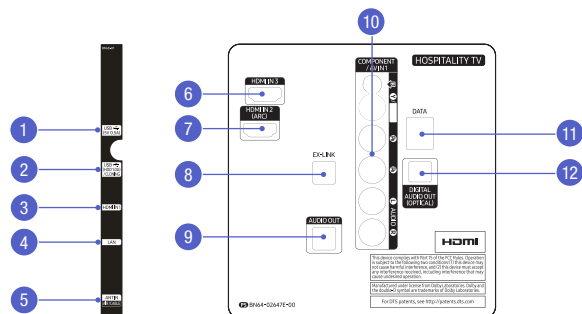

Connectivity

HG43NE590SF

1. USB (5C 0.5A)	5. Antenna In (Air / Cable)	9. Audio Out
2. USB (5C 0.5A) / Cloning	6. HDMI In 3	10. Component / AV In 1
3. HDMI In 1	7. HDMI In 2 (ARC)	11. Data
4. LAN	8. Ex-Link	12. Digital Audio Out (Optical)