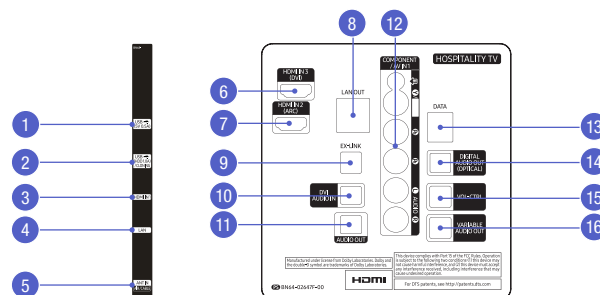

HG32NE690BF / HG40NE690BF / HG50NE690BF / HG55NE690BF / HG60NE690EF / HG65NE690EF

1. USB (5C 0.5A)	6. HDMI In 3 (DVI)	12. Component / AV In 1
2. USB (5C 0.5A) / Cloning	7. HDMI In 2 (ARC)	13. Data
3. HDMI In 1	8. LAN Out	14. Digital Audio Out (Optical)
4. LAN	9. Ex-Link	15. Vol-Ctrl
5. Antenna In (Air / Cable)	10. DVI Audio In	16. Variable Audio Out
	11. Audio Out