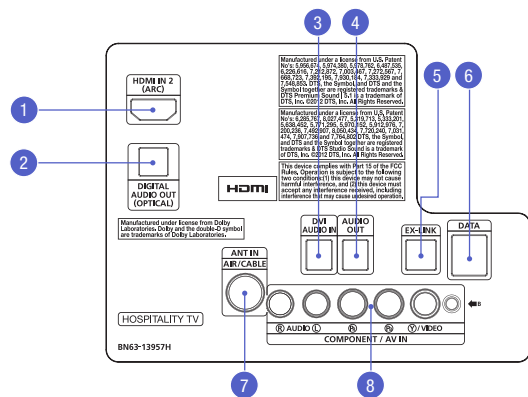

HG24NE690AF

1. HDMI In 2 (ARC)	5. Ex-Link
2. Digital Audio Out (Optical)	6. Data
3. DVI Audio In	7. Antenna In (Air / Cable)
4. Audio Out	8. Component / AV In