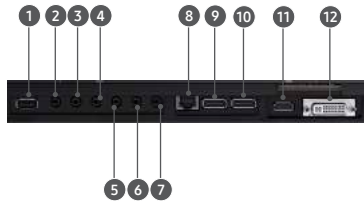

Learn More samsung.com/business insights.samsung.com samsung.com/b2bdigitalsignage
Product Support 1-866-SAM4BIZ
Follow Us [youtube.com/samsungbizusa](https://www.youtube.com/samsungbizusa) [@SamsungBizUSA](https://twitter.com/SamsungBizUSA)

SAMSUNG