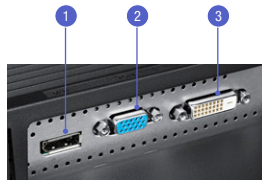

CONNECTIVITY

1. DisplayPort In
2. VGA In
3. DVI In

Learn more samsung.com/business or www.samsung.com/b2bmonitors
Product support 1-800-SAMSUNG 1-866-SAM4BIZ
Follow us [youtube.com/samsungbizusa](https://www.youtube.com/samsungbizusa) @SamsungBizUSA

Samsung Electronics has been named 2015 ENERGY STAR Partner of the Year in the product manufacturing category by the U.S. Environmental Protection Agency (EPA).

©2015 Samsung Electronics America, Inc. Samsung is a registered mark of Samsung Electronics Corp., Ltd. Specifications and design are subject to change without notice. Non-metric weights and measurements are approximate. All brand, product, service names and logos are trademarks and/or registered trademarks of their respective manufacturers and companies. See samsung.com for detailed information. Printed in USA. MON-S24E450DDSH-AUG15T