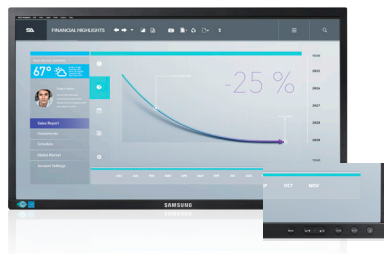

CONNECTIVITY

1. DisplayPort In
2. VGA In
3. DVI In

Learn more
Product support
Follow us

samsung.com/business insights.samsung.com samsung.com/b2bmonitors
1-866-SAM4BIZ
youtube.com/samsungbizusa [@SamsungBizUSA](https://twitter.com/SamsungBizUSA)

SAMSUNG