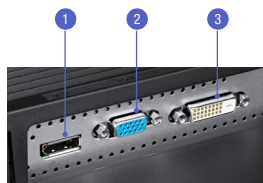

CONNECTIVITY

1. DisplayPort In
2. VGA In
3. DVI In

Learn more
Product support
Follow us

samsung.com/business insights.samsung.com samsung.com/b2bmonitors
1-866-SAM4BIZ
youtube.com/samsungbizusa [@SamsungBizUSA](https://twitter.com/SamsungBizUSA)

SAMSUNG