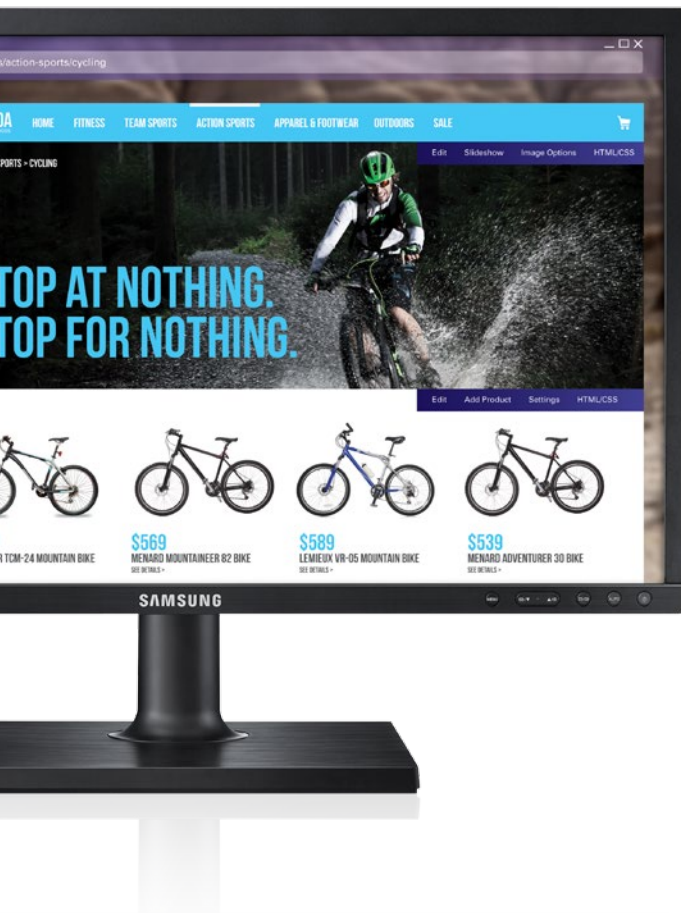

Advanced image quality within reach

Contact us

1-866-SAM4BIZ
samsung.com/business
samsung.com/b2bmonitors

Follow us

 youtube.com/samsungbizusa
 @SamsungBizUSA

S24E650PL

23.6" desktop monitor

Can a monitor deliver superior picture quality affordably? That's what the Samsung SE650 Series desktop monitor lineup is all about. Take the Samsung S24E650PL. It's a budget-friendly monitor that utilizes Samsung's PLS panel technology to deliver outstanding picture quality, as well as wide 178° viewing angles. The monitor features approximately 30% recycled material, less than 0.005W Off Mode power consumption, built-in speakers, and the fully adjustable stand keeps users more comfortable, focused and productive. Rounding out the features are VGA, HDMI and DisplayPort connections, VESA mount compatibility, a matte black bezel with clearly labeled buttons, built-in speakers and a 3-year warranty. The Samsung S24E650PL. Business value has never looked better.

Impressive picture quality

The LED-backlit LCD screen delivers sharp, bright, beautiful images. Mega infinity dynamic contrast ratio ensures subtle detail even in the lights and darks, and MagicAngle technology delivers improved color even when viewed off-angle.

Slim design that fits any desk

The sleek, stylish design and low-profile stand take up less desk space and contribute to a cleaner-looking office. The built-in cable management feature also contributes to a clutter-free work environment.

Ergonomic, adjustable stand

The monitor swivels, tilts, pivots and is height-adjustable, for greater user comfort. And since the monitor is VESA compatible, installation on a wall or separate mounting arm is easy.