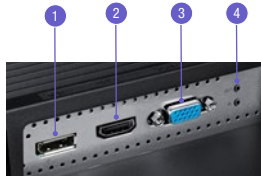

CONNECTIVITY

1. DisplayPort In
2. HDMI In
3. VGA In
4. Audio In/Out