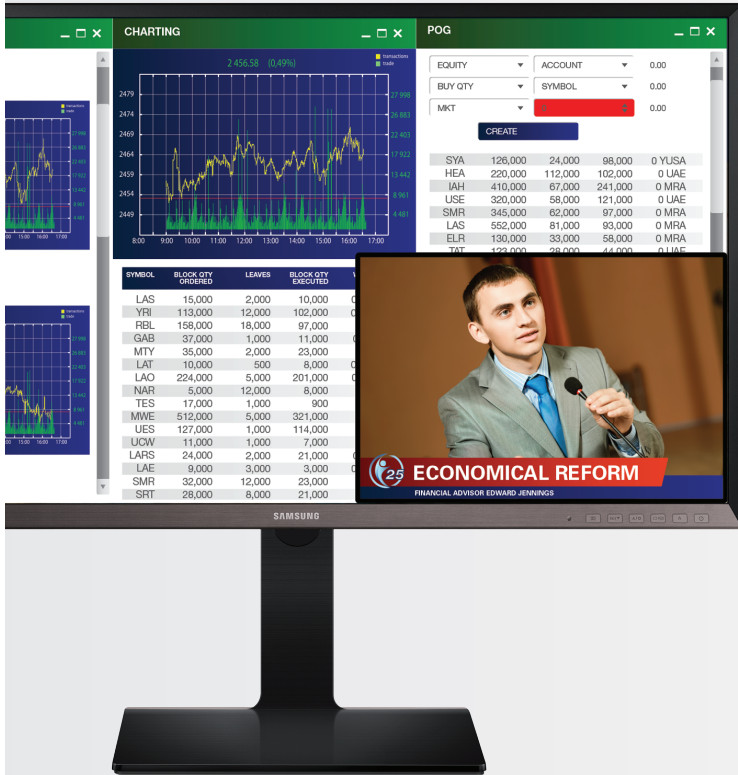

SAMSUNG

S32D850T BUSINESS MONITOR

DO MORE WITH MORE, NOT LESS

CONTACT US:

1-800-SAMSUNG | 1-866-SAM4BIZ

samsung.com/business

samsung.com/monitor

FOLLOW US:

[youtube.com/samsungbizusa](https://www.youtube.com/samsungbizusa)

@SamsungBizUSA

KEY FEATURES

32" Business Monitor

Your standard 27" monitor will be jealous. So will your colleagues. The Samsung S32D850T is meant to be seen, delivering clear crisp images, more workspace, and higher user flexibility to help you do more with more, not less.

WQHD 2560 x 1440 Resolution

At nearly twice the resolution of a standard monitor, the Samsung S32D850T allows you to see more, more clearly. With more resolution, smaller fonts are legible, and details in photos, videos and illustrations are more discernible.

100% sRGB Color Compliance

For those professionals who depend on accurate color, the Samsung S32D850T is 100% sRGB compliant. From conception to output, your color will be exactly the color you specify. Plus with a 178 degree wide viewing panel, the image is clearly viewable at off angles.

Split Screen and Picture in Picture

Twice the resolution allows twice the screen information. With split screen and PIP, you can view two distinct video inputs simultaneously. Code in one window and see the results in the other. Compare your photo or document revisions with the original while you work. Read your email in one screen while editing a document in the other.

Ergonomic and Slim Bezel Design

The new SD850 Series monitors deliver not only great image performance, but also enhanced ergonomics and a beautiful beveled slim-bezel design that looks great, on or off. Enhance your productivity and your desk with the Samsung SD850 Series monitor.

32" WQHD BUSINESS MONITOR WITH 100% SRGB COLOR COMPLIANCE

The more information you can see, the more you can do. With a resolution of 2560 x 1440, the Samsung S32D850T monitor not only has nearly twice the resolution of a standard 1920 x 1080 monitor, it also has nearly 40% more workspace than a 27" monitor. Thanks to a larger work area, you can fit more content on the screen and still view it comfortably. Go ahead and shrink the text and up the resolution, open more windows, increase the number of rows and columns on your spreadsheet, edit more lines of code, and view your pictures in their full glory. Plus, 100% sRGB color compliance makes this the perfect monitor for professionals who demand accurate color reproduction. This is the monitor to take your productivity to the next level. **The New Business Experience**

THE NEW
BUSINESS
EXPERIENCE