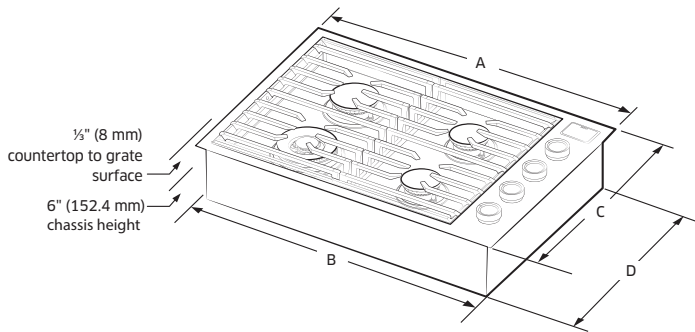

Weights & Dimensions

NET WEIGHT (LBS.)	71
SHIPPING WEIGHT (LBS.)	85
PRODUCT DIMENSIONS (W x H x D IN INCHES)	30 x 6 x 21
CUTOUT REQUIRED (W x D IN INCHES)	28 1/8 x 19 3/4

Technical Details

ELECTRICAL REQUIREMENTS	120V, 60 Hz, 20A
AVAILABLE FUEL TYPES	Natural Gas, Liquid Propane
LP CONVERSION KIT (INCLUDED)	Yes

Warranty

FULL COVERAGE	2 Years
----------------------	---------

30-Inch Gas Cooktop

\$2,199 – \$2,399 | CONTEMPORARY

Product Dimensions

A - WIDTH (IN/MM)	30 / 762
B - CHASSIS WIDTH (IN/MM)	28 ½ / 723
C - DEPTH (IN/MM)	21 / 533
D - CHASSIS DEPTH (IN/MM)	19 ½ / 495

Installation Cutout Dimensions

E - MIN (IN/MM)	2 ⅞ / 72
F - MIN (IN/MM)	19 ¾ / 501
G - MIN (IN/MM)	28 ⅞ / 727
H - MIN (IN/MM)	12 / 304