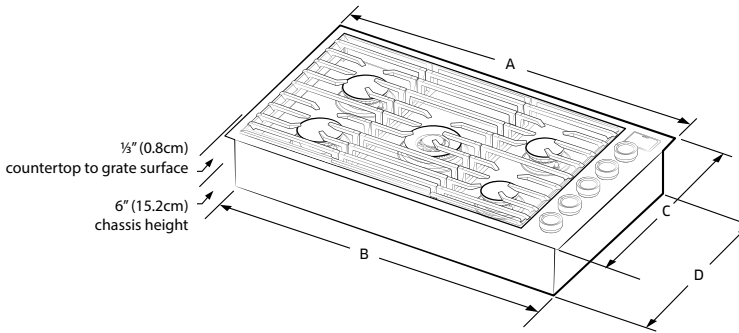

Weights & Dimensions

NET WEIGHT (LBS.)	86
SHIPPING WEIGHT (LBS.)	102
PRODUCT DIMENSIONS (W X H X D IN INCHES)	36 x 6 x 21
CUTOUT REQUIRED (W X D IN INCHES)	34 1/16 x 19 3/4

Technical Details

ELECTRICAL REQUIREMENT	120V, 60 Hz, 20A
AVAILABLE FUEL TYPES	Natural Gas, Liquid Propane
LP CONVERSION KIT (INCLUDED)	Yes

Warranty

FULL COVERAGE	2 Years
----------------------	---------

36-Inch Gas Cooktop

\$2,499 – \$2,699 | CONTEMPORARY

Product Dimensions	
A – IN/CM	36 / 91.4
B – IN/CM	34 ½ / 87.5
C – IN/CM	21 / 53.3
D – IN/CM	19 ½ / 49.5

Product Dimensions	
E – NO DOWNDRAFT WITH MRV3615M/S (IN/CM)	Min. 2 ⅞ / 7.2 Min. ⅝ / 0.9
F – NO DOWNDRAFT WITH MRV3615M/S (IN/CM)	Min. 19 ¾ / 50.1 Min. 22 ½ / 57.1
G – NO DOWNDRAFT WITH MRV3615M/S (IN/CM)	Min. 34 ⅞ / 87.9
H – NO DOWNDRAFT WITH MRV3615M/S (IN/CM)	Min. 12 ½ / 30.4 Min. 7 ½ / 19