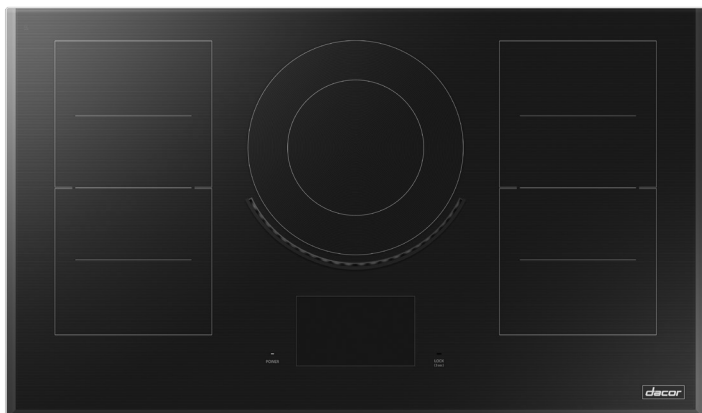

36-Inch Induction Cooktop with LCD Touchscreen

dacor

\$4,199

DTI36M977BB/DA - Black Glass

Features & Benefits

- VirtualFlame™
- FlexZone®
- 7-inch LCD control panel with SmartThings Wi-Fi connectivity
- Chef Mode guided cooking
- Auto Connect to compatible ventilation through Bluetooth
- Residual heat indicator
- Ceramic glass

Controls

CONTROL TYPE	7" LCD Touchscreen
CHEF MODE GUIDED COOKING	Yes
WI-FI + SMARTTHINGS	Yes
BLUETOOTH AUTO CONNECT VENTILATION	Yes
RESIDUAL HEAT INDICATOR	Yes, 2 Stages
POWER ON/OFF	Yes
PAUSE	Yes
KITCHEN TIMER	Yes
CHILD LOCK	Yes

Cooktop

COOKING ZONES	5
LEFT FRONT (W)	1,800 (2,600 Boost)
LEFT REAR (W)	1,800 (2,600 Boost)
CENTER (W)	3,600 (4,800 Boost)
RIGHT FRONT (W)	1,800 (2,600 Boost)
RIGHT REAR (W)	1,800 (2,600 Boost)
POWER LEVELS	9 + Boost (0.1 Increments)
FLEXZONE®	Yes (2)
MELT & SIMMER	Yes
VIRTUAL FLAME™	Yes
AUTO PAN DETECTION	Yes

ELECTRICAL REQUIREMENTS	208/240V, 60 Hz, 45A
Warranty	
FULL COVERAGE	2 Years

36-Inch Induction Cooktop with LCD Touchscreen

\$4,199

Product Dimensions	
A - FRAME DEPTH (IN/MM)	21 ¼ / 540
B - FRAME WIDTH (IN/MM)	36 / 914
C - CASE DEPTH (IN/MM)	19 / 481.6
D - CASE WIDTH (IN/MM)	33 ¾ / 856.6
E - CONDUIT CASE HEIGHT (IN/MM)	4 / 101
F - CASE HEIGHT (IN/MM)	3 ⅝ / 80.5