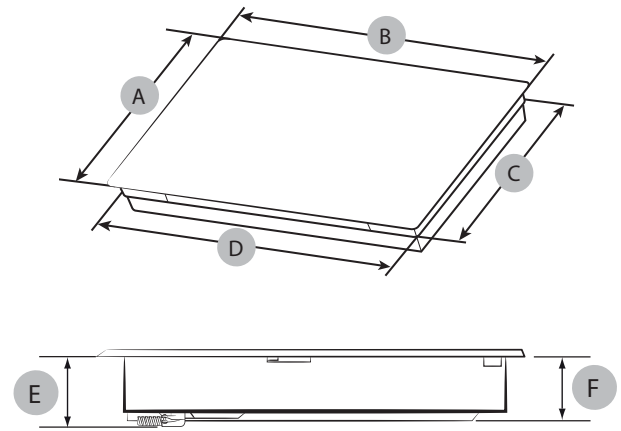

Weights & Dimensions

NET WEIGHT (LBS.)	63
SHIPPING WEIGHT (LBS.)	70.8
PRODUCT DIMENSIONS (W x H x D IN INCHES)	36 x 3 1/8 x 21 1/4
CUTOUT REQUIRED (W x D IN INCHES)	33 7/8 to 34 x 19 1/8 to 19 3/8

Technical Details

ELECTRICAL REQUIREMENTS	208/240V, 60 Hz, 45A
Warranty	
FULL COVERAGE	2 Years

36-Inch Induction Cooktop with LCD Touchscreen

\$4,199

Product Dimensions	
A - FRAME DEPTH (IN/MM)	21 ¼ / 540
B - FRAME WIDTH (IN/MM)	36 / 914
C - CASE DEPTH (IN/MM)	19 / 481.6
D - CASE WIDTH (IN/MM)	33 ¾ / 856.6
E - CONDUIT CASE HEIGHT (IN/MM)	4 / 101
F - CASE HEIGHT (IN/MM)	3 ⅝ / 80.5

Installation Cutout Dimensions	
A - (IN/MM)	33 ⅞ - 34 / 860 - 864
B - (IN/MM)	19 ⅞ - 19 ⅝ / 485.6 - 487.6
C - MIN (IN/MM)	1 ⅞ / 28
D - MIN (IN/MM)	1 ½ / 38
E - MIN (IN/MM)	1 / 26
F - MIN (IN/MM)	10 / 254
G - (IN/MM)	15 / 381