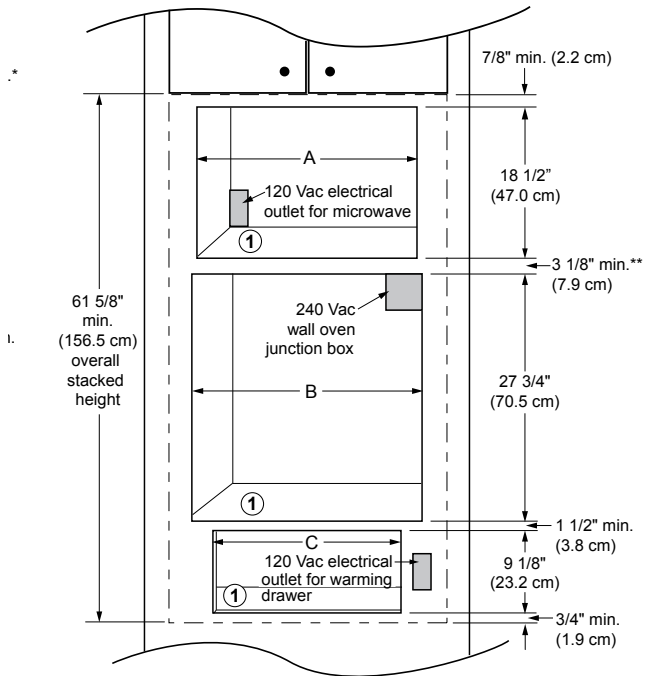

Controls		
CONTROL TYPE	Membrane Touch	
CLOCK	Yes	
CHILD LOCK	Yes	
Microwave Oven		
MICROWAVE CAPACITY (CU. FT.)	1.5	
MICROWAVE POWER	900W	
SENSOR COOK	Yes	
CONVECTION	Yes	
LIGHTING	Halogen	
Weights & Dimensions		
SHIPPING WEIGHT (LBS.)	60	
PRODUCT DIMENSIONS (W X H X D IN INCHES)	24 5/8 x 14 7/8 x 19	
Technical Details		
ELECTRICAL REQUIREMENTS	120V, 60 Hz, 15A	
Warranty		
FULL COVERAGE	2 Years	
Accessories (Optional)		
ADCMTK301S	30" Trim Kit	\$299

24-Inch Convection Microwave

\$1,099

Cutout Dimensions	
ADCMTK TRIM KIT CUTOUT WIDTH (IN/CM)	28 1/4" / 71.8
AOCTK TRIM KIT CUTOUT WIDTH (IN/CM)	25 1/4" / 64.1

* 3 1/2" (8.9 cm) recommended
CUTOUT DIMENSIONS WITH ADCMTK MICROWAVE TRIM KIT

** 4 1/8" (10.5 cm) recommended
CUTOUT DIMENSIONS WITH AOCTK MICROWAVE TRIM KIT

Product Dimensions