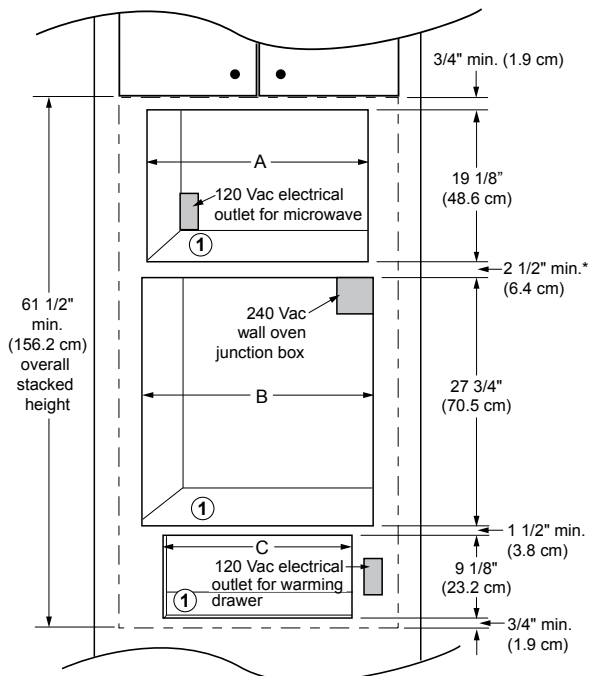

Controls		
CONTROL TYPE	Membrane Touch	
CLOCK	Yes	
CHILD LOCK	Yes	
Microwave Oven		
MICROWAVE CAPACITY (CU. FT.)	1.5	
MICROWAVE POWER	900W	
SENSOR COOK	Yes	
CONVECTION	Yes	
LIGHTING	Halogen	
Weights & Dimensions		
SHIPPING WEIGHT (LBS.)	60	
PRODUCT DIMENSIONS (W X H X D IN INCHES)	24 5/8 x 14 7/8 x 19	
Technical Details		
ELECTRICAL REQUIREMENTS	120V, 60 Hz, 15A	
Warranty		
FULL COVERAGE	2 Years	
Accessories (Optional)		
ADCMTK301S	30" Trim Kit	\$299

24-Inch Convection Microwave

\$1,099

Cutout Dimensions	
ADCMTK TRIM KIT CUTOUT WIDTH (IN/CM)	28 1/4" / 71.8
AOCTK TRIM KIT CUTOUT WIDTH (IN/CM)	25 1/4" / 64.1

* 3 1/2" (8.9 cm) recommended
CUTOUT DIMENSIONS WITH ADCMTK MICROWAVE TRIM KIT

** 4 1/8" (10.5 cm) recommended
CUTOUT DIMENSIONS WITH AOCTK MICROWAVE TRIM KIT

Product Dimensions