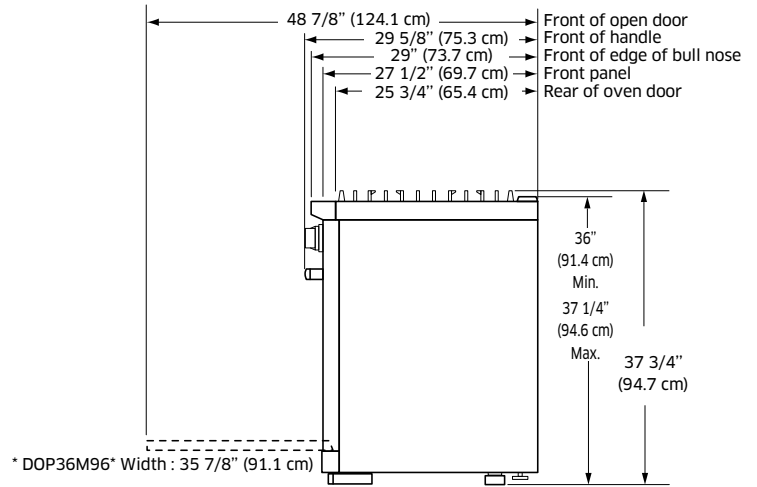

## Weights & Dimensions

<b>NET WEIGHT (LBS.)</b>	469
<b>SHIPPING WEIGHT (LBS.)</b>	444
<b>PRODUCT DIMENSIONS (W x H x D IN INCHES)</b>	35 7/8 x 36 1/2 x 29

## Accessories (Optional)

<b>AMG36</b>	Griddle for 36" Pro-Range & Rangetop, Contemporary	\$349
--------------	--	-------

# 36-Inch Gas Range

**\$7,799 – \$8,199 | CONTEMPORARY**

Appliance Dimensions	
<b>A - WIDTH (IN/CM)</b>	35 7/8 / 91.1
<b>B - DEPTH (IN/CM)</b>	29 / 73.7
<b>C - HEIGHT (IN/CM)</b>	36 1/2 / 92.8

Installation Cutout Dimensions	
<b>A - WIDTH (IN/CM)</b>	36 / 91.4 MINIMUM 42 / 106.7 RECOMMENDED
<b>B - WIDTH (IN/CM)</b>	36 / 91.4