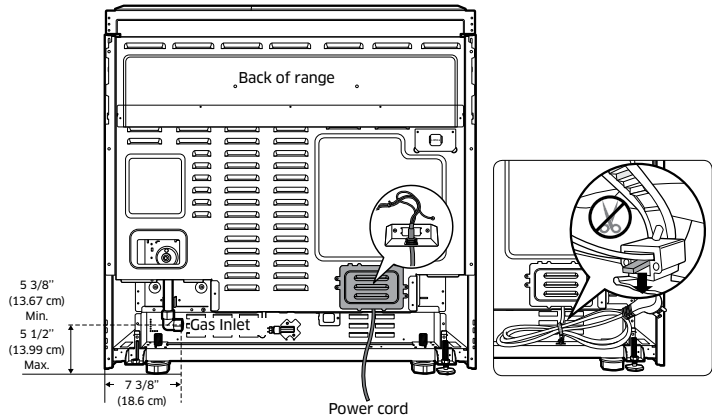

## Accessories (Optional)

<b>AMG36</b>	Griddle for 36" Pro-Range & Rangetop, Contemporary	\$349
--------------	--	-------

# 36-Inch Gas Range

**\$7,799 – \$8,199 | CONTEMPORARY**

Appliance Dimensions	
<b>A - WIDTH (IN/CM)</b>	35 7/8 / 91.1
<b>B - DEPTH (IN/CM)</b>	29 / 73.7
<b>C - HEIGHT (IN/CM)</b>	36 1/2 / 92.8

Installation Cutout Dimensions	
<b>A - WIDTH (IN/CM)</b>	36 / 91.4 MINIMUM 42 / 106.7 RECOMMENDED
<b>B - WIDTH (IN/CM)</b>	36 / 91.4