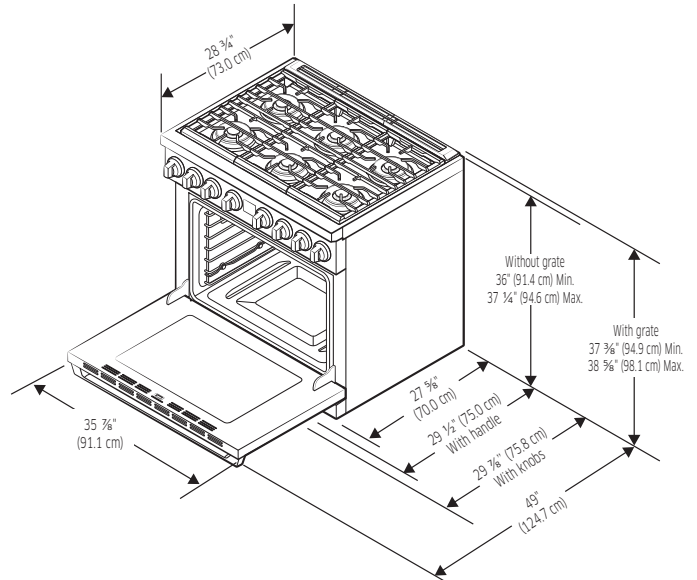

Weights & Dimensions

NET WEIGHT (LBS.)	198
SHIPPING WEIGHT (LBS.)	513
PRODUCT DIMENSIONS (W x H x D IN INCHES)	35 7/8 x 36 x 28 3/4

Technical Details

ELECTRICAL REQUIREMENT	120V, 60 Hz, 10A
AVAILABLE FUEL TYPES	Natural Gas, Liquid Propane
LP CONVERSION KIT (INCLUDED)	Yes

Warranty

FULL COVERAGE	2 Years
----------------------	---------

36-Inch Gas Range

\$6,499 | TRANSITIONAL

dacor

Appliance Dimensions

A - WIDTH (IN/CM)	35 7/8" / 91.1
B - DEPTH (IN/CM)	28 3/4" / 73.0
C - HEIGHT (IN/CM)	36 / 91.4

Installation Cutout Dimensions

A - (IN/CM)	ELECTRICAL OUTLET 7/8" (W) x 6 7/8" (H) / 25.1 x 17.5
B - (IN/CM)	GAS PIPING 7 3/8" (W) x 5 3/8" (H) / 18.6 x 13.8

* Side clearance above cooking surface to any objects, i.e., wall.