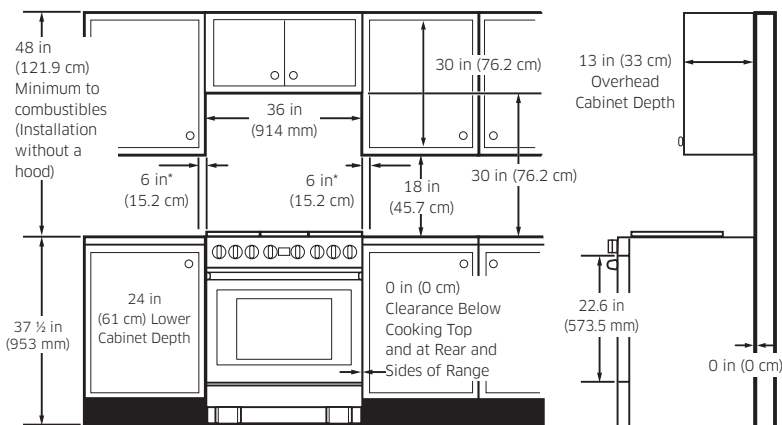

Weights & Dimensions

NET WEIGHT (LBS.)	198
SHIPPING WEIGHT (LBS.)	513
PRODUCT DIMENSIONS (W x H x D IN INCHES)	35 7/8 x 36 x 28 3/4

Technical Details

ELECTRICAL REQUIREMENT	120V, 60 Hz, 10A
AVAILABLE FUEL TYPES	Natural Gas, Liquid Propane
LP CONVERSION KIT (INCLUDED)	Yes

Warranty

FULL COVERAGE	2 Years
----------------------	---------

36-Inch Gas Range

\$6,499 | TRANSITIONAL

dacor

Appliance Dimensions

A - WIDTH (IN/CM)	35 7/8" / 91.1
B - DEPTH (IN/CM)	28 3/4" / 73.0
C - HEIGHT (IN/CM)	36 / 91.4

Installation Cutout Dimensions

A - (IN/CM)	ELECTRICAL OUTLET 7/8" (W) x 6 7/8" (H) / 25.1 x 17.5
B - (IN/CM)	GAS PIPING 7 3/8" (W) x 5 3/8" (H) / 18.6 x 13.8

* Side clearance above cooking surface to any objects, i.e., wall.