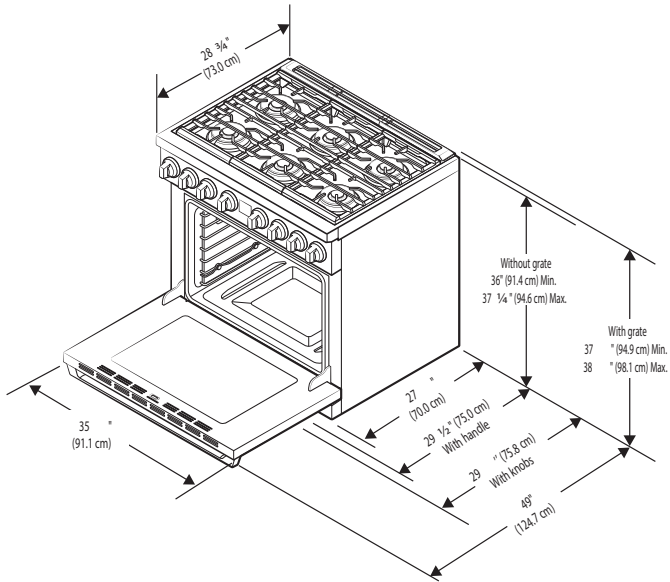

\$6,499 | TRANSITIONAL

Product Dimensions

Installation Cutout Dimensions

ELECTRICAL OUTLET - (IN/CM)	$7\frac{3}{8}$ (W) x $6\frac{7}{8}$ (H) / 25.1 x 17.5
GAS PIPING - (IN/CM)	$7\frac{3}{8}$ (W) x $5\frac{3}{8}$ (H) / 18.6 x 13.8

* Side clearance above cooking surface to any objects, i.e., wall.