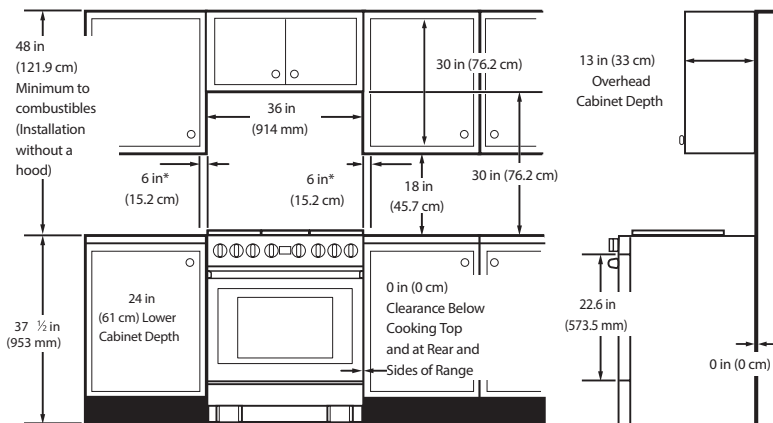

Weights & Dimensions

NET WEIGHT (LBS.)	437
SHIPPING WEIGHT (LBS.)	513
PRODUCT DIMENSIONS (W x H x D IN INCHES)	35 7/8 x 36 x 28 3/4

Technical Details

ELECTRICAL REQUIREMENT	120V, 60 Hz, 10A
AVAILABLE FUEL TYPES	Natural Gas, Liquid Propane
LP CONVERSION KIT (INCLUDED)	Yes

\$6,499 | TRANSITIONAL

Product Dimensions

Installation Cutout Dimensions

ELECTRICAL OUTLET - (IN/CM)	$7\frac{3}{8}$ (W) x $6\frac{7}{8}$ (H) / 25.1 x 17.5
GAS PIPING - (IN/CM)	$7\frac{3}{8}$ (W) x $5\frac{3}{8}$ (H) / 18.6 x 13.8

* Side clearance above cooking surface to any objects, i.e., wall.