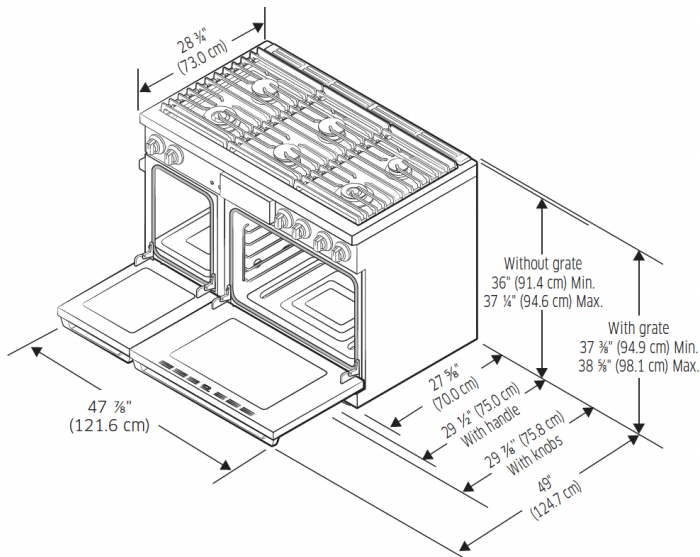

## Accessories (Optional)

<b>ARG48</b>	Griddle for 48" Range and Rangetop	\$399
--------------	------------------------------------	-------

## Product Dimensions

## Installation Requirements

<b>A - ELECTRICAL OUTLET (IN/CM)</b>	9 7/8" (W) x 6 7/8" (H) (25.1 cm x 17.5 cm)
<b>B - GAS PIPING (IN/CM)</b>	17 1/16" (W) x 5 3/8" (H) (45.5 cm x 13.8 cm)

\* Side clearance above cooking surface to any objects, i.e., wall.