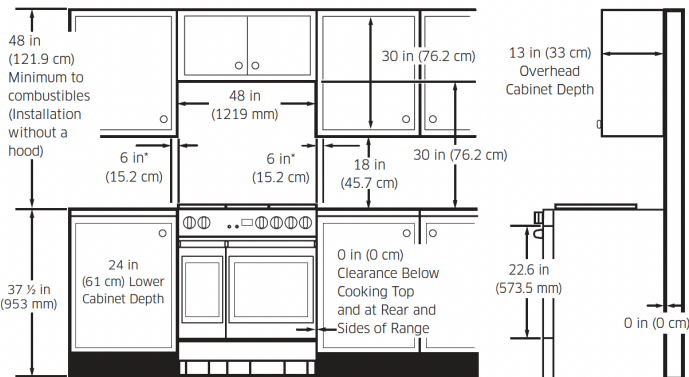

## Weights & Dimensions

<b>NET WEIGHT (LBS.)</b>	578
<b>SHIPPING WEIGHT (LBS.)</b>	660
<b>PRODUCT DIMENSIONS (W x H x D IN INCHES)</b>	47 7/8 x 36 x 28 3/4

## Product Dimensions

## Installation Requirements

<b>A - ELECTRICAL OUTLET (IN/CM)</b>	9 7/8" (W) x 6 7/8" (H) (25.1 cm x 17.5 cm)
<b>B - GAS PIPING (IN/CM)</b>	17 1/16" (W) x 5 3/8" (H) (45.5 cm x 13.8 cm)

\* Side clearance above cooking surface to any objects, i.e., wall.