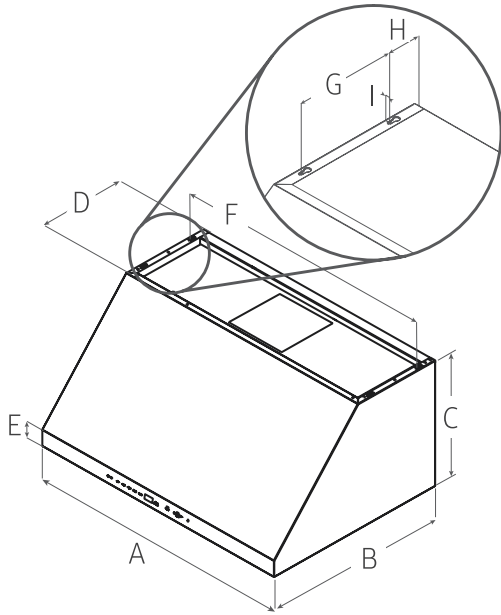

DIMENSIONS & WEIGHT

APPLIANCE DIMENSIONS (W X H X D) (IN.)	36" X 25" X 18"
--	-----------------

WARRANTY

LIMITED, PARTS AND LABOR	2 YEARS
--------------------------	---------

ACCESSORIES

DHD-D3620CS	DUCT COVER SILVER STAINLESS
DHD-D3620CM	DUCT COVER GRAPHITE STAINLESS
DHD-D0000CS	DUCT COVER EXTENSION SILVER STAINLESS
DHD-D0000CM	DUCT COVER EXTENSION GRAPHITE STAINLESS

APPLIANCE DIMENSIONS

36"

A	36" (91.2 CM)
B	25" (63.2 CM)
C	18" (45.7 CM)
D	12" (30.5 CM)
E	2-3/4" (7 CM)
F	35-1/8" (89.2 CM)
G	7-1/2" (19 CM)
H	2-9/16" (6.5 CM)
I	3/8" (1 CM)

®/™ © 2022. Dimensions are for planning purposes only. For complete details, see Installation Instructions packed with product. Specifications subject to change without notice. For product questions, visit www.dacor.com or call Customer Assurance at (833) 83-ELITE.