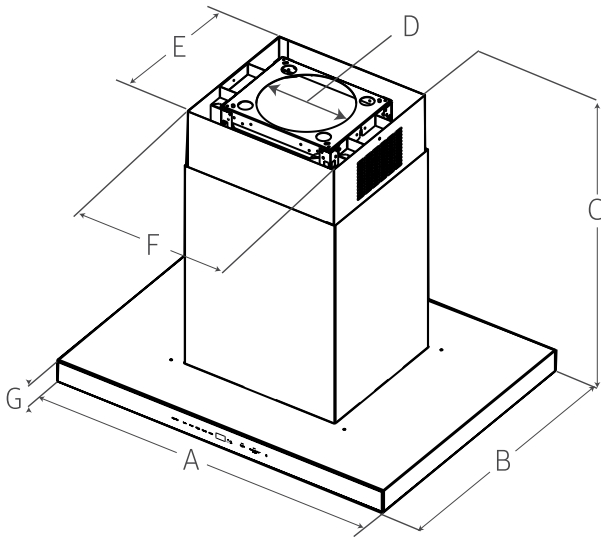

DIMENSIONS & WEIGHT

APPLIANCE DIMENSIONS (W X H X D) (IN.)	36 X 2-3/8 X 27-1/8
--	---------------------

WARRANTY

LIMITED, PARTS AND LABOR	2 YEARS
--------------------------	---------

ACCESSORIES

DHD-D0000IS	DUCT COVER EXTENSION SILVER STAINLESS
DHD-D0000IM	DUCT COVER EXTENSION GRAPHITE STAINLESS

dacor 36-INCH ISLAND HOOD

APPLIANCE DIMENSIONS

36"

A	36" (91.2 CM)
B	27-1/4" (69.3 CM)
C	MAX. 52-1/2" (133.3 CM) MIN. 32-1/4" (82 CM)
D	10" (25.4 CM)
E	14-11/16" (37.3 CM)
F	16-1/2" (42 CM)
G	2-3/8" (6 CM)