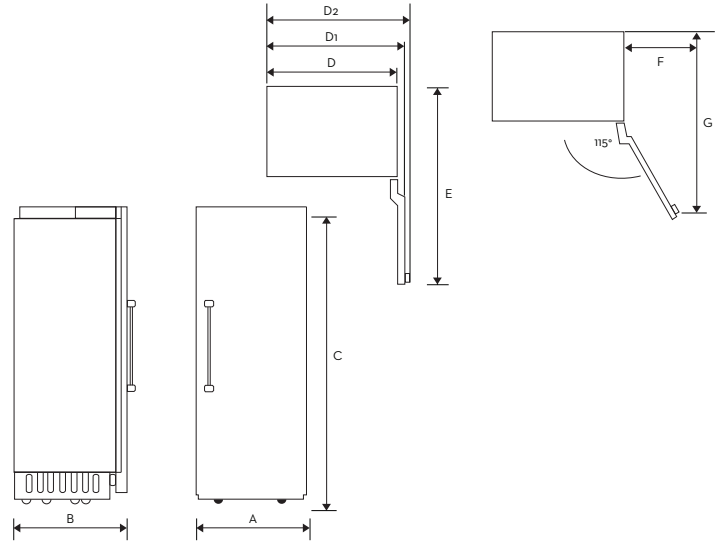

Weights & Dimensions

NET WEIGHT (LBS.)	580
SHIPPING WEIGHT (LBS.)	608
PRODUCT DIMENSIONS (W X H X D IN INCHES)	35 ¾ x 83 ¾ x 25
FLUSH CUTOUT REQUIRED (W X H X D IN INCHES)	36 x 84 x 25

Technical Details

Accessories (Optional)

RAC36AHLHSR/DA	36" Panel Kit, Professional, Silver Stainless, Left	\$999
RAC36AHRHSR/DA	36" Panel Kit, Professional, Silver Stainless, Right	\$999
RAC36ACLHSR/DA	36" Panel Kit, Transitional, Silver Stainless, Left	\$999
RAC36ACRHSR/DA	36" Panel Kit, Transitional, Silver Stainless, Right	\$999
RAC36AMLHSR/DA	36" Panel Kit, Contemporary, Silver Stainless, Left	\$999
RAC36AMRHSR/DA	36" Panel Kit, Contemporary, Silver Stainless, Right	\$999
RAC36AMLHMS/DA	36" Panel Kit, Contemporary, Graphite Stainless, Left	\$1,199
RAC36AMRHMS/DA	36" Panel Kit, Contemporary, Graphite Stainless, Right	\$1,199
RACOOWFAAAA/DA	Water Filter for Refrigeration	\$99
RACOOTCAAAA	Install Kit for Triple Built-In Refrigeration	\$99
RACOOCFAAAA/DA	Install Kit to Pair Built-In Refrigeration	\$249

36-Inch Freezer Column

\$7,999

dacor

Appliance Dimensions

A - WIDTH (IN/MM)	35 ¾ (908 MM)
B - WITH PANEL (IN/MM)	25 (635 MM)
C - HEIGHT (IN/MM)	83 ¾ (2118 MM)
D - (IN/MM)	35 ¾ (905 MM)
D1 - WITH PANEL (IN/MM)	36 ⅞ (936 MM)
D2 - WITH MODERNIST HANDLE (IN/MM)	36 - 39 ⅜ (1000 MM)
E - (IN/MM)	62 ⅞ (1597 MM)
F - (IN/MM)	20 ⅞ (496 MM)
G - (IN/MM)	61 ⅞ (1556 MM)

Installation Cutout Dimensions

A - WIDTH (IN/MM)	36 (914 MM)
B - DEPTH (IN/MM)	25 (635 MM)
C - HEIGHT (IN/MM)	84 (2134 MM)
D - (IN/MM)	26 (660 MM)
E - (IN/MM)	80 (2032 MM)