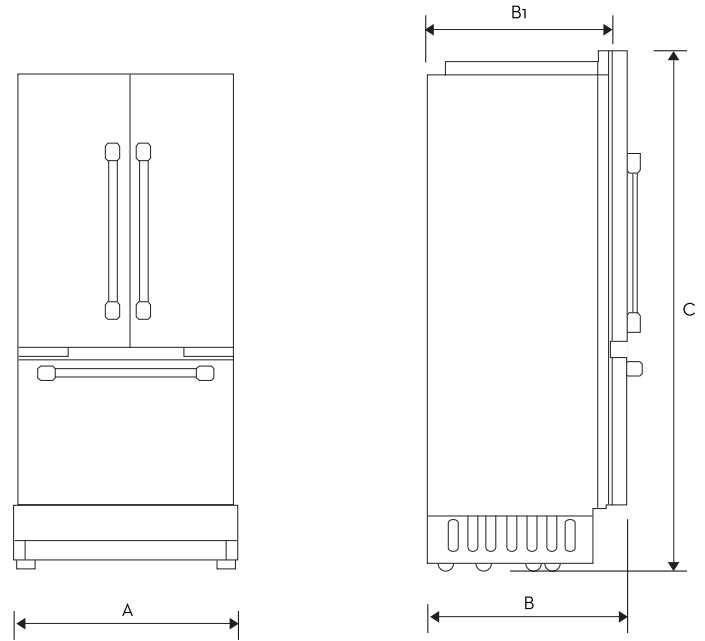

**DRF367500AP** 36-Inch French Door Refrigerator with SteelCool™

Model numbers, specifications, and prices are subject to change at any time without notice. Visit [dacor.com](http://dacor.com) for the most up-to-date information. | Effective June 2023

## Product Dimensions

<b>A - WIDTH (IN/MM)</b>	35 ¾ (908 MM)
<b>B - WITH PANEL (IN/MM)</b>	25 (635 MM)
<b>B1 - WITHOUT PANEL (IN/MM)</b>	23 ⅙ (605 MM)
<b>C - HEIGHT (IN/MM)</b>	83 ⅜ (2118 MM)
<b>D - (IN/MM)</b>	35 ⅝ (905 MM)
<b>D1 - WITH PANEL (IN/MM)</b>	38 ⅙ (967 MM)
<b>D2 - WITH MODERNIST HANDLE (IN/MM)</b>	43 ⅜ (1107 MM)
<b>E - (IN/MM)</b>	44 ⅞ (1140 MM)
<b>F - (IN/MM)</b>	20 ⅞ (496 MM)
<b>G - (IN/MM)</b>	44 (1118 MM)

## Installation Cutout Dimensions

<b>A - WIDTH (IN/MM)</b>	36 (914 MM)
<b>B - DEPTH (IN/MM)</b>	25 (635 MM)
<b>C - HEIGHT (IN/MM)</b>	84 (2134 MM)
<b>D - (IN/MM)</b>	26 (660 MM)
<b>E - (IN/MM)</b>	80 (2032 MM)