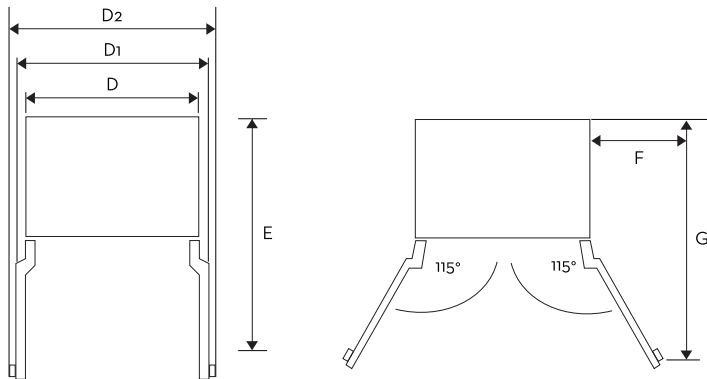

## Product Dimensions

<b>A - WIDTH (IN/MM)</b>	35 ¾ (908 MM)
<b>B - WITH PANEL (IN/MM)</b>	25 (635 MM)
<b>B1 - WITHOUT PANEL (IN/MM)</b>	23 ⅙ (605 MM)
<b>C - HEIGHT (IN/MM)</b>	83 ⅜ (2118 MM)
<b>D - (IN/MM)</b>	35 ⅝ (905 MM)
<b>D1 - WITH PANEL (IN/MM)</b>	38 ⅙ (967 MM)
<b>D2 - WITH MODERNIST HANDLE (IN/MM)</b>	43 ⅜ (1107 MM)
<b>E - (IN/MM)</b>	44 ⅞ (1140 MM)
<b>F - (IN/MM)</b>	20 ⅞ (496 MM)
<b>G - (IN/MM)</b>	44 (1118 MM)

## Installation Cutout Dimensions

<b>A - WIDTH (IN/MM)</b>	36 (914 MM)
<b>B - DEPTH (IN/MM)</b>	25 (635 MM)
<b>C - HEIGHT (IN/MM)</b>	84 (2134 MM)
<b>D - (IN/MM)</b>	26 (660 MM)
<b>E - (IN/MM)</b>	80 (2032 MM)