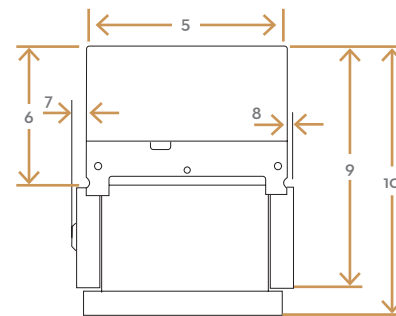

dacor 36-INCH COUNTER DEPTH FRENCH DOOR REFRIGERATOR

APPLIANCE DIMENSIONS

A (HEIGHT)	70" (1777MM)
B (WIDTH)	35 3/4" (908MM)
C (DEPTH)	29 1/4" (742MM)

DIMENSIONS

1	2" (50MM)
2	135°
3	64" (1624MM)
4	14 1/8" (358MM)
5	35 3/4" (908MM)
6	24" (610MM)
7	2 1/2" (64MM)
8	1 3/4" (45.4MM)
9	43 1/8" (1095.5MM)
10	45" (1143MM)