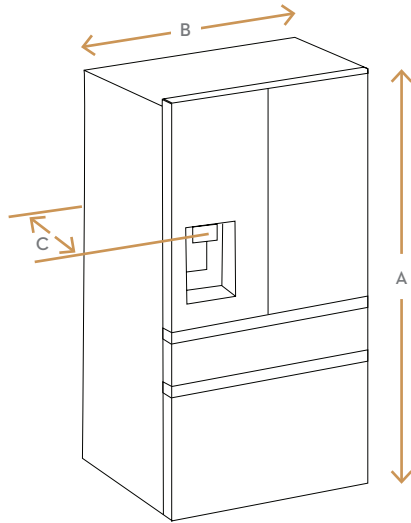

DIMENSIONS & WEIGHT

APPLIANCE DIMENSIONS (H X W X D) (IN.)	70" X 35 3/4" X 30 7/8"
REQUIRED CUTOUT SIZE (HXWXD) (IN.)	70" X 36" X 24"
NET WEIGHT (LBS)	375 LBS.

GENERAL PROPERTIES

EXTERIOR WATER DISPENSER	YES
ICEMAKER	YES
REMOTEVIEW CAMERA	NO
INTERIOR PITCHER WITH AUTO-WATER-FILL	YES
LIGHTING	LED COLUMNS
FULL WIDTH SHELVES - REFRIGERATOR	3 EA
ADJUSTABLE SHELVES - REFRIGERATOR	2 STANDARD AND 1 SLIDE & FOLD SHELF, 1 FLIP UP SHELF
SHELF MATERIAL - REFRIGERATOR	TEMPERED GLASS SHELVES
FRESHZONE™ DRAWER	4 TEMPERATURE SETTINGS DAIRY (37°) / CHILLED DRINKS (33°) / MEAT (29°) / WINE (41°) AND 4 ZONE CUSTOMIZABLE SMART STORAGE DIVIDER
CRISPER DRAWERS	2 EA
DOOR BINS -REFRIGERATOR	7EA
FREEZER DRAWERS	1 EA
DOOR OPEN ALARM	YES
SPECIAL MODES	SABBATH MODE

TECHNICAL DETAILS

CURRENT (A)	6
VOLTS (V)	115
FREQUENCY (HZ)	60
POWER CORD LENGTH (IN.)	60
PLUG TYPE	120 V, 3 PRONG

TEMPERATURE RANGES

REFRIGERATOR	34°F (1°C) TO 44°F (7°C)
REFRIGERATOR - POWER COOL	34°F (1°C)
FRESHZONE™ DRAWER	37°(3°) / 33°(1°) / 29°(-1°)
FREEZER	5°(-15°) TO -8° (-23°)
FREEZER - POWER FREEZE	-8°F (-23°C)

dacor 36-INCH COUNTER DEPTH FRENCH DOOR REFRIGERATOR

APPLIANCE DIMENSIONS

A (HEIGHT)	70" (1777MM)
B (WIDTH)	35 3/4" (908MM)
C (DEPTH)	29 1/4" (742MM)

DIMENSIONS

1	2" (50MM)
2	135°
3	64" (1624MM)
4	14 1/8" (358MM)
5	35 3/4" (908MM)
6	24" (610MM)
7	2 1/2" (64MM)
8	1 3/4" (45.4MM)
9	43 1/8" (1095.5MM)
10	45" (1143MM)