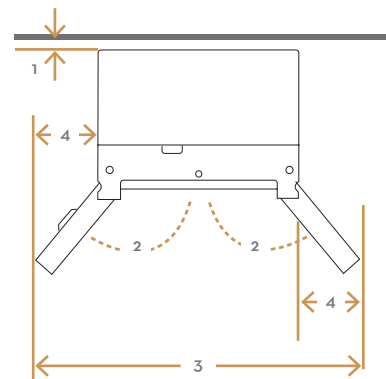

dacor 36-INCH COUNTER DEPTH FRENCH DOOR REFRIGERATOR

APPLIANCE DIMENSIONS

A (HEIGHT)	70" (1777MM)
B (WIDTH)	35 3/4" (908MM)
C (DEPTH)	29 1/4" (742MM)

DIMENSIONS

1	2" (50MM)
2	135°
3	64" (1624MM)
4	14 1/8" (358MM)
5	35 3/4" (908MM)
6	24" (610MM)
7	2 1/2" (64MM)
8	1 3/4" (45.4MM)
9	43 1/8" (1095.5MM)
10	45" (1143MM)