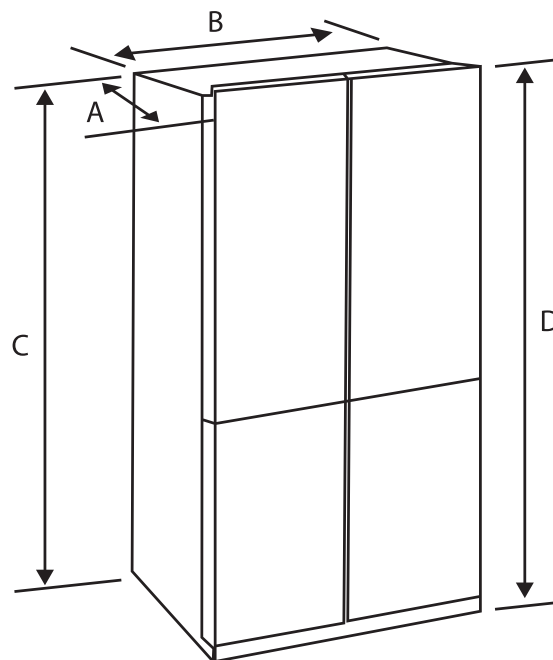

# 36-Inch Counter Depth Refrigerator with Dual Reveal Door

**dacor**

**\$3,499**

## Appliance Dimensions

<b>A - DEPTH (IN/MM)</b>	28 ½ (723 MM)
<b>B - WIDTH (IN/MM)</b>	35 ⅞ (912 MM)
<b>C - HEIGHT (IN/MM)</b>	68 ⅞ (1748 MM)
<b>D - OVERALL HEIGHT (IN/MM)</b>	70 (1779 MM)

## Installation Cutout Dimensions

<b>O1 - (IN/MM)</b>	More than 2 (50 MM) recommended
<b>O2</b>	125°
<b>O3 - (IN/MM)</b>	58 (1472 MM)
<b>O4 - (IN/MM)</b>	11 ⅞ (282 MM)
<b>O5 - (IN/MM)</b>	24 (610 MM)
<b>O6 - (IN/MM)</b>	1 ⅞ (47 MM)
<b>O7 - (IN/MM)</b>	43 (1093 MM)