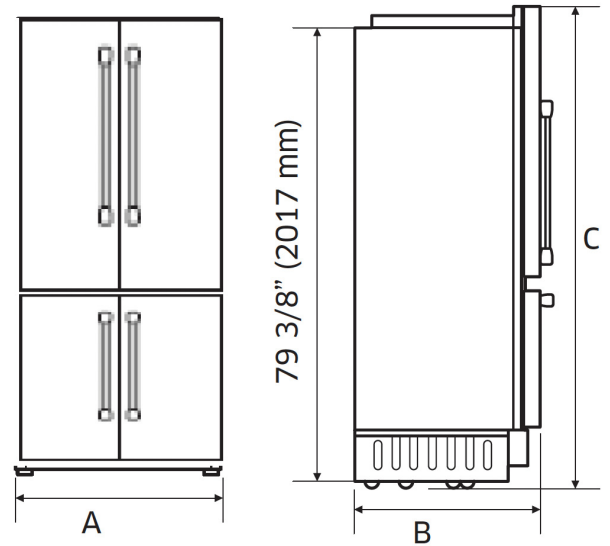

Freezer

FREEZER CAPACITY (CU. FT.)	6.7
FREEZER TEMPERATURE	-8°F to 5°F
POWER FREEZE	Yes

Weights & Dimensions

NET WEIGHT (LBS.)	617
SHIPPING WEIGHT (LBS.)	676
PRODUCT DIMENSIONS (W X H X D IN INCHES)	41 ¾ x 83 ¾ x 23 ½
STANDARD CUTOUT REQUIRED (W X H X D IN INCHES)	41 ½ x 84 x 24
FLUSH CUTOUT REQUIRED (W X H X D IN INCHES)	42 x 84 x 25

Accessories (Optional)

Please see page 19 of Reference Guide for a full list of accessories.

RAT42AMAASR/DA	42" 4-Door Built-In French Door Refrigerator Panel Kit, Contemporary, Silver Stainless	\$1,699
RAT42AMAAMS/DA	42" 4-Door Built-In French Door Refrigerator Panel Kit, Contemporary, Graphite Stainless	\$1,999
RAC00WFAAAA/DA	Water Filter for Refrigeration	\$99
RAC00DFAAAA/DA	Air Filter for Refrigeration DRF/DRR/DRW, Set of 6	\$129

42-Inch French Door Refrigerator

\$10,499

dacor

Product Dimensions

A - WIDTH (IN/MM)	41 ¾ (1060 MM)
B - WITH PANEL (IN/MM)	24 ¼ (627 MM)
B1 - WITHOUT PANEL (IN/MM)	23 ¼ (605 MM)
C - HEIGHT (IN/MM)	83 ⅜ (2118 MM)
D - (IN/MM)	41 ¼ (1048 MM)
D1 - (IN/MM)	43 ⅞ (1110 MM)
D2 - (IN/MM)	47 ⅞ (1205 MM)
E - (IN/MM)	48 ½ (1232 MM)
F - (IN/MM)	22 ⅞ (570 MM)
G - (IN/MM)	47 ⅞ (1210 MM)

Installation Cutout Dimensions

A - WIDTH (IN/MM)	42 (1067 MM)
B - DEPTH (IN/MM)	25 (635 MM)
C - HEIGHT (IN/MM)	84 (2134 MM)
D - (IN/MM)	22 (559 MM)
E - (IN/MM)	80 (2032 MM)