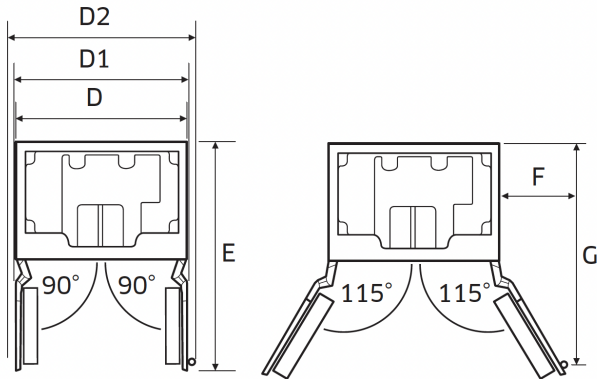

Freezer

FREEZER CAPACITY (CU. FT.)	6.7
FREEZER TEMPERATURE	-8°F to 5°F
POWER FREEZE	Yes

Weights & Dimensions

NET WEIGHT (LBS.)	617
SHIPPING WEIGHT (LBS.)	676
PRODUCT DIMENSIONS (W X H X D IN INCHES)	41 ¾ x 83 ¾ x 23 ½
STANDARD CUTOUT REQUIRED (W X H X D IN INCHES)	41 ½ x 84 x 24
FLUSH CUTOUT REQUIRED (W X H X D IN INCHES)	42 x 84 x 25

42-Inch French Door Refrigerator

\$10,499

dacor

Product Dimensions

A - WIDTH (IN/MM)	41 ¾ (1060 MM)
B - WITH PANEL (IN/MM)	24 ¼ (627 MM)
B1 - WITHOUT PANEL (IN/MM)	23 ¼ (605 MM)
C - HEIGHT (IN/MM)	83 ⅜ (2118 MM)
D - (IN/MM)	41 ¼ (1048 MM)
D1 - (IN/MM)	43 ⅞ (1110 MM)
D2 - (IN/MM)	47 ⅞ (1205 MM)
E - (IN/MM)	48 ½ (1232 MM)
F - (IN/MM)	22 ⅞ (570 MM)
G - (IN/MM)	47 ⅞ (1210 MM)

Installation Cutout Dimensions

A - WIDTH (IN/MM)	42 (1067 MM)
B - DEPTH (IN/MM)	25 (635 MM)
C - HEIGHT (IN/MM)	84 (2134 MM)
D - (IN/MM)	22 (559 MM)
E - (IN/MM)	80 (2032 MM)