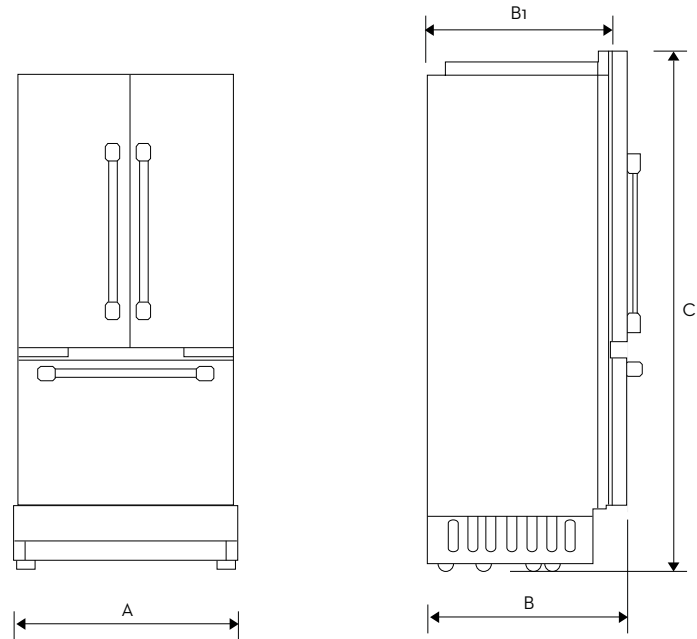

Freezer

FREEZER CAPACITY (CU. FT.)	6.7
FREEZER TEMPERATURE	-8°F to 5°F
POWER FREEZE	Yes

Weights & Dimensions

NET WEIGHT (LBS.)	617
SHIPPING WEIGHT (LBS.)	676
PRODUCT DIMENSIONS (W X H X D IN INCHES)	41 ¾ x 83 ¾ x 23 1/16
STANDARD CUTOUT REQUIRED (W X H X D IN INCHES)	41 ½ x 84 x 24
FLUSH CUTOUT REQUIRED (W X H X D IN INCHES)	42 x 84 x 25

42-Inch French Door Refrigerator

\$10,499

dacor

Appliance Dimensions

A - WIDTH (IN/MM)	41 3/4 (1060 MM)
B - WITH PANEL (IN/MM)	24 1/8 (627 MM)
B1 - WITHOUT PANEL (IN/MM)	23 1/8 (605 MM)
C - HEIGHT (IN/MM)	83 3/8 (2118 MM)
D - (IN/MM)	41 1/4 (1048 MM)
D1 - (IN/MM)	43 1/8 (1110 MM)
D2 - (IN/MM)	47 7/8 (1205 MM)
E - (IN/MM)	48 1/2 (1232 MM)
F - (IN/MM)	22 7/8 (570 MM)
G - (IN/MM)	47 3/8 (1210 MM)

Installation Cutout Dimensions

A - WIDTH (IN/MM)	42 (1067 MM)
B - DEPTH (IN/MM)	25 (635 MM)
C - HEIGHT (IN/MM)	84 (2134 MM)
D - (IN/MM)	22 (559 MM)
E - (IN/MM)	80 (2032 MM)