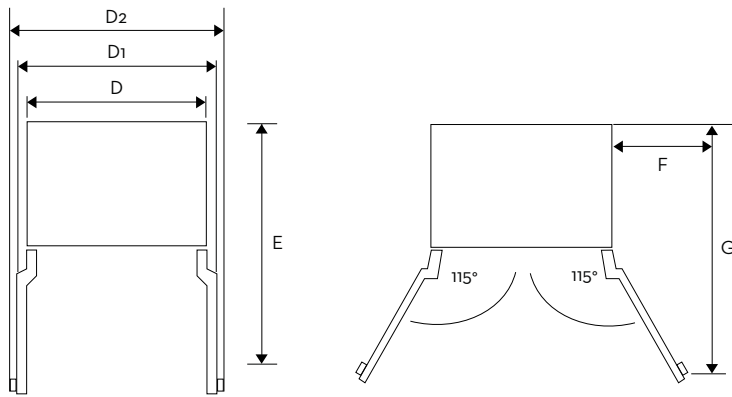

42-Inch French Door Refrigerator

\$10,499

dacor

Appliance Dimensions

A - WIDTH (IN/MM)	41 3/4 (1060 MM)
B - WITH PANEL (IN/MM)	24 1/8 (627 MM)
B1 - WITHOUT PANEL (IN/MM)	23 1/8 (605 MM)
C - HEIGHT (IN/MM)	83 3/8 (2118 MM)
D - (IN/MM)	41 1/4 (1048 MM)
D1 - (IN/MM)	43 1/8 (1110 MM)
D2 - (IN/MM)	47 7/8 (1205 MM)
E - (IN/MM)	48 1/2 (1232 MM)
F - (IN/MM)	22 7/8 (570 MM)
G - (IN/MM)	47 3/8 (1210 MM)

Installation Cutout Dimensions

A - WIDTH (IN/MM)	42 (1067 MM)
B - DEPTH (IN/MM)	25 (635 MM)
C - HEIGHT (IN/MM)	84 (2134 MM)
D - (IN/MM)	22 (559 MM)
E - (IN/MM)	80 (2032 MM)