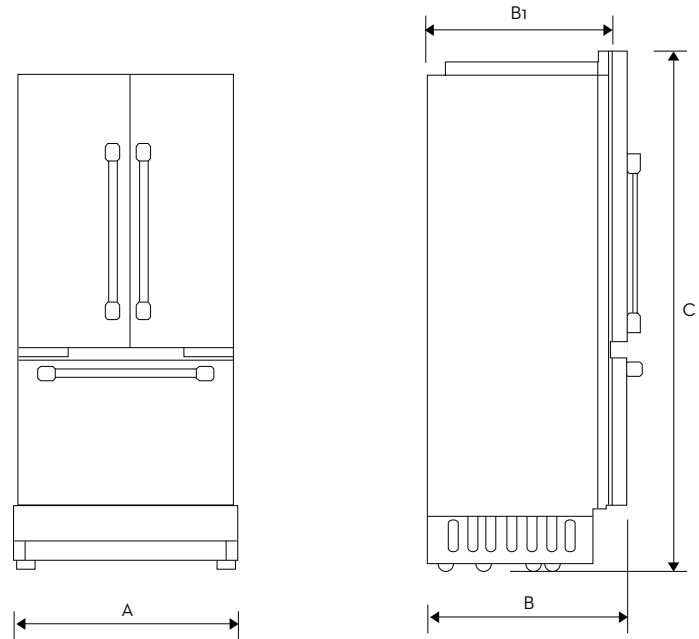

Freezer

FREEZER CAPACITY (CU. FT.)	6.7
FREEZER TEMPERATURE	-8°F to 5°F
POWER FREEZE	Yes

Weights & Dimensions

NET WEIGHT (LBS.)	655
SHIPPING WEIGHT (LBS.)	709
PRODUCT DIMENSIONS (W X H X D IN INCHES)	41 ¾ x 83 ¾ x 23 1/16
STANDARD CUTOUT REQUIRED (W X H X D IN INCHES)	41 ½ x 84 x 24
FLUSH CUTOUT REQUIRED (W X H X D IN INCHES)	42 x 84 x 25

42-Inch French Door Refrigerator with SteelCool™

dacor

\$11,999

Appliance Dimensions

A - WIDTH (IN/MM)	41 3/4 (1060 MM)
B - WITH PANEL (IN/MM)	24 1/16 (627 MM)
B1 - WITHOUT PANEL (IN/MM)	23 13/16 (605 MM)
C - HEIGHT (IN/MM)	83 3/8 (2118 MM)
D - (IN/MM)	41 1/4 (1048 MM)
D1 - (IN/MM)	43 1/16 (1110 MM)
D2 - (IN/MM)	47 7/16 (1205 MM)
E - (IN/MM)	48 1/2 (1232 MM)
F - (IN/MM)	22 7/16 (570 MM)
G - (IN/MM)	47 3/8 (1210 MM)

Installation Cutout Dimensions

A - WIDTH (IN/MM)	42 (1067 MM)
B - DEPTH (IN/MM)	25 (635 MM)
C - HEIGHT (IN/MM)	84 (2134 MM)
D - (IN/MM)	22 (559 MM)
E - (IN/MM)	80 (2032 MM)