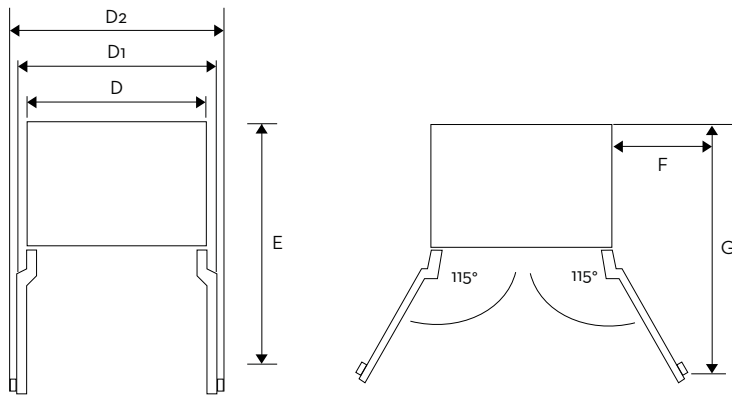

Freezer

FREEZER CAPACITY (CU. FT.)	6.7
FREEZER TEMPERATURE	-8°F to 5°F
POWER FREEZE	Yes

Weights & Dimensions

NET WEIGHT (LBS.)	655
SHIPPING WEIGHT (LBS.)	709
PRODUCT DIMENSIONS (W X H X D IN INCHES)	41 ¾ x 83 ¾ x 23 1/16
STANDARD CUTOUT REQUIRED (W X H X D IN INCHES)	41 ½ x 84 x 24
FLUSH CUTOUT REQUIRED (W X H X D IN INCHES)	42 x 84 x 25

42-Inch French Door Refrigerator with SteelCool™

dacor

\$11,999

Appliance Dimensions

A - WIDTH (IN/MM)	41 3/4 (1060 MM)
B - WITH PANEL (IN/MM)	24 1/16 (627 MM)
B1 - WITHOUT PANEL (IN/MM)	23 13/16 (605 MM)
C - HEIGHT (IN/MM)	83 3/8 (2118 MM)
D - (IN/MM)	41 1/4 (1048 MM)
D1 - (IN/MM)	43 1/16 (1110 MM)
D2 - (IN/MM)	47 7/16 (1205 MM)
E - (IN/MM)	48 1/2 (1232 MM)
F - (IN/MM)	22 7/16 (570 MM)
G - (IN/MM)	47 3/8 (1210 MM)

Installation Cutout Dimensions

A - WIDTH (IN/MM)	42 (1067 MM)
B - DEPTH (IN/MM)	25 (635 MM)
C - HEIGHT (IN/MM)	84 (2134 MM)
D - (IN/MM)	22 (559 MM)
E - (IN/MM)	80 (2032 MM)