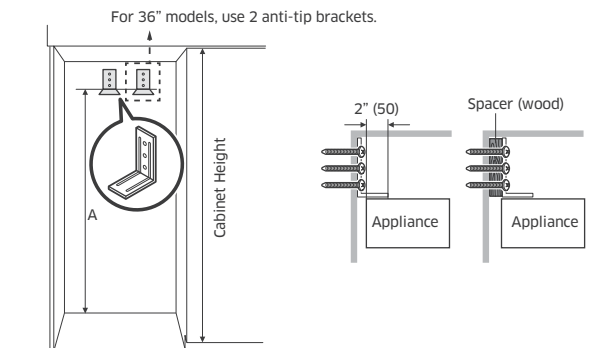

24-Inch Wine Column

\$7,499

Appliance Dimensions

Callout	24"
A	23 3/4" (603 mm)
B (With Panel)	25" (635 mm)
B1 (Without Panel)	23 13/16" (605 mm)
C	83 3/8" (2118 mm)
D	23 5/8" (600 mm)
D1	24 7/8" (631 mm)
D2	27 9/16" (701 mm)
E	50 3/4" (1289 mm)
F	13 11/16" (348 mm)
G	49 11/16" (1261 mm)

Callout	24"
W1	23 3/4" (603 mm)
W2	3 9/32" (83.5 mm)
W3	17 5/32" (436 mm)
H1	79 7/8" (2029 mm)
H2	7 23/32" (196 mm)
H3	62 25/32" (1594.5 mm)
H4	9 3/8" (238.5 mm)
Panel Thickness	3/4" (19 mm)
Max Weight	55.0 lb (25 kg)

Appliance Dimensions

- A : Cabinet Width
- B : Cabinet Depth
- C : Cabinet Height
- D : Electrical supply width location
- E : Electrical supply height location

Callout	24"
A	24" (610 mm)
B	25" (635 mm)
C	84" (2134 mm)
D	14" (356 mm)
E	80" (2032 mm)