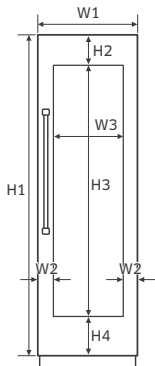

24-Inch Wine Column

\$7,499

Appliance Dimensions

Callout	24"
A	23 3/4" (603 mm)
B (With Panel)	25" (635 mm)
B1 (Without Panel)	23 13/16" (605 mm)
C	83 3/8" (2118 mm)
D	23 5/8" (600 mm)
D1	24 7/8" (631 mm)
D2	27 9/16" (701 mm)
E	50 3/4" (1289 mm)
F	13 11/16" (348 mm)
G	49 11/16" (1261 mm)

Callout	24"
W1	23 3/4" (603 mm)
W2	3 9/32" (83.5 mm)
W3	17 5/32" (436 mm)
H1	79 7/8" (2029 mm)
H2	7 23/32" (196 mm)
H3	62 25/32" (1594.5 mm)
H4	9 3/8" (238.5 mm)
Panel Thickness	3/4" (19 mm)
Max Weight	55.0 lb (25 kg)

Appliance Dimensions

- A : Cabinet Width
- B : Cabinet Depth
- C : Cabinet Height
- D : Electrical supply width location
- E : Electrical supply height location

Callout	24"
A	24" (610 mm)
B	25" (635 mm)
C	84" (2134 mm)
D	14" (356 mm)
E	80" (2032 mm)

Option	Cabinet height	A
1	83 1/2" (2121 mm)	79 13/32" (2017 mm)
2	83 3/4" (2127 mm)	79 5/8" (2023 mm)
3	84" (2134 mm)	79 7/8" (2030 mm)
4	84 1/4" (2140 mm)	80 1/8" (2036 mm)