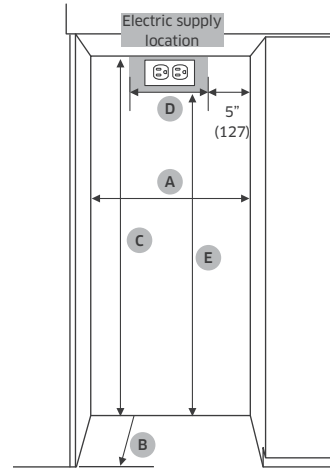

24-Inch Wine Column

\$7,499

Appliance Dimensions

Callout	24"
A	23 3/4" (603 mm)
B (With Panel)	25" (635 mm)
B1 (Without Panel)	23 13/16" (605 mm)
C	83 3/8" (2118 mm)
D	23 5/8" (600 mm)
D1	24 7/8" (631 mm)
D2	27 9/16" (701 mm)
E	50 3/4" (1289 mm)
F	13 11/16" (348 mm)
G	49 11/16" (1261 mm)

Callout	24"
W1	23 3/4" (603 mm)
W2	3 9/32" (83.5 mm)
W3	17 5/32" (436 mm)
H1	79 7/8" (2029 mm)
H2	7 23/32" (196 mm)
H3	62 25/32" (1594.5 mm)
H4	9 3/8" (238.5 mm)
Panel Thickness	3/4" (19 mm)
Max Weight	55.0 lb (25 kg)

Appliance Dimensions

- A : Cabinet Width
- B : Cabinet Depth
- C : Cabinet Height
- D : Electrical supply width location
- E : Electrical supply height location

Callout	24"
A	24" (610 mm)
B	25" (635 mm)
C	84" (2134 mm)
D	14" (356 mm)
E	80" (2032 mm)

Option	Cabinet height	A
1	83 1/2" (2121 mm)	79 13/32" (2017 mm)
2	83 3/4" (2127 mm)	79 5/8" (2023 mm)
3	84" (2134 mm)	79 7/8" (2030 mm)
4	84 1/4" (2140 mm)	80 1/8" (2036 mm)