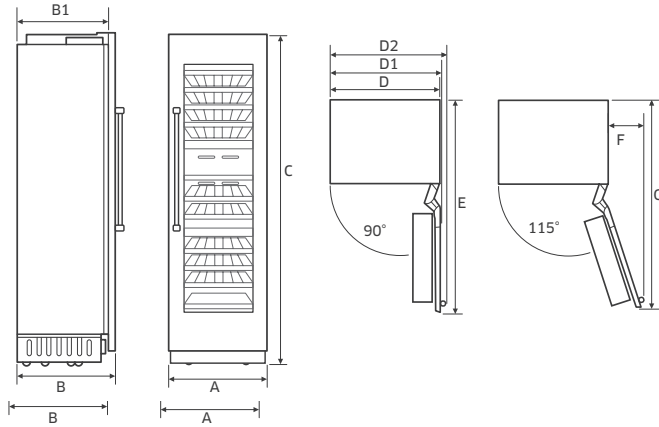

Refrigerator	
CAPACITY (BOTTLES)	100
ZONES	3
TEMPERATURE RANGE	40°F to 65°F
TRIPLE COOLING	Yes, with 3 Evaporators

Weights & Dimensions	
NET WEIGHT (LBS.)	416
SHIPPING WEIGHT (LBS.)	477.5
PRODUCT DIMENSIONS (W X H X D IN INCHES)	23 3/4 x 83 3/8 x 25
FLUSH CUTOUT REQUIRED (W X H X D IN INCHES)	24 x 84 x 25

24-Inch Wine Column

\$7,499

Appliance Dimensions

Callout	24"
A	23 3/4" (603 mm)
B (With Panel)	25" (635 mm)
B1 (Without Panel)	23 13/16" (605 mm)
C	83 3/8" (2118 mm)
D	23 5/8" (600 mm)
D1	24 7/8" (631 mm)
D2	27 9/16" (701 mm)
E	50 3/4" (1289 mm)
F	13 11/16" (348 mm)
G	49 11/16" (1261 mm)

Callout	24"
W1	23 3/4" (603 mm)
W2	3 9/32" (83.5 mm)
W3	17 5/32" (436 mm)
H1	79 7/8" (2029 mm)
H2	7 23/32" (196 mm)
H3	62 25/32" (1594.5 mm)
H4	9 3/8" (238.5 mm)
Panel Thickness	3/4" (19 mm)
Max Weight	55.0 lb (25 kg)

Appliance Dimensions

- A : Cabinet Width
- B : Cabinet Depth
- C : Cabinet Height
- D : Electrical supply width location
- E : Electrical supply height location

Callout	24"
A	24" (610 mm)
B	25" (635 mm)
C	84" (2134 mm)
D	14" (356 mm)
E	80" (2032 mm)