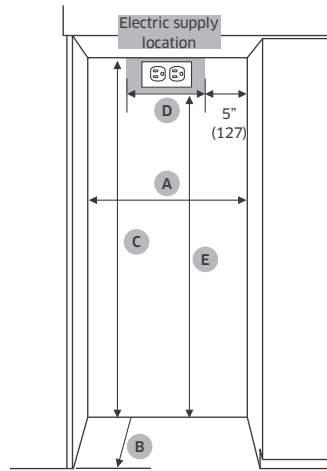

Technical Details

ELECTRICAL REQUIREMENTS	120V, 60 Hz, 15A
--------------------------------	------------------

Warranty

FULL COVERAGE	2 Years
----------------------	---------

Accessories (Optional)

RAW24ACLHSR/DA	24" Wine Column Panel Kit, Transitional, Silver Stainless, Left	\$999
RAW24ACRHSR/DA	24" Wine Column Panel Kit, Transitional, Silver Stainless, Right	\$999
RAW24AMLHSR/DA	24" Wine Column Panel Kit, Contemporary, Silver Stainless, Left	\$999
RAW24AMRHSR/DA	24" Wine Column Panel Kit, Contemporary, Silver Stainless, Right	\$999
RAW24AMLHMS/DA	24" Wine Column Panel Kit, Contemporary, Graphite Stainless, Left	\$1,199
RAW24AMRHMS/DA	24" Wine Column Panel Kit, Contemporary, Graphite Stainless, Right	\$1,199
RACOOTCAAAA	Install Kit for Triple Column Built-In Refrigeration	\$99
RACOOCPAAAA/DA	Install Kit to Pair Column Built-In Refrigeration	\$249
RACOODFAAAA/DA	Air Filter for Refrigeration DRF/DRR/DRW, Set of 6	\$129

24-Inch Wine Column

\$6,999

Appliance Dimensions

Callout	24"
A	23 3/4" (603 mm)
B (With Panel)	25" (635 mm)
B1 (Without Panel)	23 13/16" (605 mm)
C	83 3/8" (2118 mm)
D	23 5/8" (600 mm)
D1	24 7/8" (631 mm)
D2	27 9/16" (701 mm)
E	50 3/4" (1289 mm)
F	13 11/16" (348 mm)
G	49 11/16" (1261 mm)

Callout	24"
W1	23 3/4" (603 mm)
W2	3 9/32" (83.5 mm)
W3	17 5/32" (436 mm)
H1	79 7/8" (2029 mm)
H2	7 23/32" (196 mm)
H3	62 25/32" (1594.5 mm)
H4	9 3/8" (238.5 mm)
Panel Thickness	3/4" (19 mm)
Max Weight	55.0 lb (25 kg)

Appliance Dimensions

- A : Cabinet Width
- B : Cabinet Depth
- C : Cabinet Height
- D : Electrical supply width location
- E : Electrical supply height location

Callout	24"
A	24" (610 mm)
B	25" (635 mm)
C	84" (2134 mm)
D	14" (356 mm)
E	80" (2032 mm)