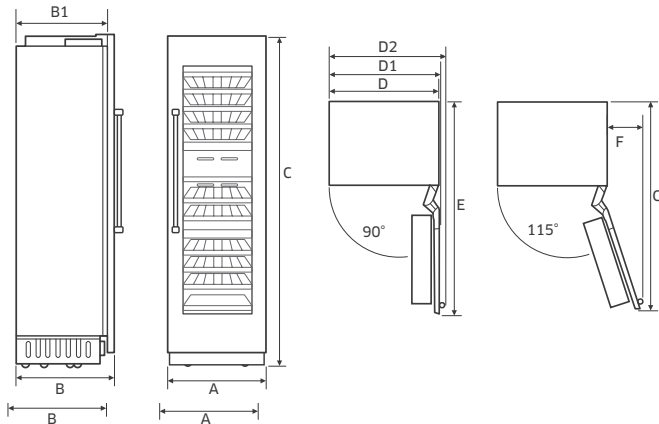

Refrigerator

CAPACITY (BOTTLES)	100
ZONES	3
TEMPERATURE RANGE	40°F to 65°F
TRIPLE COOLING	Yes, with 3 Evaporators

Weights & Dimensions

NET WEIGHT (LBS.)	416
SHIPPING WEIGHT (LBS.)	477.5
PRODUCT DIMENSIONS (W X H X D IN INCHES)	23 ¾ x 83 ¾ x 25
FLUSH CUTOUT REQUIRED (W X H X D IN INCHES)	24 x 84 x 25

24-Inch Wine Column

\$6,999

Appliance Dimensions

Callout	24"
A	23 3/4" (603 mm)
B (With Panel)	25" (635 mm)
B1 (Without Panel)	23 13/16" (605 mm)
C	83 3/8" (2118 mm)
D	23 5/8" (600 mm)
D1	24 7/8" (631 mm)
D2	27 9/16" (701 mm)
E	50 3/4" (1289 mm)
F	13 11/16" (348 mm)
G	49 11/16" (1261 mm)

Callout	24"
W1	23 3/4" (603 mm)
W2	3 9/32" (83.5 mm)
W3	17 5/32" (436 mm)
H1	79 7/8" (2029 mm)
H2	7 23/32" (196 mm)
H3	62 25/32" (1594.5 mm)
H4	9 3/8" (238.5 mm)
Panel Thickness	3/4" (19 mm)
Max Weight	55.0 lb (25 kg)

Appliance Dimensions

- A : Cabinet Width
- B : Cabinet Depth
- C : Cabinet Height
- D : Electrical supply width location
- E : Electrical supply height location

Callout	24"
A	24" (610 mm)
B	25" (635 mm)
C	84" (2134 mm)
D	14" (356 mm)
E	80" (2032 mm)