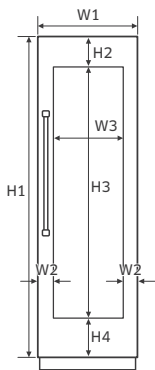

24-Inch Wine Column

\$6,999

Appliance Dimensions

Callout	24"
A	23 3/4" (603 mm)
B (With Panel)	25" (635 mm)
B1 (Without Panel)	23 13/16" (605 mm)
C	83 3/8" (2118 mm)
D	23 5/8" (600 mm)
D1	24 7/8" (631 mm)
D2	27 9/16" (701 mm)
E	50 3/4" (1289 mm)
F	13 11/16" (348 mm)
G	49 11/16" (1261 mm)

Callout	24"
W1	23 3/4" (603 mm)
W2	3 9/32" (83.5 mm)
W3	17 5/32" (436 mm)
H1	79 7/8" (2029 mm)
H2	7 23/32" (196 mm)
H3	62 25/32" (1594.5 mm)
H4	9 3/8" (238.5 mm)
Panel Thickness	3/4" (19 mm)
Max Weight	55.0 lb (25 kg)

Appliance Dimensions

- A : Cabinet Width
- B : Cabinet Depth
- C : Cabinet Height
- D : Electrical supply width location
- E : Electrical supply height location

Callout	24"
A	24" (610 mm)
B	25" (635 mm)
C	84" (2134 mm)
D	14" (356 mm)
E	80" (2032 mm)

Option	Cabinet height	A
1	83 1/2" (2121 mm)	79 13/32" (2017 mm)
2	83 3/4" (2127 mm)	79 5/8" (2023 mm)
3	84" (2134 mm)	79 7/8" (2030 mm)
4	84 1/4" (2140 mm)	80 1/8" (2036 mm)