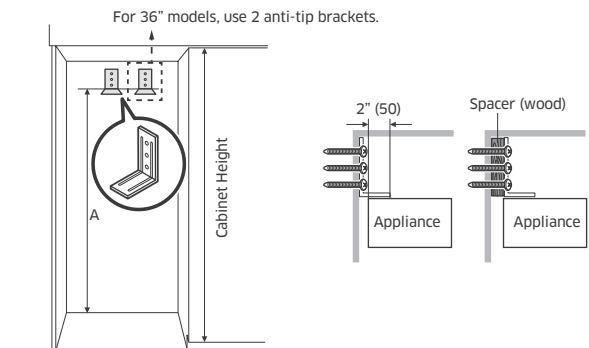

Technical Details

ELECTRICAL REQUIREMENTS	120V, 60 Hz, 15A
--------------------------------	------------------

Warranty

FULL COVERAGE	2 Years
----------------------	---------

Accessories (Optional)

RAW24ACLHSR/DA	24" Wine Column Panel Kit, Transitional, Silver Stainless, Left	\$999
RAW24ACRHSR/DA	24" Wine Column Panel Kit, Transitional, Silver Stainless, Right	\$999
RAW24AMLHSR/DA	24" Wine Column Panel Kit, Contemporary, Silver Stainless, Left	\$999
RAW24AMRHSR/DA	24" Wine Column Panel Kit, Contemporary, Silver Stainless, Right	\$999
RAW24AMLHMS/DA	24" Wine Column Panel Kit, Contemporary, Graphite Stainless, Left	\$1,199
RAW24AMRHMS/DA	24" Wine Column Panel Kit, Contemporary, Graphite Stainless, Right	\$1,199
RACOOTCAAAA	Install Kit for Triple Column Built-In Refrigeration	\$99
RACOOCPAAAA/DA	Install Kit to Pair Column Built-In Refrigeration	\$249
RACOODFAAAA/DA	Air Filter for Refrigeration DRF/DRR/DRW, Set of 6	\$129

24-Inch Wine Column

\$6,999

Appliance Dimensions

Callout	24"
A	23 3/4" (603 mm)
B (With Panel)	25" (635 mm)
B1 (Without Panel)	23 13/16" (605 mm)
C	83 3/8" (2118 mm)
D	23 5/8" (600 mm)
D1	24 7/8" (631 mm)
D2	27 9/16" (701 mm)
E	50 3/4" (1289 mm)
F	13 11/16" (348 mm)
G	49 11/16" (1261 mm)

Callout	24"
W1	23 3/4" (603 mm)
W2	3 9/32" (83.5 mm)
W3	17 5/32" (436 mm)
H1	79 7/8" (2029 mm)
H2	7 23/32" (196 mm)
H3	62 25/32" (1594.5 mm)
H4	9 3/8" (238.5 mm)
Panel Thickness	3/4" (19 mm)
Max Weight	55.0 lb (25 kg)

Appliance Dimensions

- A : Cabinet Width
- B : Cabinet Depth
- C : Cabinet Height
- D : Electrical supply width location
- E : Electrical supply height location

Callout	24"
A	24" (610 mm)
B	25" (635 mm)
C	84" (2134 mm)
D	14" (356 mm)
E	80" (2032 mm)