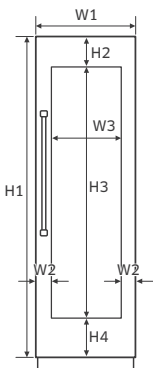

24-Inch Wine Column

\$7,499

dacor

Product Dimensions

Callout	24"
A	23 3/4" (603 mm)
B (With Panel)	25" (635 mm)
B1 (Without Panel)	23 13/16" (605 mm)
C	83 3/8" (2118 mm)
D	23 5/8" (600 mm)
D1	24 7/8" (631 mm)
D2	27 9/16" (701 mm)
E	50 3/4" (1289 mm)
F	13 11/16" (348 mm)
G	49 11/16" (1261 mm)

Callout	24"
W1	23 3/4" (603 mm)
W2	3 9/32" (83.5 mm)
W3	17 5/32" (436 mm)
H1	79 7/8" (2029 mm)
H2	7 23/32" (196 mm)
H3	62 25/32" (1594.5 mm)
H4	9 3/8" (238.5 mm)
Panel Thickness	3/4" (19 mm)
Max Weight	55.0 lb (25 kg)

Product Dimensions

- A : Cabinet Width
- B : Cabinet Depth
- C : Cabinet Height
- D : Electrical supply width location
- E : Electrical supply height location

Callout	24"
A	24" (610 mm)
B	25" (635 mm)
C	84" (2134 mm)
D	14" (356 mm)
E	80" (2032 mm)

B : Includes the standard door panel thickness with 3/4".
Installation inside a cabinet of this width allows the wine cellar trim to be attached directly to the surrounding cabinets.

Option	Cabinet height	A
1	83 1/2" (2121 mm)	79 13/32" (2017 mm)
2	83 3/4" (2127 mm)	79 5/8" (2023 mm)
3	84" (2134 mm)	79 7/8" (2030 mm)
4	84 1/4" (2140 mm)	80 1/8" (2036 mm)