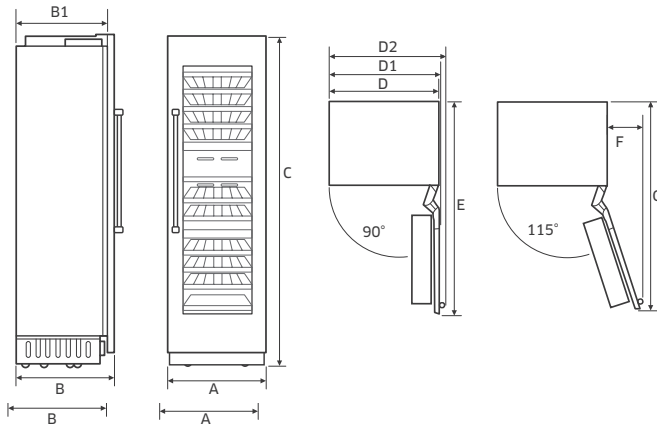

Refrigerator

CAPACITY (BOTTLES)	100
ZONES	3
TEMPERATURE RANGE	40°F to 65°F
TRIPLE COOLING	Yes, with 3 Evaporators

Weights & Dimensions

NET WEIGHT (LBS.)	416
SHIPPING WEIGHT (LBS.)	477.5
PRODUCT DIMENSIONS (W X H X D IN INCHES)	23 ¾ x 83 ¾ x 25
FLUSH CUTOUT REQUIRED (W X H X D IN INCHES)	24 x 84 x 25

24-Inch Wine Column

\$7,499

dacor

Product Dimensions

Callout	24"
A	23 3/4" (603 mm)
B (With Panel)	25" (635 mm)
B1 (Without Panel)	23 13/16" (605 mm)
C	83 3/8" (2118 mm)
D	23 5/8" (600 mm)
D1	24 7/8" (631 mm)
D2	27 9/16" (701 mm)
E	50 3/4" (1289 mm)
F	13 11/16" (348 mm)
G	49 11/16" (1261 mm)

Callout	24"
W1	23 3/4" (603 mm)
W2	3 9/32" (83.5 mm)
W3	17 5/32" (436 mm)
H1	79 7/8" (2029 mm)
H2	7 23/32" (196 mm)
H3	62 25/32" (1594.5 mm)
H4	9 3/8" (238.5 mm)
Panel Thickness	3/4" (19 mm)
Max Weight	55.0 lb (25 kg)

Product Dimensions

- A : Cabinet Width
- B : Cabinet Depth
- C : Cabinet Height
- D : Electrical supply width location
- E : Electrical supply height location

Callout	24"
A	24" (610 mm)
B	25" (635 mm)
C	84" (2134 mm)
D	14" (356 mm)
E	80" (2032 mm)