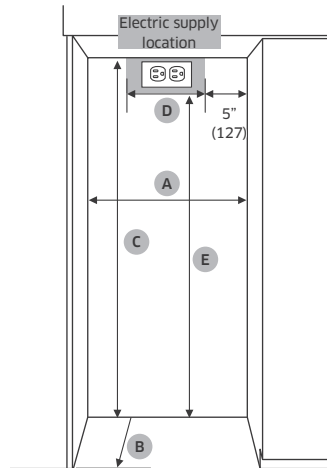

24-Inch Wine Column

\$7,499

dacor

Product Dimensions

Callout	24"
A	23 3/4" (603 mm)
B (With Panel)	25" (635 mm)
B1 (Without Panel)	23 13/16" (605 mm)
C	83 3/8" (2118 mm)
D	23 5/8" (600 mm)
D1	24 7/8" (631 mm)
D2	27 9/16" (701 mm)
E	50 3/4" (1289 mm)
F	13 11/16" (348 mm)
G	49 11/16" (1261 mm)

Callout	24"
W1	23 3/4" (603 mm)
W2	3 9/32" (83.5 mm)
W3	17 5/32" (436 mm)
H1	79 7/8" (2029 mm)
H2	7 23/32" (196 mm)
H3	62 25/32" (1594.5 mm)
H4	9 3/8" (238.5 mm)
Panel Thickness	3/4" (19 mm)
Max Weight	55.0 lb (25 kg)

Product Dimensions

- A : Cabinet Width
- B : Cabinet Depth
- C : Cabinet Height
- D : Electrical supply width location
- E : Electrical supply height location

Callout	24"
A	24" (610 mm)
B	25" (635 mm)
C	84" (2134 mm)
D	14" (356 mm)
E	80" (2032 mm)

B : Includes the standard door panel thickness with 3/4".
Installation inside a cabinet of this width allows the wine cellar trim to be attached directly to the surrounding cabinets.

Option	Cabinet height	A
1	83 1/2" (2121 mm)	79 13/32" (2017 mm)
2	83 3/4" (2127 mm)	79 5/8" (2023 mm)
3	84" (2134 mm)	79 7/8" (2030 mm)
4	84 1/4" (2140 mm)	80 1/8" (2036 mm)