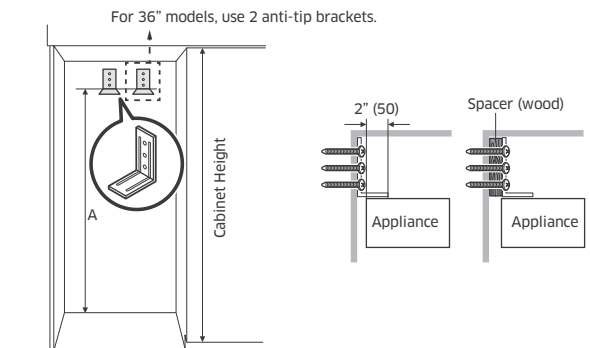

24-Inch Wine Column

\$7,499

dacor

Product Dimensions

Callout	24"
A	23 3/4" (603 mm)
B (With Panel)	25" (635 mm)
B1 (Without Panel)	23 13/16" (605 mm)
C	83 3/8" (2118 mm)
D	23 5/8" (600 mm)
D1	24 7/8" (631 mm)
D2	27 9/16" (701 mm)
E	50 3/4" (1289 mm)
F	13 11/16" (348 mm)
G	49 11/16" (1261 mm)

Callout	24"
W1	23 3/4" (603 mm)
W2	3 9/32" (83.5 mm)
W3	17 5/32" (436 mm)
H1	79 7/8" (2029 mm)
H2	7 23/32" (196 mm)
H3	62 25/32" (1594.5 mm)
H4	9 3/8" (238.5 mm)
Panel Thickness	3/4" (19 mm)
Max Weight	55.0 lb (25 kg)

Product Dimensions

- A : Cabinet Width
- B : Cabinet Depth
- C : Cabinet Height
- D : Electrical supply width location
- E : Electrical supply height location

Callout	24"
A	24" (610 mm)
B	25" (635 mm)
C	84" (2134 mm)
D	14" (356 mm)
E	80" (2032 mm)

B : Includes the standard door panel thickness with 3/4".
Installation inside a cabinet of this width allows the wine cellar trim to be attached directly to the surrounding cabinets.

Option	Cabinet height	A
1	83 1/2" (2121 mm)	79 13/32" (2017 mm)
2	83 3/4" (2127 mm)	79 5/8" (2023 mm)
3	84" (2134 mm)	79 7/8" (2030 mm)
4	84 1/4" (2140 mm)	80 1/8" (2036 mm)