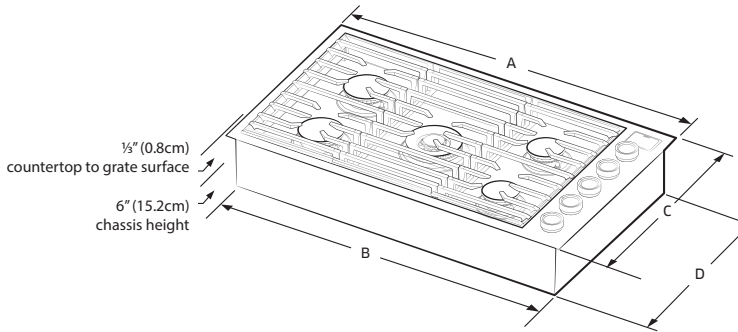

Weights & Dimensions

NET WEIGHT (LBS.)	86
SHIPPING WEIGHT (LBS.)	102
PRODUCT DIMENSIONS (W X H X D IN INCHES)	36 x 6 x 21
CUTOUT REQUIRED (W X D IN INCHES)	34 1/16 x 19 3/4

Technical Details

ELECTRICAL REQUIREMENT	120V, 60 Hz, 20A
AVAILABLE FUEL TYPES	Natural Gas, Liquid Propane
LP CONVERSION KIT (INCLUDED)	Yes

Warranty

FULL COVERAGE	2 Years
----------------------	---------

36-Inch Gas Cooktop

CONTEMPORARY

dacor

Product Dimensions

A – IN/CM	36 / 91.4
B – IN/CM	34 ½ / 87.5
C – IN/CM	21 / 53.3
D – IN/CM	19 ½ / 49.5

Installation Cutout Dimensions