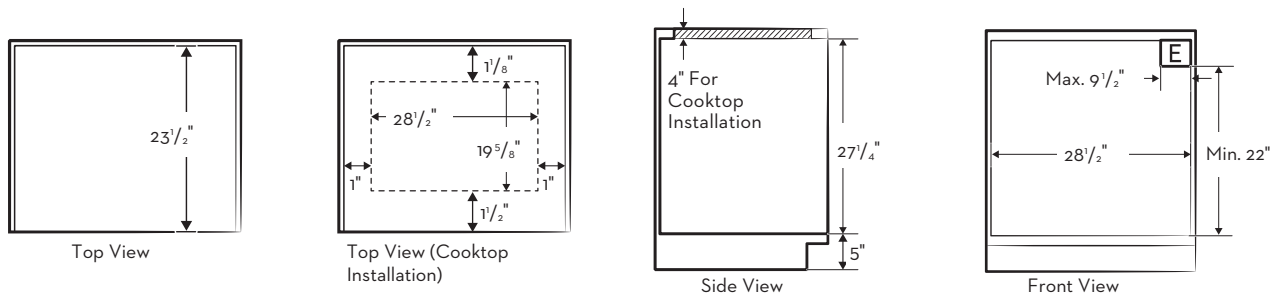

STANDARD CABINET DIMENSIONS