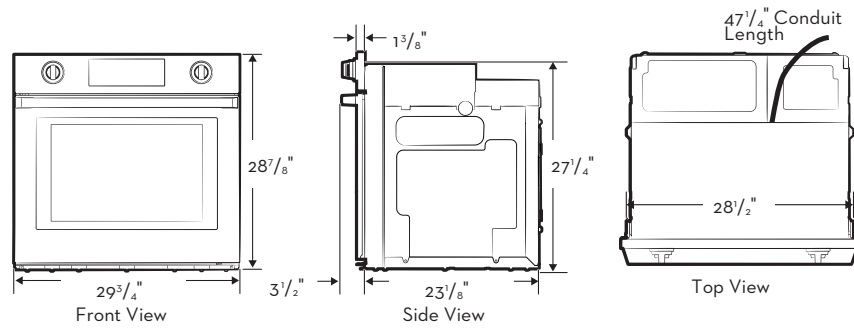

dacor

30-INCH SINGLE WALL OVEN

APPLIANCE DIMENSIONS