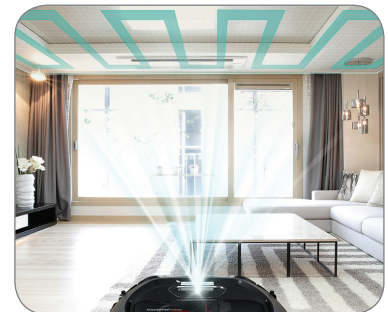

Visionary Mapping™ Plus and FullView Sensor™ 2.0

Features

- 20x More Powerful Suction¹
- Visionary Mapping™ Plus and FullView Sensor™ 2.0
- Wi-Fi Connectivity
- Edge Clean Master
- CycloneForce™ Technology
- Easy Pass Wheels™
- Easy-to-Clean and See-Through Dust Canister
- Intelligent Power Control
- Coverage Map Report
- Schedule
- Washable Filter
- Cleaning Time: Up to 60 minutes
- 1-Year Warranty
- Combo Brush
- 11³/₈" Cleaning Path
- 32 cm/sec Cleaning Speed
- 240-Minute Recharging Time
- 68 dBA
- 10W Suction Power (Turbo)
- 0.3-Liter Dustbin Capacity
- Auto Docking
- Cleaning Modes: Auto, Repeat, Manual, Spot
- Remote Control
- Li-ion Battery

¹Tested internally on Samsung POWERbot VR7000 and Samsung conventional VR10F71UCAC.

²Requires wireless network and Samsung Smart Home and Smart Things App. The Samsung Smart Home and Smart Things app supports Android OS 4.0 (ICS) or later which is optimized for Samsung smartphones (Galaxy S and Galaxy Note series). This app also supports iOS 7 or later for iPhone models. Smart Home App available in App Store and Play Store. Amazon Alexa device sold separately.