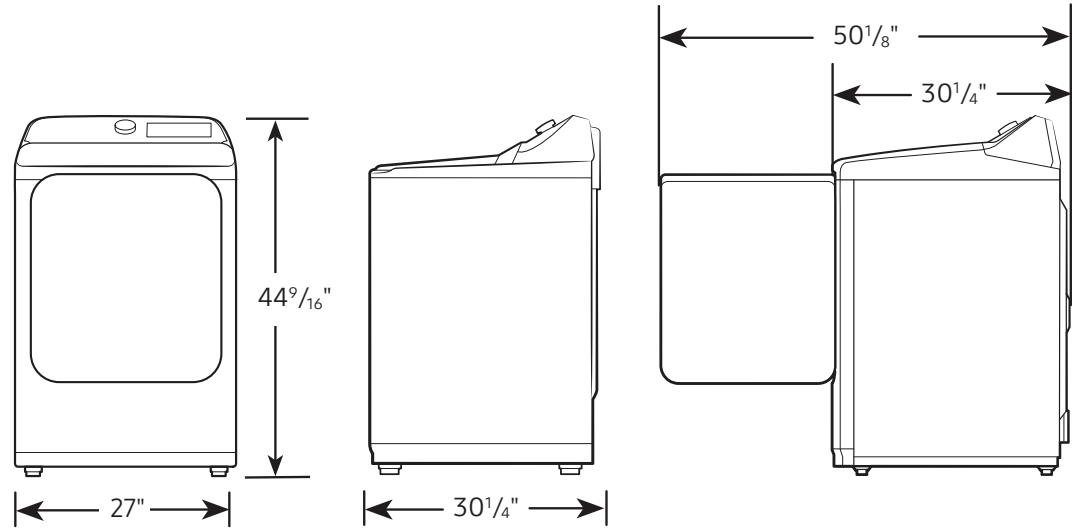

DVG50R5200V

SAMSUNG

Samsung 7.4 cu. ft. Capacity Gas Dryer with Sensor Dry

Dimensions

Required dimensions for installation: