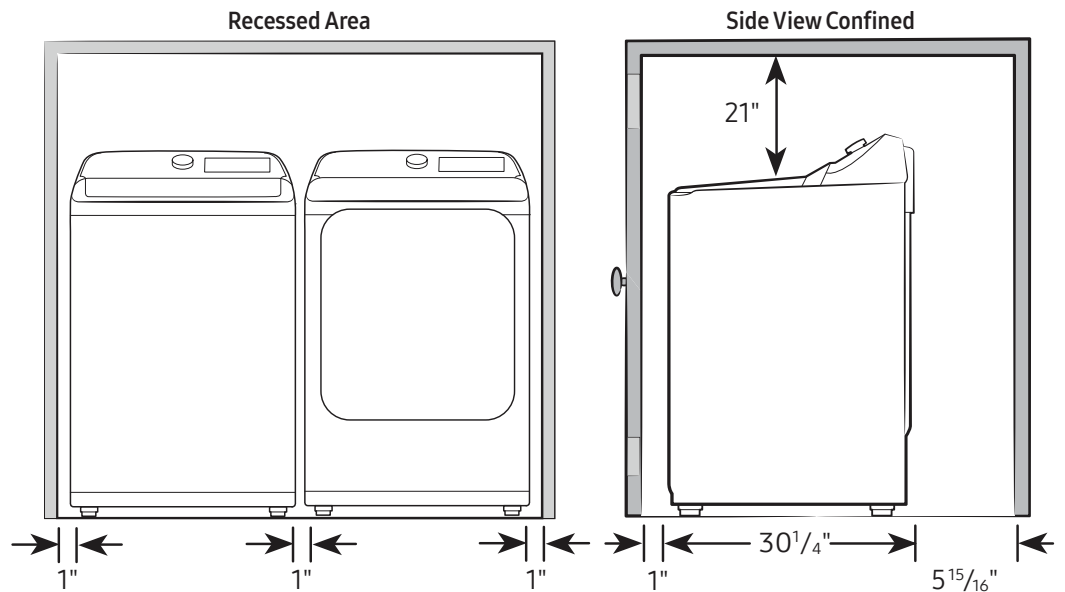

Alcove or closet installation

Minimum clearance for closet and alcove installations:

Connection Dimensions

Back and Side View of Gas Dryer

LEGEND:

- Cold Water Connection
- Gas Connection

Actual color may vary. Design, specifications, and color availability are subject to change without notice. Non-metric weights and measurements are approximate.

©2023 Samsung Electronics America, Inc., 85 Challenger Road, Ridgefield Park, NJ 07660. Tel: 800-SAMSUNG. samsung.com. Samsung is a registered trademark of Samsung Electronics Co., Ltd.