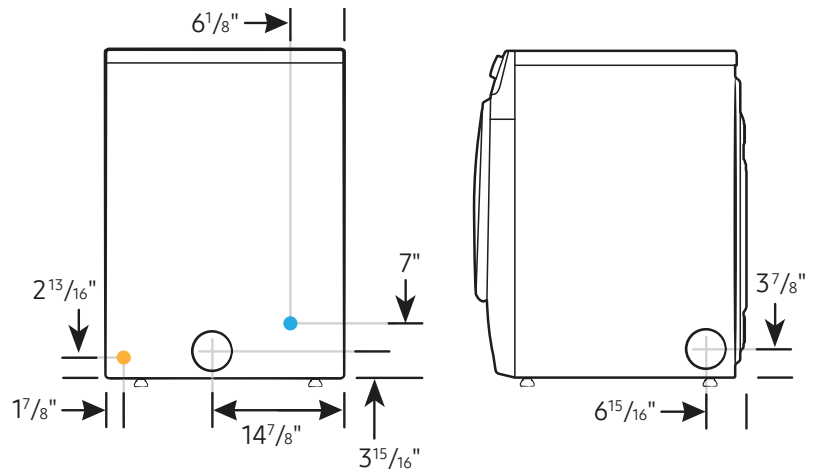

#### Product Dimensions & Weight (WxHxD)

Dimensions: 27" x 38<sup>3</sup>/<sub>4</sub>" x 31<sup>5</sup>/<sub>16</sub>"  
Weight: 119 lbs

Alcove or closet installation

Minimum clearance for closet and alcove installations:

Connection Dimensions

Back and side view of dryer

LEGEND:

- Cold Water Connection
- Gas Connection

Actual color may vary. Design, specifications, and color availability are subject to change without notice. Non-metric weights and measurements are approximate.

**Connection Dimensions**

Back and side views of stacked pair

- LEGEND:**
- Cold Water Connection
  - Hot Water Connection
  - Gas Connection

Actual color may vary. Design, specifications, and color availability are subject to change without notice. Non-metric weights and measurements are approximate.