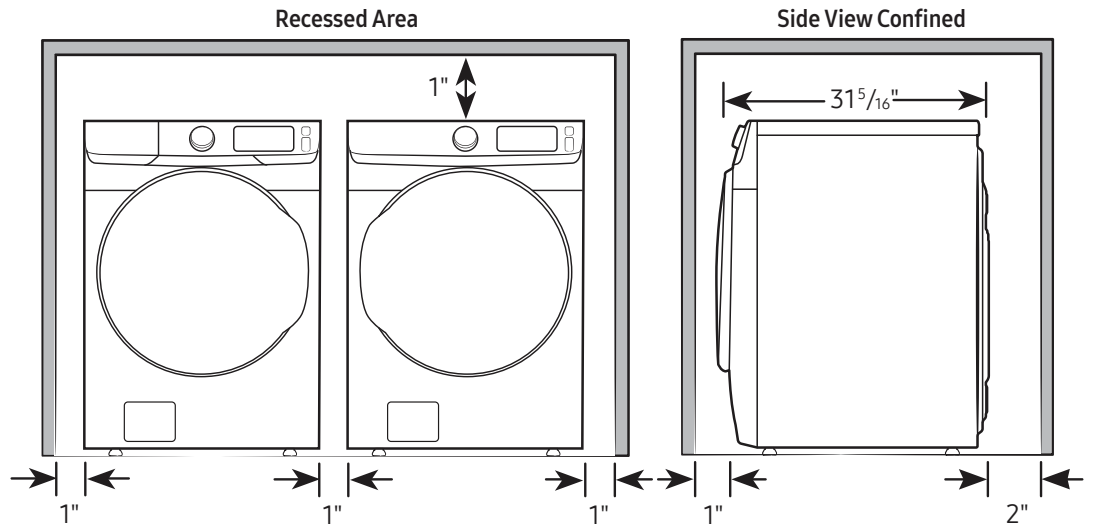

Alcove or closet installation

Minimum clearance for closet and alcove installations:

Connection Dimensions

Back and side view of dryer

LEGEND:

- Cold Water Connection
- Gas Connection

Actual color may vary. Design, specifications, and color availability are subject to change without notice. Non-metric weights and measurements are approximate.