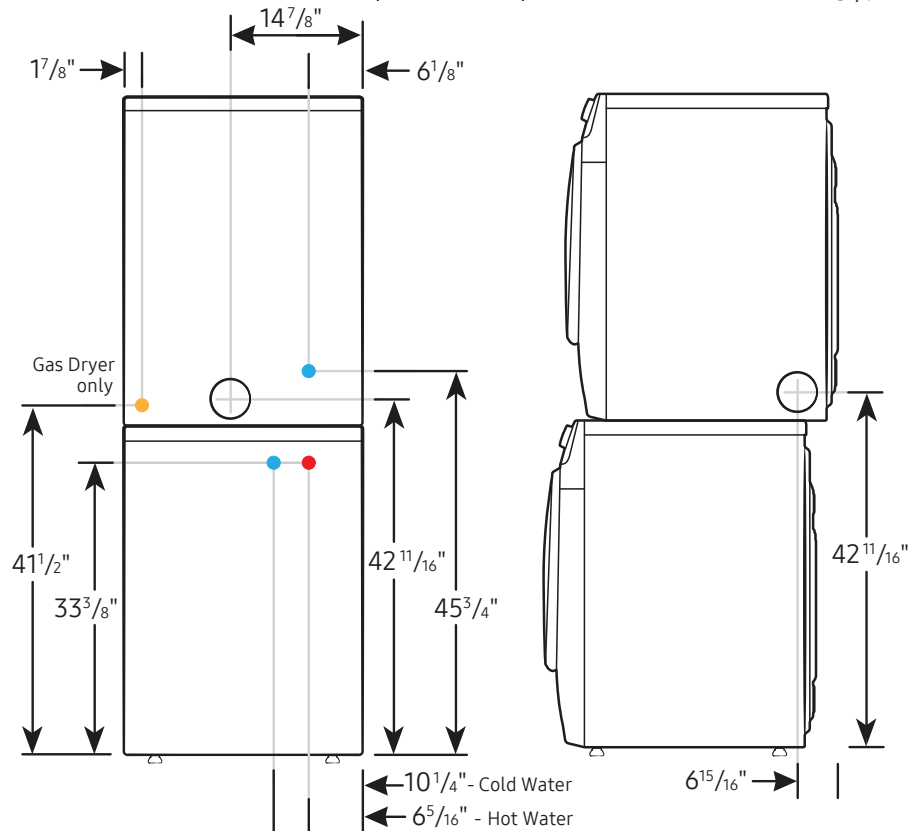

#### Product Dimensions & Weight (WxHxD)

Dimensions: 27" x 38<sup>3</sup>/<sub>4</sub>" x 31<sup>5</sup>/<sub>16</sub>"  
Weight: 119 lbs

Alcove or closet installation

Minimum clearance for closet and alcove installations:

Connection Dimensions

Back and side view of dryer

LEGEND:

- Cold Water Connection
- Gas Connection

Actual color may vary. Design, specifications, and color availability are subject to change without notice. Non-metric weights and measurements are approximate.

7.5 cu. ft. AI Smart Dial Gas Dryer with Super Speed Dry and MultiControl™

**Installation Specifications – Stacked Pair**

Clearances indicated are for stacked pairs. The closet front must have two unobstructed air openings for a combined minimum total area of 72-inch<sup>2</sup>.

**Connection Dimensions**

Back and side views of stacked pair

- LEGEND:**
- Cold Water Connection
  - Hot Water Connection
  - Gas Connection

Actual color may vary. Design, specifications, and color availability are subject to change without notice. Non-metric weights and measurements are approximate.