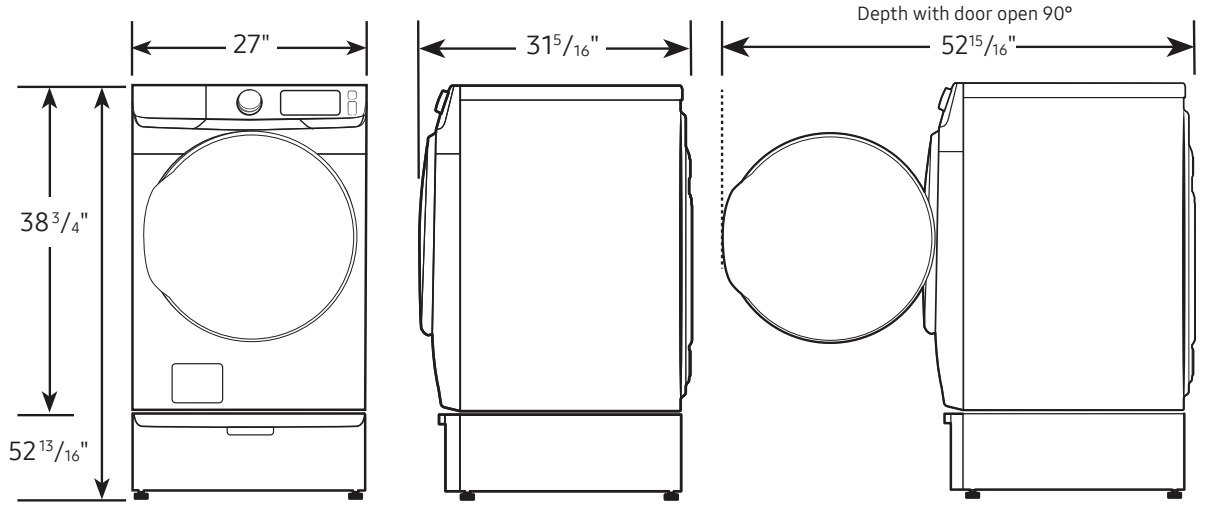

7.5 cu. ft. AI Smart Dial Gas Dryer with Super Speed Dry and MultiControl™

Dimensions

Required dimensions for installation with pedestal: