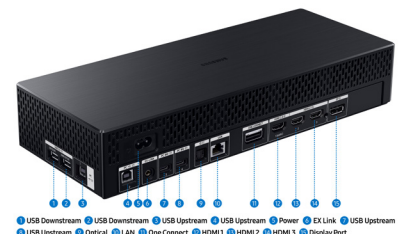

Connectivity