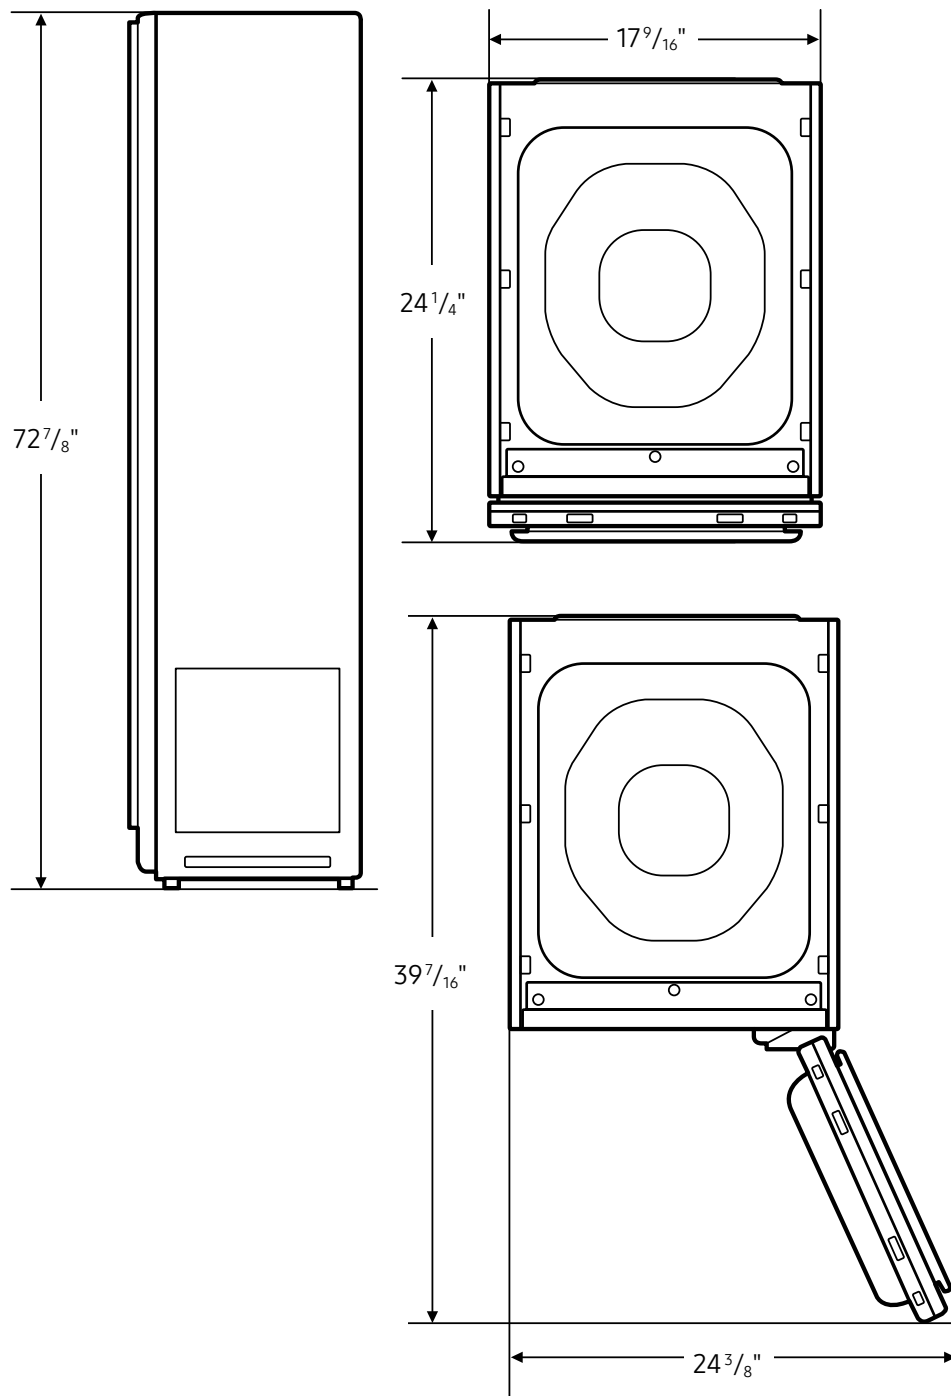

DF60R8200DG

SAMSUNG

Samsung AirDresser

Dimensions

Power Source
120V/60 Hz

Power Consumption
1300W

4 General Cycles:
Normal, Delicates, Quick, Sanitize

3 Dry Cycles:
Sensor Dry, Time Dry, Room Care

9 Special Cycles:
Suit, School Wear, Winter Coat, Wool/Knit, Outdoor, Down Jackets, Fur/Leather, Heavy Duty, Self Clean

6 Download Cycles³:
Denim, Down Dry, Accessories, Babywear, Bedding, Toys

Warranty
One (1) Year Parts and Labor

Product Dimensions & Weight
Dimensions (WxHxD with handle):
17 9/16" x 72 7/8" x 24 1/4"
Dimensions (WxHxD without handle):
17 9/16" x 72 7/8" x 23 9/16"
Weight: 196.2 lbs

Shipping Dimensions & Weight (WxHxD)
Dimensions: 20 7/8" x 76 3/8" x 29 7/8"
Weight: 213.8 lbs

Color	Model #	UPC Code
Dark Black	DF60R8200DG	887276369044

³Available after downloading the cycle from the SmartThings App.

Actual color may vary. Design, specifications, and color availability are subject to change without notice. Non-metric weights and measurements are approximate.

©2020 Samsung Electronics America, Inc., 85 Challenger Road, Ridgefield Park, NJ 07660. Tel: 800-SAMSUNG. samsung.com. Samsung is a registered trademark of Samsung Electronics Co., Ltd.