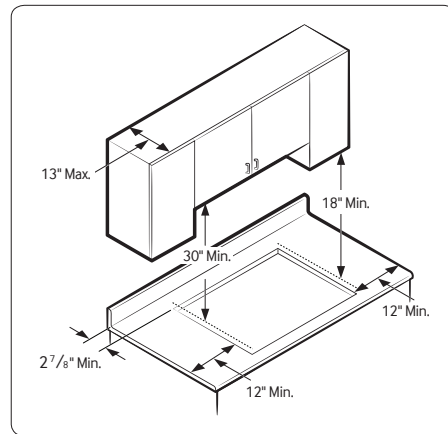

ADA Compliant

30" Gas Cooktop

NA30M9750

Cut-Out Dimensions of Countertop

All horizontal clearances must be maintained for a minimum of 18" above the cooking surface.

Allow 7/16" minimum vertical clearance from the cooktop bottom (or 3 3/16" minimum depth from the countertop) to any combustible surfaces, including the upper edge of a drawer installed below the cooktop.

Maintain the following minimum clearance dimensions.

See built-in oven manual for complete installation instructions.

Total Power (BTU)

59K

Power Source

120V / 60 Hz / 1A

Gas Cooktop (BTU)

- Right Front: 13K
- Left Front: 9.5K
- Right Rear: 5K Simmer
- Left Rear: 9.5K
- Center: 22K (Dual Brass)

Warranty

One (1) Year All Parts and Labor

Product Dimensions & Weight (WxHxD)

Outside (Max) Cooktop Dimensions:
30" x 5 41/72" x 22 1/3"

Cooktop Cut-Out Dimensions:
28 1/2" x 3 1/8" x 19 5/8"

Weight: 75.0 lbs.

Shipping Dimensions & Weight (WxHxD)

Dimensions: 34 11/16" x 10 5/8" x 25 5/8"
Weight: 84.9 lbs.

Color

Stainless Steel

Model

NA30M9750TS

UPC Code

887276238333