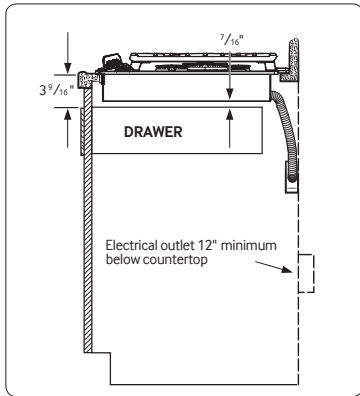

ADA Compliant

30" Gas Cooktop

NA30M9750

Cut-Out Dimensions of Countertop

All horizontal clearances must be maintained for a minimum of 18" above the cooking surface.

Allow 7/16" minimum vertical clearance from the cooktop bottom (or 3 3/16" minimum depth from the countertop) to any combustible surfaces, including the upper edge of a drawer installed below the cooktop.

Maintain the following minimum clearance dimensions.

See built-in oven manual for complete installation instructions.

Total Power (BTU)

59K

Power Source

120V / 60 Hz / 1A

Gas Cooktop (BTU)

- Right Front: 13K
- Left Front: 9.5K
- Right Rear: 5K Simmer
- Left Rear: 9.5K
- Center: 22K (Dual Brass)

Warranty

One (1) Year All Parts and Labor

Product Dimensions & Weight (WxHxD)

Outside (Max) Cooktop Dimensions:
30" x 5 41/72" x 22 1/3"

Cooktop Cut-Out Dimensions:
28 1/2" x 3 1/8" x 19 5/8"

Weight: 75.0 lbs.

Shipping Dimensions & Weight (WxHxD)

Dimensions: 34 11/16" x 10 5/8" x 25 5/8"
Weight: 84.9 lbs.

Color

Stainless Steel

Model

NA30M9750TS

UPC Code

887276238333