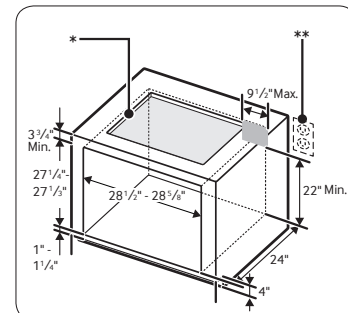

ADA Compliant

30" Gas Cooktop

NA30M9750

Cut-Out Dimensions of Countertop

All horizontal clearances must be maintained for a minimum of 18" above the cooking surface.

Allow 7/16" minimum vertical clearance from the cooktop bottom (or 3 3/16" minimum depth from the countertop) to any combustible surfaces, including the upper edge of a drawer installed below the cooktop.

Warranty

One (1) Year All Parts and Labor

Product Dimensions & Weight (WxHxD)

Outside (Max) Cooktop Dimensions:
30" x 5 41/72" x 22 1/3"

Cooktop Cut-Out Dimensions:
28 1/2" x 3 1/8" x 19 5/8"

Weight: 75.0 lbs.

Shipping Dimensions & Weight (WxHxD)

Dimensions: 34 11/16" x 10 5/8" x 25 5/8"
Weight: 84.9 lbs.

Color

Stainless Steel

Model

NA30M9750TS

UPC Code

887276238333

Matte Black

Stainless Steel

NA30M9750TM

887276238326

Cooktop Dimensions

Installing Your Cooktop

Can be installed over a single oven.

- * See built-in oven installation for complete installation instructions. See label on top of approved built-in oven models.
- ** Refer to installation manual of oven.