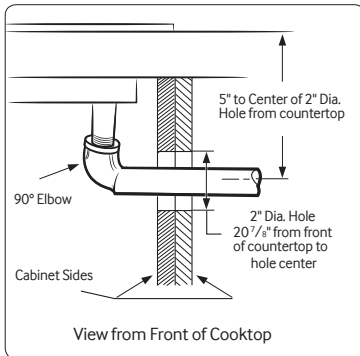

ADA Compliant

30" Gas Cooktop

NA30M9750

Cut-Out Dimensions of Countertop

All horizontal clearances must be maintained for a minimum of 18" above the cooking surface.

Allow 7/16" minimum vertical clearance from the cooktop bottom (or 3 3/16" minimum depth from the countertop) to any combustible surfaces, including the upper edge of a drawer installed below the cooktop.

Maintain the following minimum clearance dimensions.

See built-in oven manual for complete installation instructions.

Total Power (BTU)

59K

Power Source

120V / 60 Hz / 1A

Gas Cooktop (BTU)

- Right Front: 13K
- Left Front: 9.5K
- Right Rear: 5K Simmer
- Left Rear: 9.5K
- Center: 22K (Dual Brass)

Warranty

One (1) Year All Parts and Labor

Product Dimensions & Weight (WxHxD)

Outside (Max) Cooktop Dimensions:
30" x 5 41/72" x 22 1/3"

Cooktop Cut-Out Dimensions:
28 1/2" x 3 1/8" x 19 5/8"

Weight: 75.0 lbs.

Shipping Dimensions & Weight (WxHxD)

Dimensions: 34 11/16" x 10 5/8" x 25 5/8"
Weight: 84.9 lbs.

Color

Stainless Steel

Model

NA30M9750TS

UPC Code

887276238333