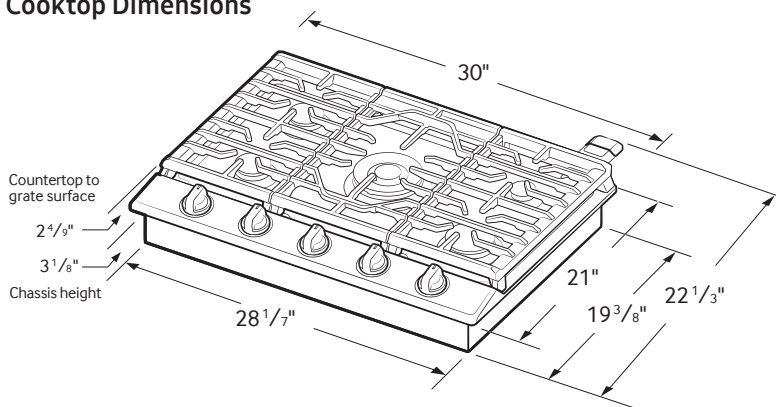

Warranty

One (1) Year All Parts and Labor

Product Dimensions & Weight (WxHxD)

Outside (Max) Cooktop Dimensions:
30" x 5 41/72" x 22 1/3"

Cooktop Cut-Out Dimensions:
28 1/2" x 3 1/8" x 19 5/8"

Weight: 75.0 lbs.

Shipping Dimensions & Weight (WxHxD)

Dimensions: 34 11/16" x 10 5/8" x 25 5/8"
Weight: 84.9 lbs.

Color

Stainless Steel

Model

NA30M9750TS

UPC Code

887276238333

Matte Black

Stainless Steel

NA30M9750TM

887276238326

Cooktop Dimensions

Installing Your Cooktop

Can be installed over a single oven.

- * See built-in oven installation for complete installation instructions. See label on top of approved built-in oven models.
- ** Refer to installation manual of oven.