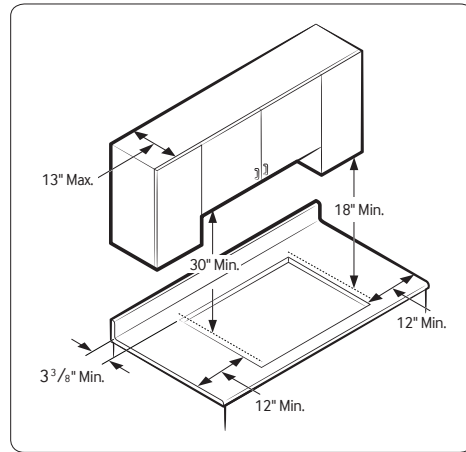

See built-in oven installation for complete installation instructions.

Total Power (BTU)

59K

Power Source

120V / 60 Hz / 20A

Gas Cooktop (BTU)

- Right Front: 13K
- Left Front: 9.5K
- Right Rear: 5K Simmer
- Left Rear: 9.5K
- Center: 22K (True Dual)

Warranty

One (1) Year All Parts and Labor

Product Dimensions & Weight (WxHxD)

Outside (Max) Cooktop Dimensions:

36" x $5\frac{41}{72}$ " x $22\frac{1}{3}$ "

Cooktop Cut-Out Dimensions:

$33\frac{7}{8}$ " x $3\frac{1}{8}$ " x $19\frac{1}{8}$ "

Weight: 31.3 lbs. (31.7 lbs. Black Stainless Steel)

Shipping Dimensions & Weight (WxHxD)

Dimensions:

$40\frac{9}{16}$ " x $10\frac{5}{8}$ " x $25\frac{5}{8}$ "

Weight: 94.4 lbs. (94.8 lbs. Black Stainless Steel)

Color

Stainless Steel

Black Stainless Steel

Model

NA36K7550TS

NA36K7550TG

UPC Code

887276183572

887276183503