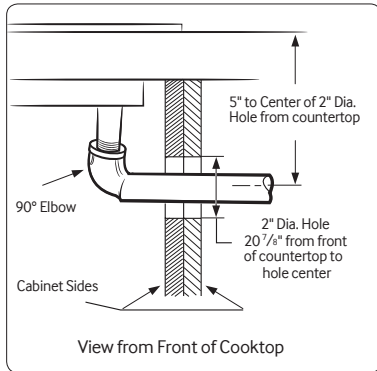

See built-in oven installation for complete installation instructions.

Total Power (BTU)

59K

Power Source

120V / 60 Hz / 20A

Gas Cooktop (BTU)

- Right Front: 13K
- Left Front: 9.5K
- Right Rear: 5K Simmer
- Left Rear: 9.5K
- Center: 22K (True Dual)

Warranty

One (1) Year All Parts and Labor

Product Dimensions & Weight (WxHxD)

Outside (Max) Cooktop Dimensions:

36" x $5\frac{41}{72}$ " x $22\frac{1}{3}$ "

Cooktop Cut-Out Dimensions:

$33\frac{7}{8}$ " x $3\frac{1}{8}$ " x $19\frac{1}{8}$ "

Weight: 31.3 lbs. (31.7 lbs. Black Stainless Steel)

Shipping Dimensions & Weight (WxHxD)

Dimensions:

$40\frac{9}{16}$ " x $10\frac{5}{8}$ " x $25\frac{5}{8}$ "

Weight: 94.4 lbs. (94.8 lbs. Black Stainless Steel)

Color

Stainless Steel

Black Stainless Steel

Model

NA36K7550TS

NA36K7550TG

UPC Code

887276183572

887276183503