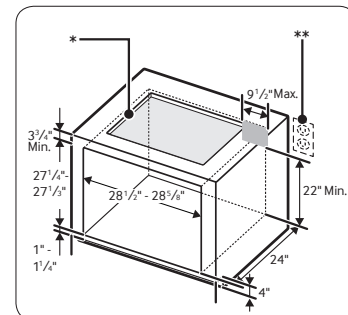

Warranty

One (1) Year All Parts and Labor

Product Dimensions & Weight (WxHxD)

Outside (Max) Cooktop Dimensions:

36" x 5 41/72" x 22 1/3"

Cooktop Cut-Out Dimensions:

33 7/8" x 3 1/8" x 19 1/8"

Weight: 84.7 lbs.

Shipping Dimensions & Weight (WxHxD)

Dimensions: 40 9/16" x 10 5/8" x 25 5/8"

Weight: 95.9 lbs.

Color

Stainless Steel

Model

NA36M9750TS

UPC Code

887276238357

Matte Black

Stainless Steel

NA36M9750TM

887276238340

Cooktop Dimensions

Installing Your Cooktop

Can be installed over a single oven.