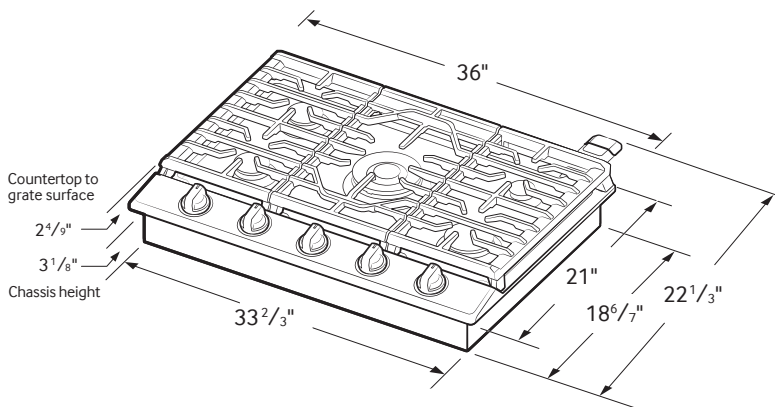

Warranty

One (1) Year All Parts and Labor

Product Dimensions & Weight (WxHxD)

Outside (Max) Cooktop Dimensions:

36" x 5 41/72" x 22 1/3"

Cooktop Cut-Out Dimensions:

33 7/8" x 3 1/8" x 19 1/8"

Weight: 84.7 lbs.

Shipping Dimensions & Weight (WxHxD)

Dimensions: 40 9/16" x 10 5/8" x 25 5/8"

Weight: 95.9 lbs.

Color

Stainless Steel

Model

NA36M9750TS

UPC Code

887276238357

Matte Black

Stainless Steel

NA36M9750TM

887276238340

Cooktop Dimensions

Installing Your Cooktop

Can be installed over a single oven.