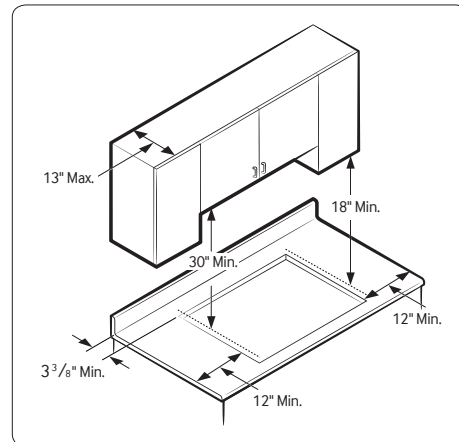

ADA Compliant

36" Gas Cooktop

NA36M9750

Cut-Out Dimensions of Countertop

All horizontal clearances must be maintained for a minimum of 18" above the cooking surface.

Allow 7/16" minimum vertical clearance from the cooktop bottom (or 3 7/16" minimum depth from the countertop) to any combustible surfaces, including the upper edge of a drawer installed below the cooktop.

Maintain the following minimum clearance dimensions.

See built-in oven manual for complete installation instructions.

Total Power (BTU)

59K

Power Source

120V / 60 Hz / 1A

Gas Cooktop (BTU)

- Right Front: 13K
- Left Front: 9.5K
- Right Rear: 5K Simmer
- Left Rear: 9.5K
- Center: 22K (Dual Brass)

Warranty

One (1) Year All Parts and Labor

Product Dimensions & Weight (WxHxD)

Outside (Max) Cooktop Dimensions:

36" x 5 41/72" x 22 1/3"

Cooktop Cut-Out Dimensions:

33 7/8" x 3 1/8" x 19 1/8"

Weight: 84.7 lbs.

Shipping Dimensions & Weight (WxHxD)

Dimensions: 40 9/16" x 10 5/8" x 25 5/8"

Weight: 95.9 lbs.

Color

Stainless Steel

Model

NA36M9750TS

UPC Code