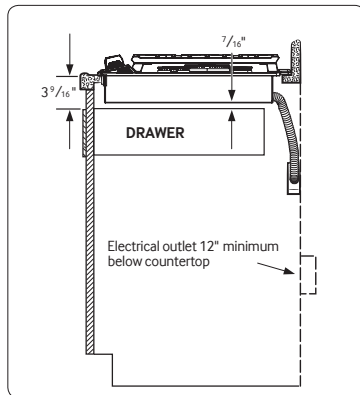

ADA Compliant

36" Gas Cooktop

NA36M9750

Cut-Out Dimensions of Countertop

All horizontal clearances must be maintained for a minimum of 18" above the cooking surface.

Allow 7/16" minimum vertical clearance from the cooktop bottom (or 3 7/16" minimum depth from the countertop) to any combustible surfaces, including the upper edge of a drawer installed below the cooktop.

Maintain the following minimum clearance dimensions.

See built-in oven manual for complete installation instructions.

Total Power (BTU)

59K

Power Source

120V / 60 Hz / 1A

Gas Cooktop (BTU)

- Right Front: 13K
- Left Front: 9.5K
- Right Rear: 5K Simmer
- Left Rear: 9.5K
- Center: 22K (Dual Brass)

Warranty

One (1) Year All Parts and Labor

Product Dimensions & Weight (WxHxD)

Outside (Max) Cooktop Dimensions:

36" x 5 41/72" x 22 1/3"

Cooktop Cut-Out Dimensions:

33 7/8" x 3 1/8" x 19 1/8"

Weight: 84.7 lbs.

Shipping Dimensions & Weight (WxHxD)

Dimensions: 40 9/16" x 10 5/8" x 25 5/8"

Weight: 95.9 lbs.

Color

Stainless Steel

Model

NA36M9750TS

UPC Code