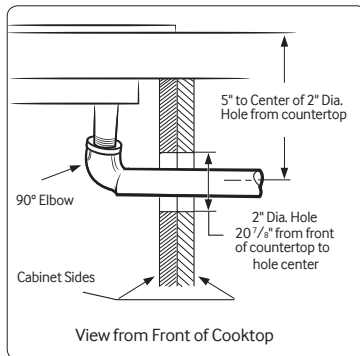

ADA Compliant

36" Gas Cooktop

NA36M9750

Cut-Out Dimensions of Countertop

All horizontal clearances must be maintained for a minimum of 18" above the cooking surface.

Allow 7/16" minimum vertical clearance from the cooktop bottom (or 3 7/16" minimum depth from the countertop) to any combustible surfaces, including the upper edge of a drawer installed below the cooktop.

Maintain the following minimum clearance dimensions.

See built-in oven manual for complete installation instructions.

Total Power (BTU)

59K

Power Source

120V / 60 Hz / 1A

Gas Cooktop (BTU)

- Right Front: 13K
- Left Front: 9.5K
- Right Rear: 5K Simmer
- Left Rear: 9.5K
- Center: 22K (Dual Brass)

Warranty

One (1) Year All Parts and Labor

Product Dimensions & Weight (WxHxD)

Outside (Max) Cooktop Dimensions:

36" x 5 41/72" x 22 1/3"

Cooktop Cut-Out Dimensions:

33 7/8" x 3 1/8" x 19 1/8"

Weight: 84.7 lbs.

Shipping Dimensions & Weight (WxHxD)

Dimensions: 40 9/16" x 10 5/8" x 25 5/8"

Weight: 95.9 lbs.

Color

Stainless Steel

Model

NA36M9750TS

UPC Code