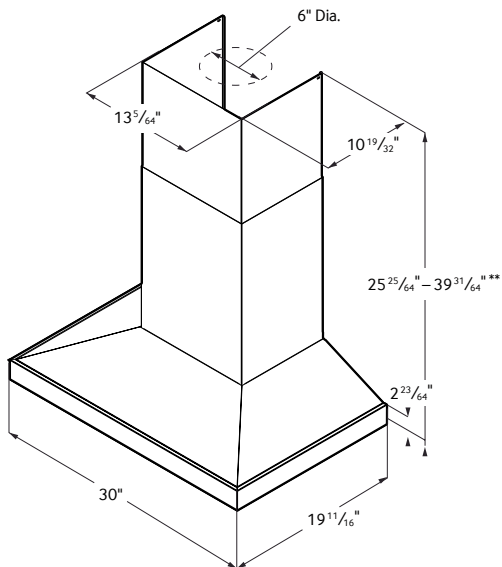

Warranty

One (1) Year All Parts and Labor

Product Dimensions & Weight (WxHxD)

Outside (Max) Hood Dimensions:

30" x 25²⁵/₆₄" x 19¹¹/₁₆"

Weight: 44.1 lbs.

Shipping Dimensions & Weight (WxHxD)

Dimensions:

34¹/₄" x 26¹/₂" x 18¹/₁₆"

Weight: 56.7 lbs.

Dimensions and Clearance

**For Vented Installation

Color

Stainless Steel

Model

NK30K7000WS