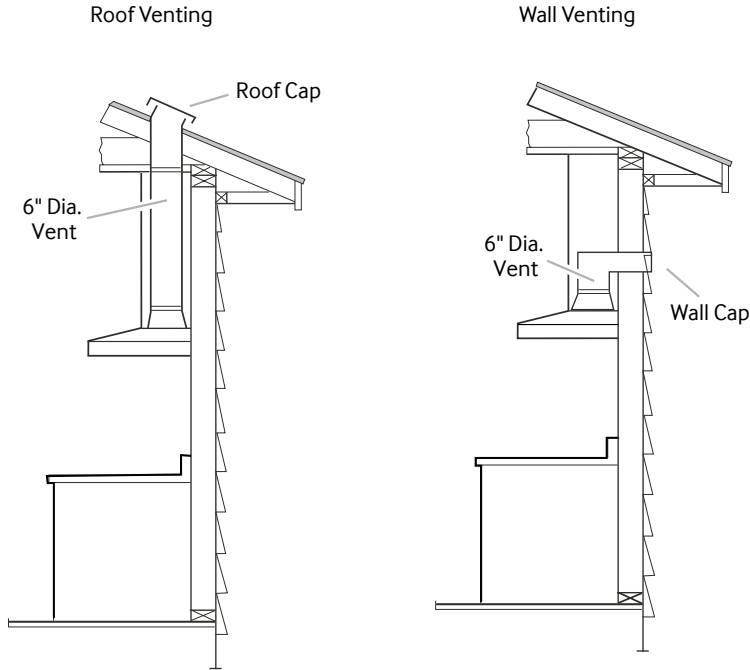

NK36K7000WS

36" Range Hood

Venting Methods

Total Power

220W

Power Source

120V / 60 Hz / 15A

Range Hood

- 36" Stainless Steel Chimney Hood
- Vent Fan: 600 CFM
- Front-Centered, Touch Control
- 4 Fan Speeds: 3 Step, 1 Booster
- 74 dBA Noise Level
- Hood Connectivity Control
- Bluetooth On/Off Control
- Mobile Monitoring: Fan Speed, Lighting On/Off, Power Control
- Removable Baffle Filter
- LED Lighting

Warranty

One (1) Year All Parts and Labor

Product Dimensions & Weight (WxHxD)

Outside (Max) Hood Dimensions:

36" x 25²⁵/₆₄" x 19¹¹/₁₆"

Weight: 48.5 lbs.

Shipping Dimensions & Weight (WxHxD)

Dimensions:

40³/₁₆" x 26¹/₂" x 18¹/₁₆"

Weight: 60.4 lbs.