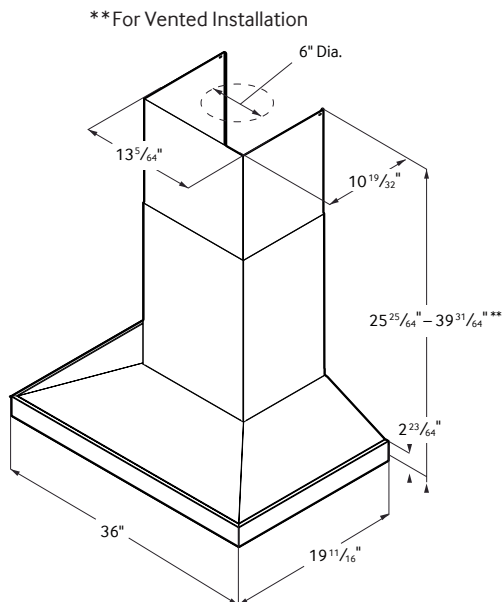

Warranty

One (1) Year All Parts and Labor

Product Dimensions & Weight (WxHxD)

Outside (Max) Hood Dimensions:

36" x 25²⁵/₆₄" x 19¹¹/₁₆"

Weight: 48.5 lbs.

Shipping Dimensions & Weight (WxHxD)

Dimensions:

40³/₁₆" x 26¹/₂" x 18¹/₁₆"

Weight: 60.4 lbs.

Dimensions and Clearance

Color

Stainless Steel

Model

NK36K7000WS

UPC Code