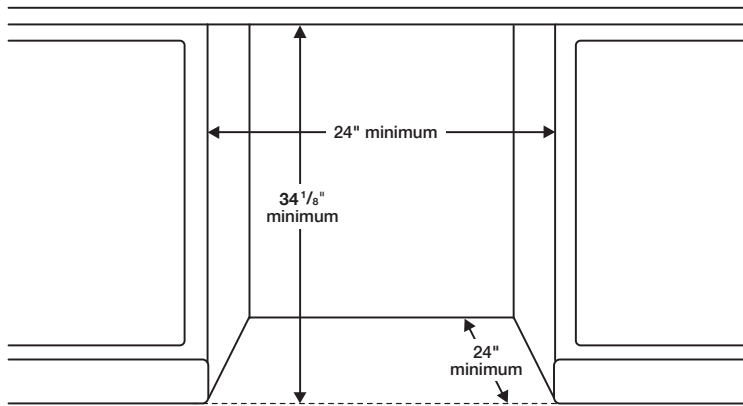

DW80N3030US

SAMSUNG

Samsung Dishwasher

Installation Specifications

Features

- 4 Wash Cycles: Auto, Normal, Heavy, Express 60
- 5 Options: Hi-Temp Wash, Sanitize (Anti-Bacterial-NSF), Delay Start, Control Lock, Heated Dry

Convenience

- Child Lock
- Digital Water Leakage Sensor
- Height-Adjustable Upper Rack
- Upper Rack: 2 Cup Shelves
- Silverware Basket

Warranty

One (1) Year All Parts and Labor
Five (5) Year Limited on Printed Circuit Board

Product Dimensions & Weight (WxHxD)

Dimensions: 23³/₄" x 33³/₄" x 24⁵/₈"

Weight: 66.1 lbs.

Shipping Dimensions & Weight (WxHxD)

Dimensions: 26¹/₂" x 35" x 29¹/₂"

Weight: 81.6 lbs.