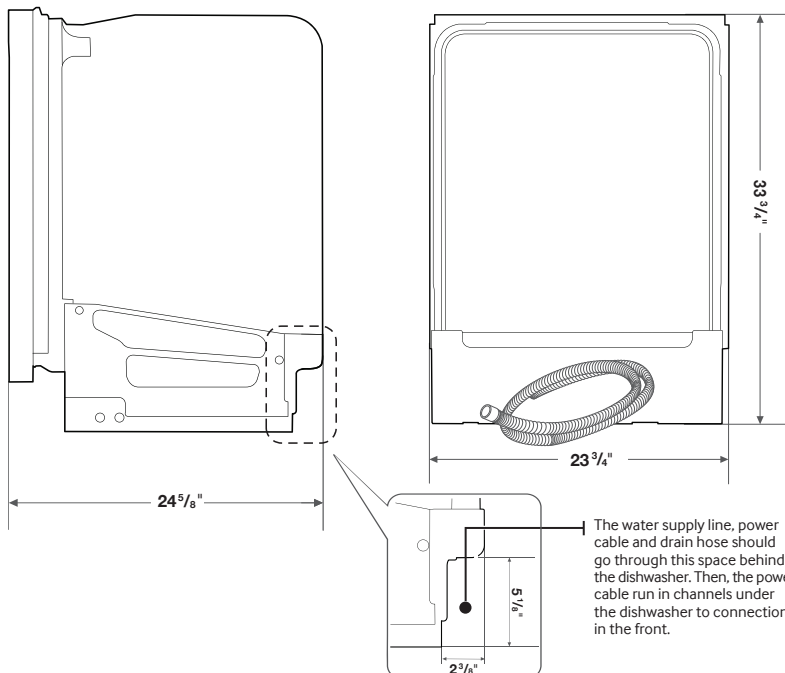

Warranty

One (1) Year All Parts and Labor
Five (5) Year Limited on Printed Circuit Board

Product Dimensions & Weight (WxHxD)

Dimensions: 23³/₄" x 33³/₄" x 24⁵/₈"

Weight: 66.1 lbs.

Shipping Dimensions & Weight (WxHxD)

Dimensions: 26¹/₂" x 35" x 29¹/₂"

Weight: 81.6 lbs.

Dimensions

Side View

Rear View

Color

Stainless Steel

Model