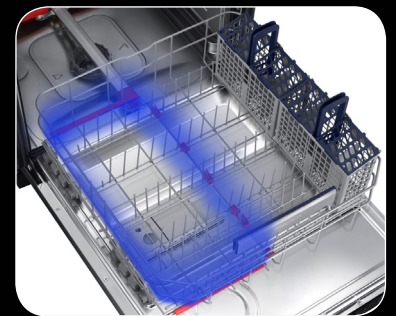

Samsung Panel-Ready WaterWall™ Dishwasher

DW60M9990AP

Custom panel and handle not included.

Panel ready design, seamlessly blends in with existing cabinetry.

AutoRelease™ Door automatically opens the door at the end of a cycle to circulate air and accelerate drying time.

WaterWall™ cleaning system delivers corner to corner coverage, so that even your dirtiest will come clean

WaterWall™ Linear Wash System

Zone Booster™

Features

- Panel-Ready Design
- Third Rack
- Quiet Operation: 44 dBA
- 7 Wash Cycles (Including Chef Cycle)
- 7 Options
- Express Cycle: 60 Minutes
- One-Touch Adjustable Racking System
- 14 Place Settings
- Digital Water Leakage Sensor

- 7 Wash Cycles: Auto, Normal, Heavy, Delicate, Express 60, Self Clean, Chef
- 7 Options: Half-Load Wash (Lower Rack), Zone Booster™ (Left), Speed Booster, Hi-Temp Wash, Sanitize (Anti-bacterial—NSF®-Certified Sanitize Cycle), Delay Start, Control Lock
- AutoRelease™ Door
- Hidden Heat Element
- Stainless Steel Interior Tub