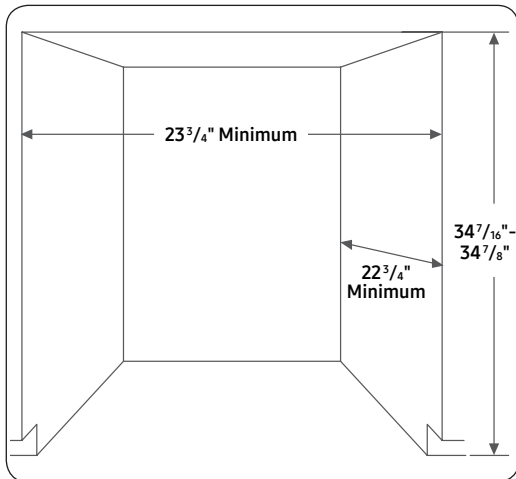

Samsung Panel-Ready WaterWall™ Dishwasher

DW60M9990AP

Installation Specifications