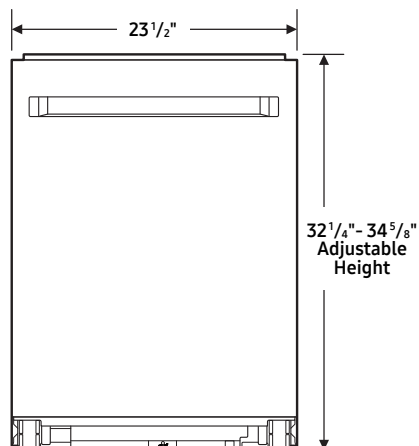

Dimensions

Features

- 7 Wash Cycles: Auto, Normal, Heavy, Delicate, Express 60, Self Clean, Chef
- 7 Options: Half-Load Wash (Lower Rack), Zone Booster™ (Left), Speed Booster, Hi-Temp Wash, Sanitize (Anti-bacterial—NSF®-Certified Sanitize Cycle), Delay Start, Control Lock
- AutoRelease™ Door
- Hidden Heat Element
- Stainless Steel Interior Tub

Convenience

- Child Lock
- Digital Water Leakage Sensor
- One-Touch Adjustable Racking System
- Silverware Basket
- Upper Rack: 2 Cup Shelves, 2 Adjustable Tines
- Lower Rack: Fold-Down Tines

Warranty

One (1) Year All Parts and Labor
Five (5) Year Limited on Printed Circuit Board and Interior Nylon Racks
Lifetime Limited Warranty on Stainless Steel Door Liner and Tub for Leakage

Product Dimensions & Weight (WxHxD)

Dimensions: 23 1/2" x 32 1/4" - 34 5/8" x 21 7/8"

Weight: 95 lbs.

Shipping Dimensions & Weight (WxHxD)

Dimensions: 26 3/4" x 34 3/4" x 26"

Weight: 101 lbs.

Color

Panel Ready

Model

DW60M9990AP

UPC Code

887276238081

Custom Cabinet Door Dimensions (WxH)	Net Width	23 25/64
	Net Height (minimum)	26 3/8"
	Net Height (maximum)	28 11/32" (29 17/32" when the thickness of the door is less than 5/8")