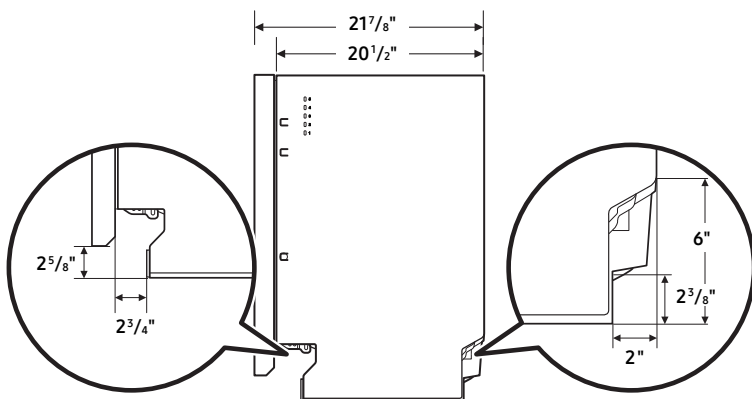

Dimensions

Features

- 7 Wash Cycles: Auto, Normal, Heavy, Delicate, Express 60, Self Clean, Chef
- 7 Options: Half-Load Wash (Lower Rack), Zone Booster™ (Left), Speed Booster, Hi-Temp Wash, Sanitize (Anti-bacterial—NSF®-Certified Sanitize Cycle), Delay Start, Control Lock
- AutoRelease™ Door
- Hidden Heat Element
- Stainless Steel Interior Tub

Convenience

- Child Lock
- Digital Water Leakage Sensor
- One-Touch Adjustable Racking System
- Silverware Basket
- Upper Rack: 2 Cup Shelves, 2 Adjustable Tines
- Lower Rack: Fold-Down Tines

Warranty

One (1) Year All Parts and Labor
Five (5) Year Limited on Printed Circuit Board and Interior Nylon Racks
Lifetime Limited Warranty on Stainless Steel Door Liner and Tub for Leakage

Product Dimensions & Weight (WxHxD)

Dimensions: 23 1/2" x 32 1/4" - 34 5/8" x 21 7/8"

Weight: 95 lbs.

Shipping Dimensions & Weight (WxHxD)

Dimensions: 26 3/4" x 34 3/4" x 26"

Weight: 101 lbs.

Color

Panel Ready

Model

DW60M9990AP

UPC Code

887276238081

Custom Cabinet Door Dimensions (WxH)	Net Width	23 25/64
	Net Height (minimum)	26 3/8"
	Net Height (maximum)	28 11/32" (29 17/32" when the thickness of the door is less than 5/8")