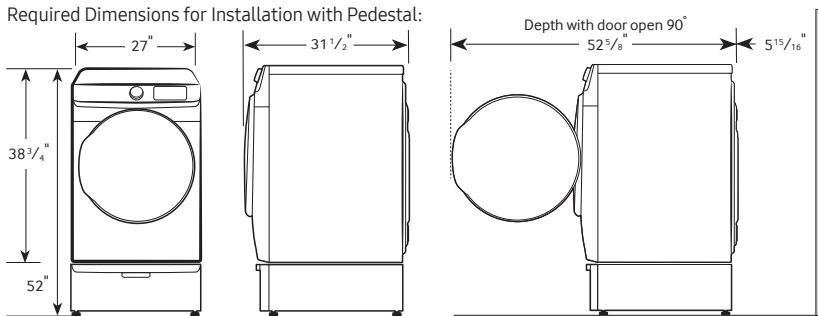

²ADA Compliant when using 27" wide riser (WE272NV, WE272NW, WE272NC).

DVE45T6000P

SAMSUNG

Samsung 7.5 cu. ft. Electric Dryer with Sensor Dry

Installation Specifications

If the washer and dryer are installed together or the dryer alone, the closet front must have two unobstructed air openings for a combined minimum total area of 72-inch² (see stacked build below). Your washer alone does not require a specific air opening.

1. Alcove or closet installation

Minimum Clearances for Closet and Alcove Installations:

2. With stacked washer and dryer

Dimensions

Required Dimensions for Installation with Pedestal:

Actual color may vary. Design, specifications, and color availability are subject to change without notice. Non-metric weights and measurements are approximate.