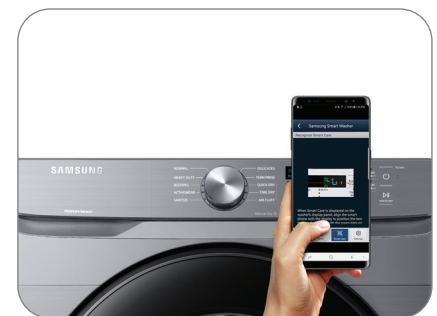

DVE45T6000P

SAMSUNG

Samsung 7.5 cu. ft. Electric Dryer with Sensor Dry

Signature Features

Sensor Dry

- Helps prevent over drying for optimal fabric care.

7.5 cu. ft. Large Capacity

- Fewer loads, less time in the laundry room, and more time doing the things you love.

10 Preset Drying Cycles

- More cycles to cover almost every drying need for your active family.

Available Colors

Sensor Dry

Smart Care

Features

- Sensor Dry
- 7.5 cu. ft. Large Capacity
- Smart Care¹
- Interior Drum Light
- Reversible Door
- 10 Preset Drying Cycles
- 9 Additional Drying Options
- 5 Temperature Levels
- 4-Way Venting
- LED Display: Ice Blue