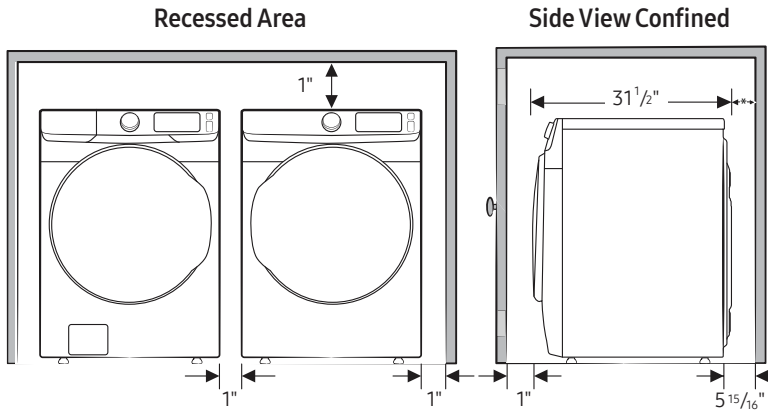

DVE45T6000P

SAMSUNG

Samsung 7.5 cu. ft. Electric Dryer with Sensor Dry

Installation Specifications

If the washer and dryer are installed together or the dryer alone, the closet front must have two unobstructed air openings for a combined minimum total area of 72-inch² (see stacked build below). Your washer alone does not require a specific air opening.

1. Alcove or closet installation

Minimum Clearances for Closet and Alcove Installations: