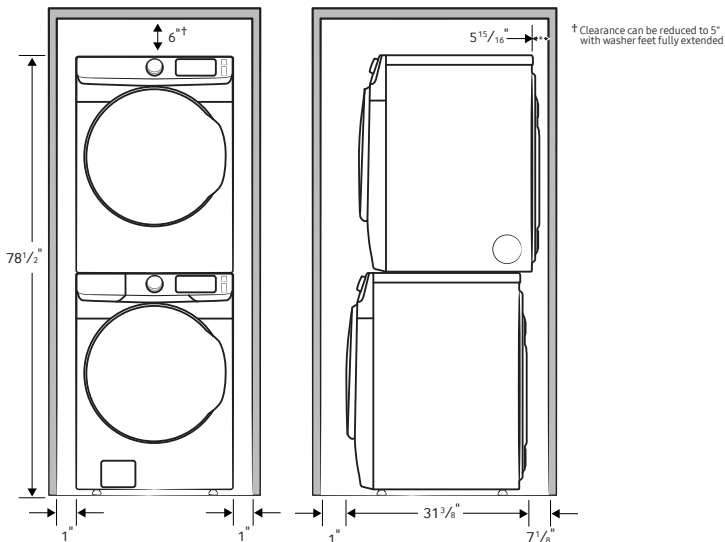

2. With stacked washer and dryer