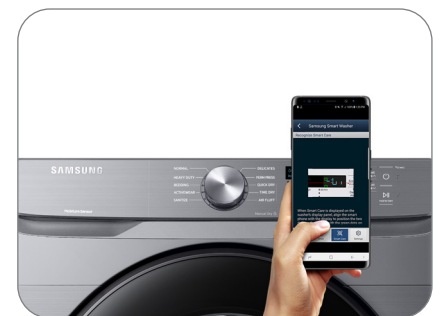

Smart Care

Features

- Sensor Dry
- 7.5 cu. ft. Large Capacity
- Smart Care¹
- Interior Drum Light
- Reversible Door
- 10 Preset Drying Cycles
- 9 Additional Drying Options
- 5 Temperature Levels
- 3-Way Venting
- LED Display: Ice Blue

Convenience

- Child Lock
- Lint Filter Indicator

ADA Compliant²

Electrical Requirements

- 120 V / 60 Hz
- 15 Amps

¹Requires Samsung Smart Washer/Dryer App. The Samsung Smart Washer/Dryer App supports Android OS 2.3.6 or later and iOS 3 or later for iPhone models. Samsung Smart Washer/Dryer App available in App Store and Play Store.

²ADA Compliant when using 27" wide riser (WE272NV, WE272NW, WE272NC).