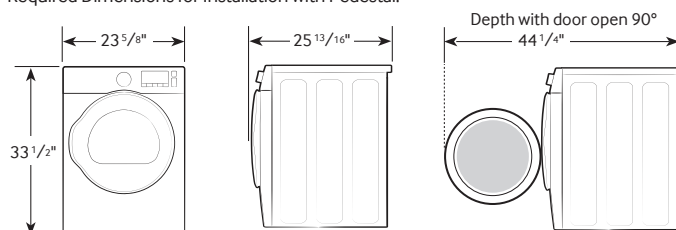

Dimensions

Required Dimensions for Installation with Pedestal:

4-Way Venting

12 Preset Dry Cycles:

Normal, Heavy Duty, Towels, Permanent Press, Active Wear, Delicates, Wool, Sanitize, Time Dry, Air Fluff, Quick Dry, Wrinkle Release

8 Options:

Mixed Load Bell, Wrinkle Prevent, My Cycle, Adjust Time, Sound, Child Lock, Smart Care, Drum Light

5 Temperature Settings:

High, Medium, Medium Low, Low, Extra Low

5 Dry Levels:

Very Dry, More Dry, Normal Dry, Less Dry, Damp Dry

Warranty

One (1) Year Parts and Labor

Product Dimensions & Weight (WxHxD)

Dimensions: 23⁵/₈" x 33¹/₂" x 25¹³/₁₆"

Weight: 88 lbs

Shipping Dimensions & Weight (WxHxD)

Dimensions: 26¹/₄" x 35" x 27¹/₂"

Weight: 93 lbs

Electric

White

Model

DV22K6800EW

UPC Code

887276124537

Matching Washer

White

WW22K6800AW

887276126876

Optional Stacking Kit

Sold separately SK-DH

887276151052

Optional Side Vent Kit

Sold separately DV-2A/XAA

887276146416