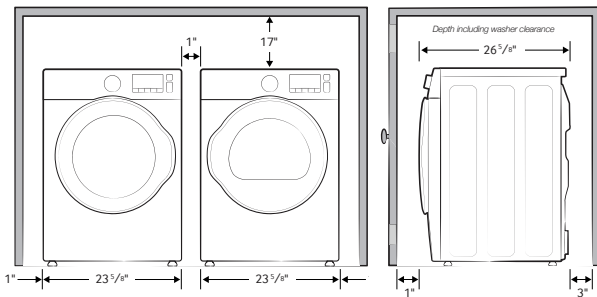

DV22K6800EW

SAMSUNG

Samsung 24" Front-Load Electric Dryer

4.0 cu. ft. Capacity DOE

Installation Specifications

If the washer and dryer are installed together or the dryer alone, the closet front must have two unobstructed air openings for a combined minimum total area of 72-inch² (see stacked build below). Your washer alone does not require a specific air opening.

1. Alcove or closet installation

Minimum Clearance for Closet and Alcove Installations: