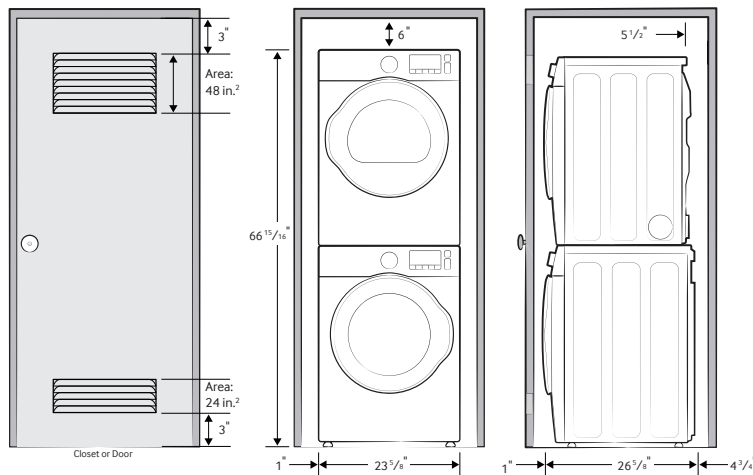

2. With stacked washer and dryer