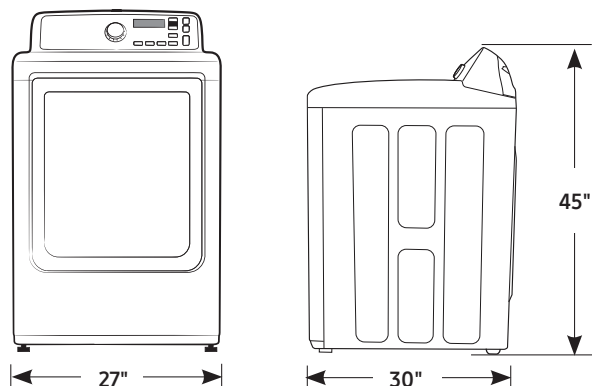

Dimensions

Actual color may vary. Design, specifications, and color availability are subject to change without notice. Non-metric weights and measurements are approximate.

©2018 Samsung Electronics America, Inc. 85 Challenger Road, Ridgefield Park, NJ 07660. Tel: 800-SAMSUNG. samsung.com. Samsung is a registered trademark of Samsung Electronics Co., Ltd.