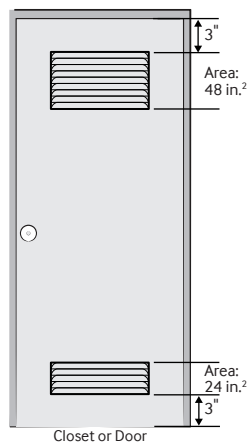

Convenience

- Child Lock
- Filter Check Indicator

DVG50M7450W

SAMSUNG

Samsung Gas Dryer

7.4 cu. ft. Capacity DOE

Installation Specifications

Alcove or closet installation

Minimum clearances for closets and alcoves:

Sides – 1"
Top – 21"
Rear – 6"
Closet Front – 2"

If the washer and dryer are installed together, the closet front must have at least a 72-inch² unobstructed air opening. Your washer alone does not require a specific air opening.

2 Sound Level Settings:

On/Off

Warranty

One (1) Year Parts and Labor

Product Dimensions & Weight (WxHxD)

Dimensions: 27" x 45" x 30"

Weight: 121.3 lbs

Shipping Dimensions & Weight (WxHxD)

Dimensions: 29⁹/₁₆" x 47³/₄" x 31³/₁₆"

Weight: 130.1 lbs

Gas	Model #	UPC Code
White	DVG50M7450W	887276197012

Electric	Model #	UPC Code
White	DVE50M7450W	887276196978

Matching Washer	Model #	UPC Code
White	WA50M7450AW	887276196411