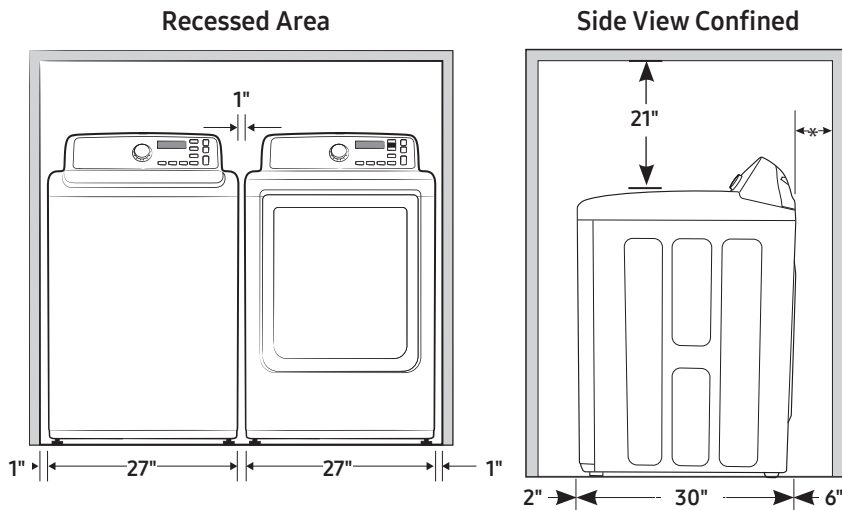

Convenience

- Child Lock
- Filter Check Indicator

DVG50M7450W

SAMSUNG

Samsung Gas Dryer

7.4 cu. ft. Capacity DOE

Installation Specifications

Alcove or closet installation

2 Sound Level Settings:

On/Off

Warranty

One (1) Year Parts and Labor

Product Dimensions & Weight (WxHxD)

Dimensions: 27" x 45" x 30"

Weight: 121.3 lbs

Shipping Dimensions & Weight (WxHxD)