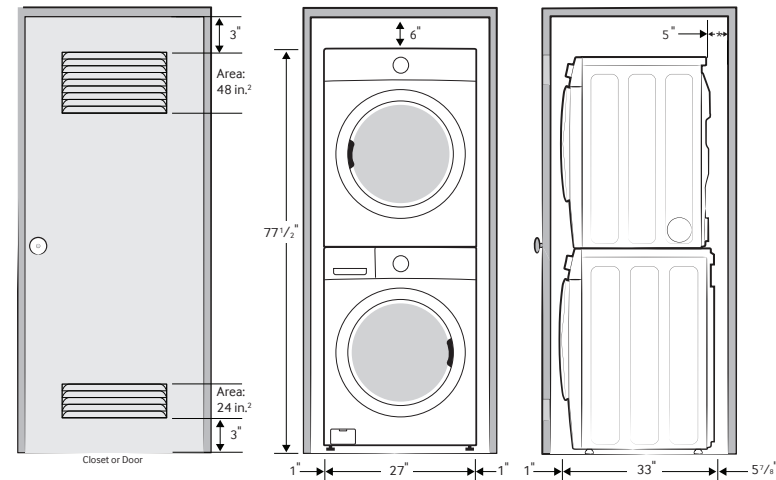

2. With stacked washer and dryer

4-Way Venting

9 Preset Dry Cycles:

Normal, Heavy Duty, Permanent Press, Bedding, Delicates, Time Dry, Air Fluff, Quick Dry, Wrinkle Release

10 Options:

Mixed Load Bell, Wrinkle Prevent, Small Load Care, My Cycle, Adjust Time (Up), Adjust Time (Down), Sound, Child Lock, Smart Care, Drum Light

4 Temperature Settings:

High, Medium, Low, Extra Low

4 Dry Levels:

Very Dry, More Dry, Normal Dry, Damp Dry

Warranty

One (1) Year Parts and Labor

Product Dimensions & Weight (WxHxD)

Dimensions: 27" x 38³/₄" x 32⁷/₁₆"

Weight: 126 lbs

Shipping Dimensions & Weight (WxHxD)

Dimensions: 29³/₈" x 42³/₈" x 33¹/₂"

Weight: 134 lbs

Electric	Model #	UPC Code
White	DV42H5000EW	887276963167

Gas	Model #	UPC Code
White	DV42H5000GW	887276963174

Matching Washer	Model #	UPC Code
White	WF42H5000AW	887276962887