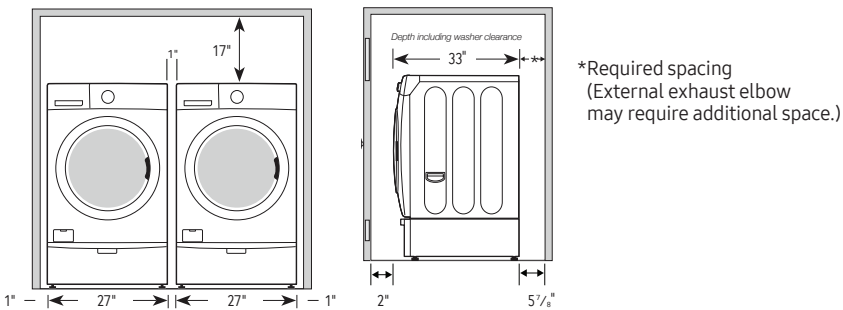

DV42H5000EW

SAMSUNG

Samsung Front-Load Electric Dryer

7.5 cu. ft. Capacity DOE

Installation Specifications

If the washer and dryer are installed together or the dryer alone, the closet front must have two unobstructed air openings for a combined minimum total area of 72-inch² (see stacked build below). Your washer alone does not require a specific air opening.

1. Alcove or closet installation

Minimum Clearance for Closet and Alcove Installations: