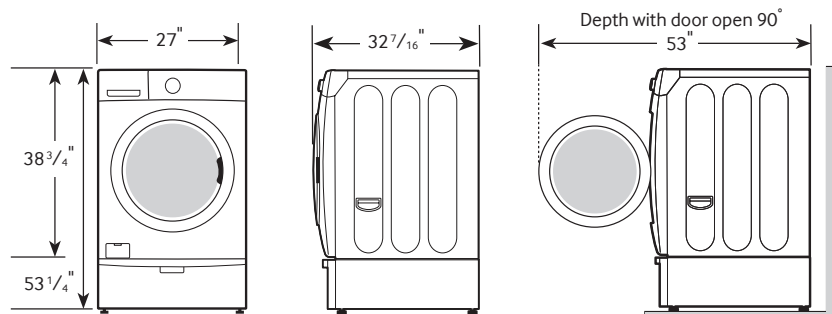

4 Dry Levels:

Very Dry, More Dry, Normal Dry, Damp Dry

Warranty

One (1) Year Parts and Labor

Product Dimensions & Weight (WxHxD)

Dimensions: 27" x 38³/₄" x 32⁷/₁₆"

Weight: 126 lbs

Shipping Dimensions & Weight (WxHxD)

Dimensions: 29³/₈" x 42³/₈" x 33¹/₂"

Weight: 134 lbs

Electric	Model #	UPC Code
White	DV42H5000EW	887276963167

Gas	Model #	UPC Code
White	DV42H5000GW	887276963174

Matching Washer	Model #	UPC Code
White	WF42H5000AW	887276962887

Dimensions

Required Dimensions for Installation with Pedestal:

Actual color may vary. Design, specifications, and color availability are subject to change without notice. Non-metric weights and measurements are approximate.