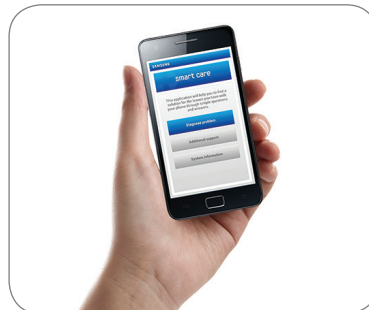

DV42H5000EW

SAMSUNG

Samsung Front-Load Electric Dryer

7.5 cu. ft. Capacity DOE

Signature Features

Smart Care

- Smart Care interacts with your dryer to perform an immediate diagnosis and offer quick solutions.

Sensor Dry

- Optimizes cycle time and temperature to dry clothes thoroughly, while preventing heat damage.

9 Preset Drying Cycles

- Covers almost any drying need for your active family.

Available Color

White

Smart Care

Sensor Dry

Features

- Smart Care
- Sensor Dry
- 9 Preset Drying Cycles
- 10 Options
- 4 Temperature Settings
- 4-Way Venting
- Dryer Drum Light
- Reversible See-Through Door

Convenience

- Child Lock
- My Cycle Option
- Filter Check Indicator